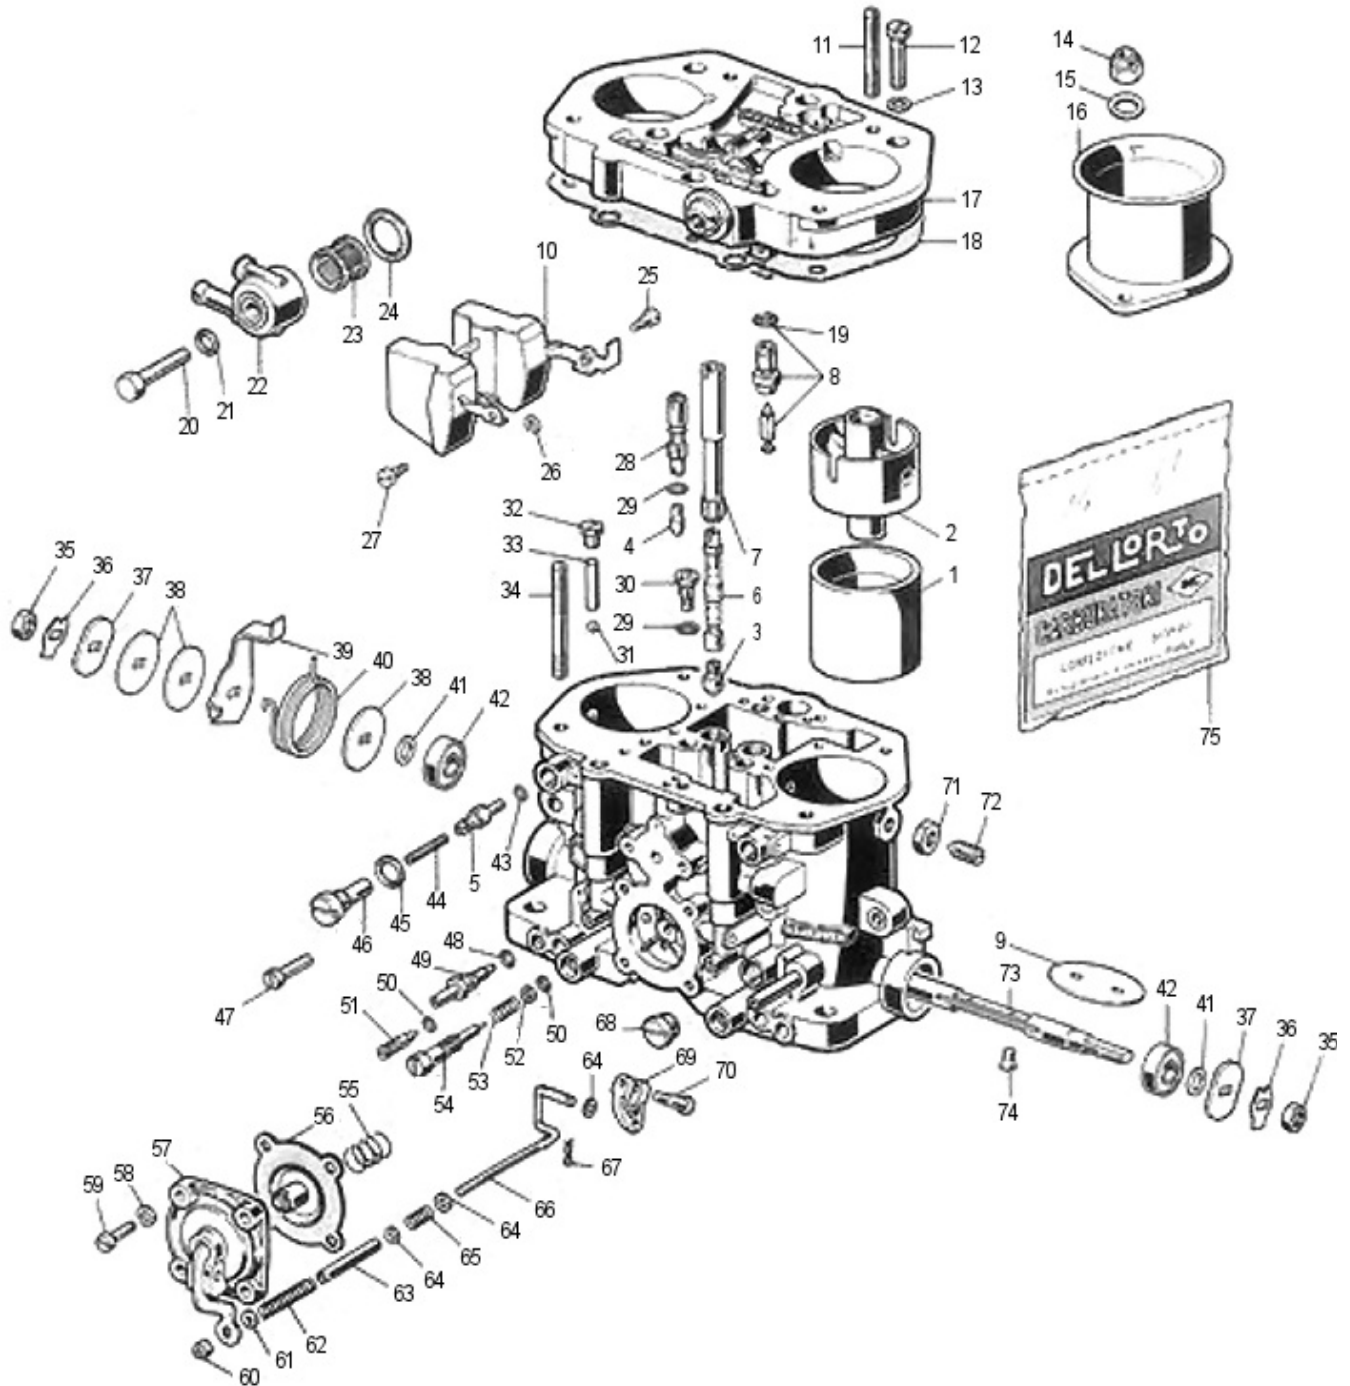

DELLORTO 36 DRLA - exploded view

<https://www.carbparts.eu>

Prices and product availability are subject to change

CarbDeal

Selling carburetor parts since 2005

DELLORTO 36 DRLA - Parts list

No	Part No	Price	Pcs	Description	No	Part No	Price	Pcs	Description
1	10074.28.65	\$ 0	2	Venturi	39	11066-26	\$ 0	1	Idle throttle adj. lever
2	10078.1.68	\$ 0	2	Auxiliary venturi	40	10158-61	\$ 0	1	Throttle spindle return spring
3	7484.140.02	\$ 0	2	Main jet	41	7537-23	\$ 0	2	Washer
4	7644.60.02	\$ 0	2	Idle jet	42	7490-45	\$ 0	2	Ball bearing
5	10927.55.02	\$ 0	2	Pump jet	43	-	\$ 0	2	Pump jet gasket
6	9164.2.28	\$ 0	2	Main emulsion tube	44	10748-29	\$ 0	2	Fuel filter
7	10304.150.01	\$ 0	2	Main air corrector	45	-	\$ 0	2	Pump jet plug gasket
8	10305.225.33	\$ 0	1	Needle valve	46	10928-34	\$ 0	2	Pump jet plug
9	10133.2.64	\$ 0	2	Throttle valve	47	9754-37	\$ 0	1	Idle throttle adj. screw
10	10090.1.80	\$ 0	1	Float g. 10	48	-	\$ 0	2	Pressure intake union gasket
11	11148-36	\$ 0	2	Velocity stack securing stud	49	10138-38	\$ 10.5	2	Pressure intake union
12	6430-36	\$ 0	5	Bowl cover securing screw	50	-	\$ 0	4	By-pass and idle mixture adj screw gasket
13	4957-23	\$ 0	5	Washer	51	9926-37	\$ 0	2	By-pass screw
14	8097-27	\$ 0	4	Velocity stack securing nut	52	8260-23	\$ 0	2	Flat washer
15	6781-23	\$ 0	4	Washer	53	9336-61	\$ 0	2	Idle mixture adj. screw spring
16	8257-55	\$ 0	2	Velocity stack	54	11068-37	\$ 0	2	Idle mixture adj. screw
17	11071-54	\$ 0	1	Bowl cover	55	9663-61	\$ 0	1	Pump diaphragm spring
18	-	\$ 0	1	Bowl cover gasket	56	10182-44	\$ 0	1	Pump diaphragm
19	-	\$ 0	1	Needle valve gasket	56	10182-44	\$ 0	1	Pump diaphragm
20	10132-36	\$ 0	1	Union securing screw	57	10256-67	\$ 0	1	Pump cover
21	-	\$ 0	1	Union securing screw gasket	58	5011-23	\$ 0	4	Washer
22	11067-38	\$ 0	1	Fuel inlet pipe union	59	6429-36	\$ 0	4	Pump cover securing screw
23	1419-29	\$ 0	1	Fuel filter	60	10315-27	\$ 0	1	Pump link nut
24	-	\$ 0	1	Union gasket	61	10340-23	\$ 0	1	Washer
25	10154-22	\$ 0	1	Float pin	62	10332-61	\$ 0	1	Pump link spring
26	8498-21	\$ 0	1	Float clip	63	10331-35	\$ 0	1	Distance tube
27	10339-22	\$ 0	1	Float pin	64	8260-23	\$ 0	3	Washer
28	10738-32	\$ 0	2	Idle jet holder	65	9336-61	\$ 0	1	Pump link spring
29	-	\$ 0	3	Idle jet holder and intake valve gasket	66	10316-24	\$ 0	1	Pump lever link
30	7542-33	\$ 0	1	Intake valve	67	10686-21	\$ 0	1	Clip
31	6415-03	\$ 0	2	Delivery valve	68	8857-34	\$ 0	2	Progression holes well plug
32	7513-34	\$ 0	2	Delivery valve seat plug	69	10153-26	\$ 0	1	Pump control lever
33	7636-42	\$ 0	2	Delivery valve weight	70	7667-36	\$ 0	1	Pump lever securing screw
34	11149-36	\$ 0	2	Velocity stack securing stud	71	6423-27	\$ 0	2	Aux. venturi screw securing nut
35	6423-27	\$ 0	2	Throttle spindle nut	72	7507-36	\$ 0	2	Aux. venturi securing screw
36	6581-23	\$ 0	2	Retaining piato	73	10143-39	\$ 0	1	Throttle valves spindle
37	7958-23	\$ 0	2	Washer	74	6416-36	\$ 0	4	Throttle valves securing screw
38	10130-23	\$ 0	3	Washer	75	52549	\$ 0		Gasket set