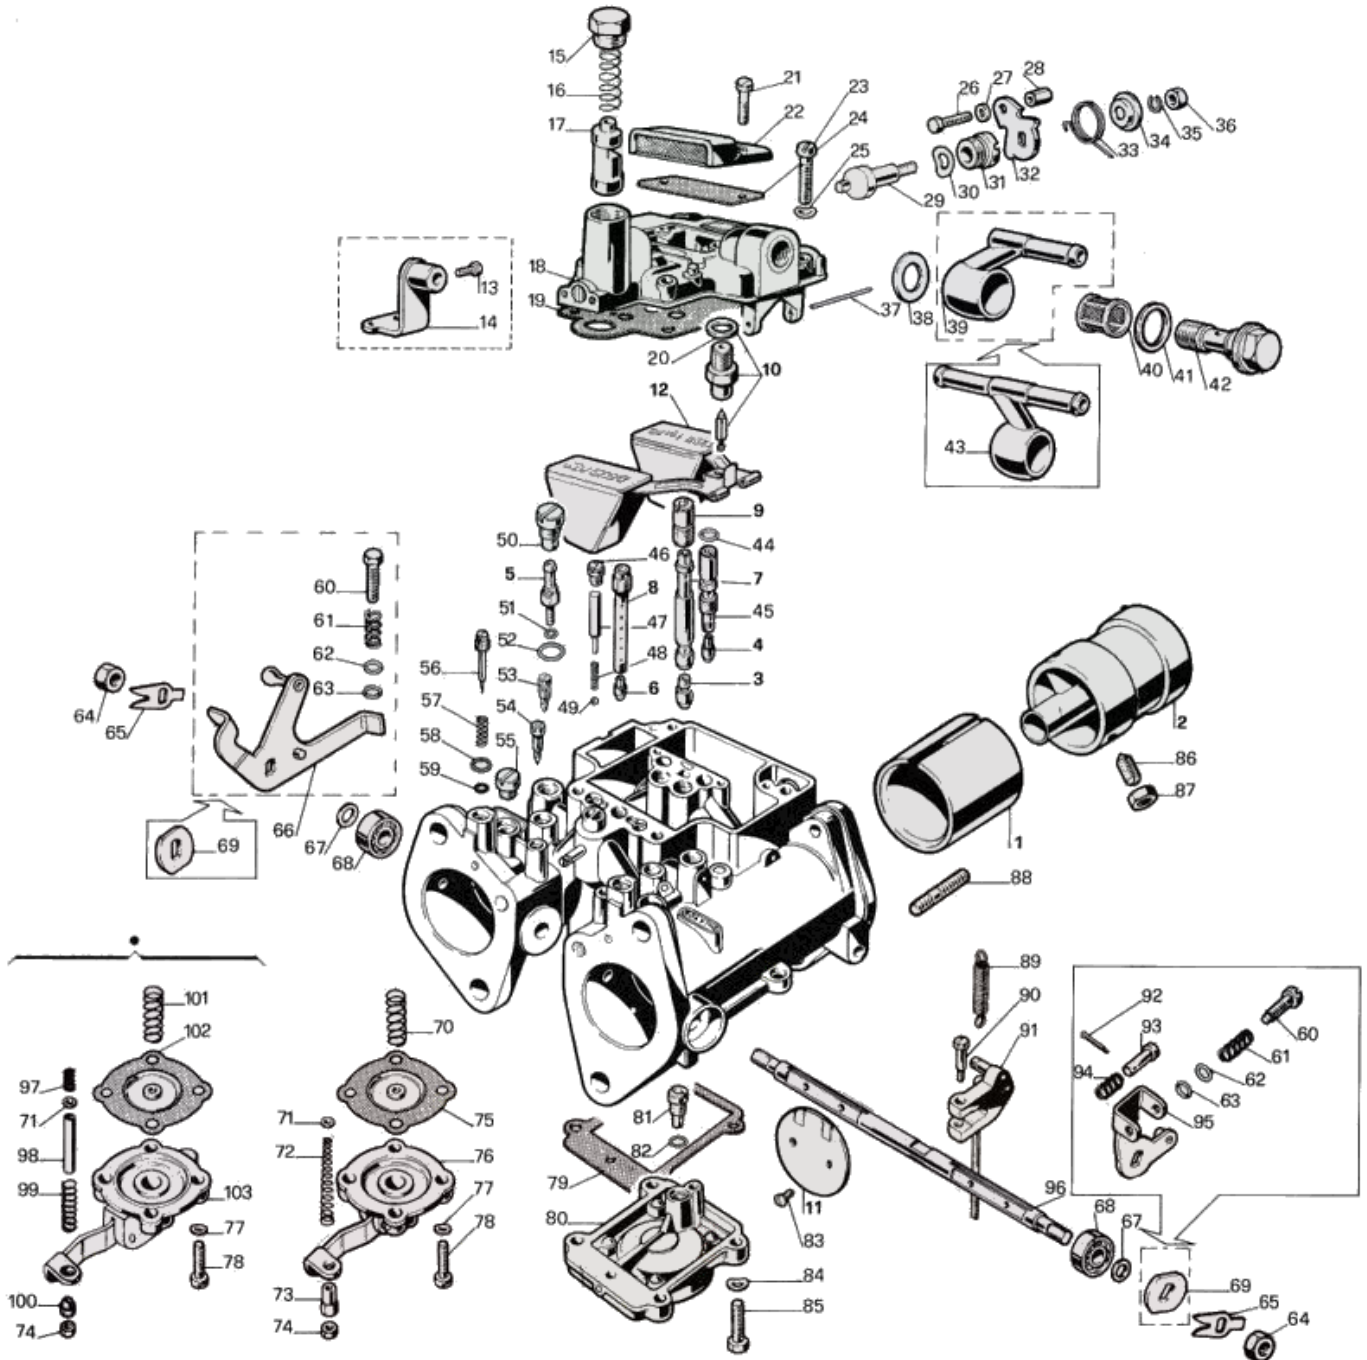

DELLORTO 40 DHLA G - exploded view

<https://www.carbparts.eu>

Prices and product availability are subject to change

CarbDeal
Selling carburetor parts since 2005

DELLORTO 40 DHLA G - Parts list