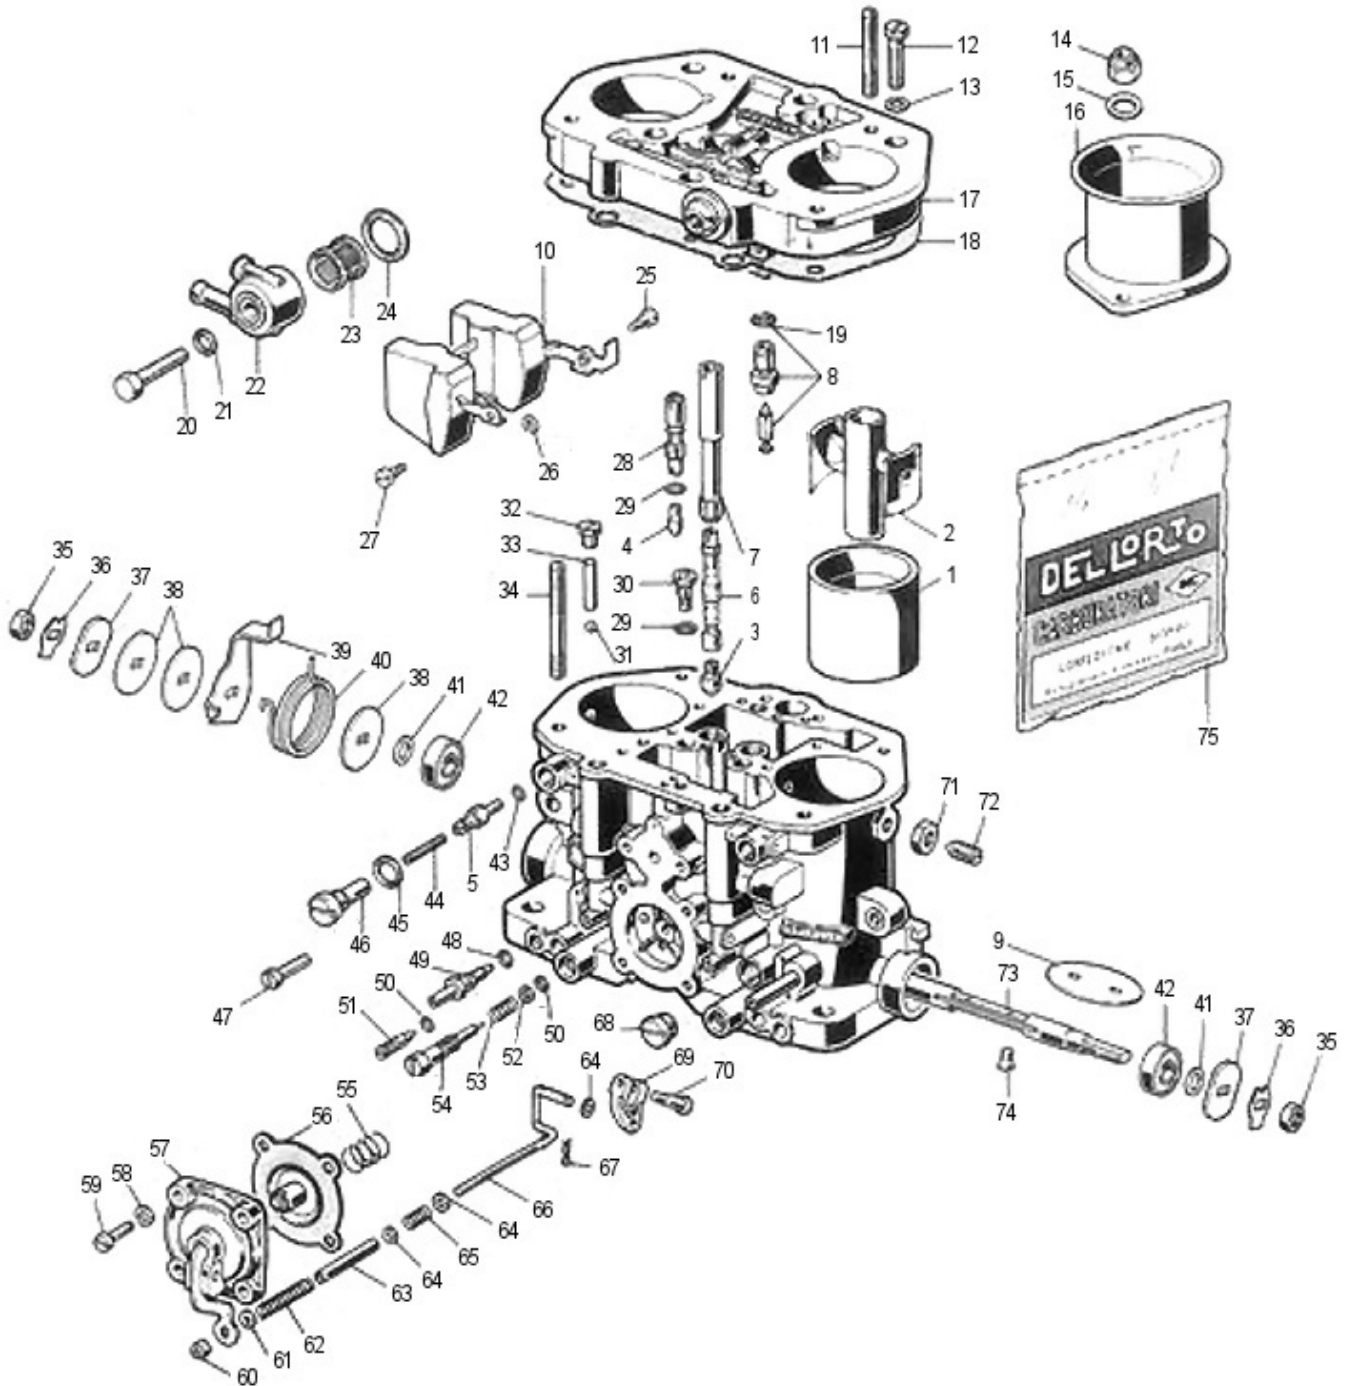

DELLORTO 40 DRLA - exploded view

<https://www.carbparts.eu>

Prices and product availability are subject to change

CarbDeal
Selling carburetor parts since 2005

DELLORTO 40 DRLA - Parts list

No	Part No	Price	Pcs	Description	No	Part No	Price	Pcs	Description
1	10527.30.65	€ 0	2	Venturi	38	10130-23	€ 0	3	Washer
2	10078.1.68	€ 0	2	Auxiliary venturi	39	11066-26	€ 0	1	Idle throttle adj. lever
3	7484.160.02	€ 0	2	Main jet	40	10158-61	€ 0	1	Throttle spindle return spring
4	7644.60.02	€ 0	2	Idle jet	41	7537-23	€ 0	2	Washer
5	10927.55.02	€ 0	2	Pump jet	42	7490-45	€ 0	2	Ball bearing
6	9164.2.28	€ 0	2	Main emulsion tube	43	-	€ 0	2	Pump jet gasket
7	10304.150.01	€ 0	2	Main air corrector	44	10748-29	€ 0	2	Fuel filler
8	10305.225.33	€ 0	1	Needle valve	45	-	€ 0	2	Pump jet plug gasket
9	7481.4.64	€ 0	2	Throttle valve	46	10928-34	€ 0	2	Pump jet plug
10	10090.1.80	€ 0	1	Float g 10	47	9754-37	€ 0	1	Idle throttle adj. screw
11	11148-36	€ 0	2	Velocity stack securing stud	48	-	€ 0	2	Pressure intake union gasket
12	6430-36	€ 0	5	Bowl cover securing screw	49	10138-38	€ 8.8	2	Pressure intake union
13	4957-23	€ 0	5	Washer	50	-	€ 0	4	By-pass and Idle mixture adj. screw gasket
14	8097-27	€ 0	4	Velocity stack securing nut	51	9926-37	€ 0	2	By-pass screw
15	6781-23	€ 0	4	Washer	52	8260-23	€ 0	2	Flat washer
16	8257-55	€ 0	2	Velocity stack	53	9336-61	€ 0	2	Idle mixture adj screw spring
17	11071-54	€ 0	1	Bowl cover	54	11068-37	€ 0	2	Idle mixture adj. screw
18	-	€ 0	1	Bowl cover gasket	55	9663-61	€ 0	1	Pump diaphragm spring
19	-	€ 0	1	Needle valve gasket	56	10182-44	€ 0	1	Pump diaphragm
20	10132-36	€ 0	1	Union securing screw	57	10256-67	€ 0	1	Pump cover
21	-	€ 0	1	Union securing screw gasket	58	5011-23	€ 0	4	Washer
22	11067-38	€ 0	1	Fuel inlet pipe union	59	6429-36	€ 0	4	Pump cover securing screw
23	1419-29	€ 0	1	Fuel filter	60	10315-27	€ 0	1	Pump link nut
24	-	€ 0	1	Union gasket	61	10340-23	€ 0	1	Washer
25	10154-22	€ 0	1	Float pin	62	10332-61	€ 0	1	Pump link spring
26	8498-21	€ 0	1	Float clip	63	10331-35	€ 0	1	Distance tube
27	10339-22	€ 0	1	Float pin	64	8260-23	€ 0	3	Washer
28	10738-32	€ 0	2	Idle jet holder	65	9336-61	€ 0	1	Pump link spring
29	-	€ 0	3	Idle jet holder and intake valve gasket	66	10316-24	€ 0	1	Pump lever link
30	7542-33	€ 0	1	Intake valve	67	10686-21	€ 0	1	Clip
31	6415-03	€ 0	2	Delivery valve	68	8857-34	€ 0	2	Progression holes well plug
32	7513-34	€ 0	2	Delivery valve seat plug	69	10153-26	€ 0	1	Pump control lever
33	7636-42	€ 0	2	Delivery valve weight	70	7667-36	€ 0	1	Pump lever securing screw
34	11149-36	€ 0	2	Velocity stack securing stud	71	6423-27	€ 0	2	Aux. venturi screw securing nut
35	6423-27	€ 0	2	Throttle spindle nut	72	7507-36	€ 0	2	Aux. venturi securing screw
36	6581-23	€ 0	2	Retaining plate	73	10790-39	€ 0	1	Throttle valves spindle
37	7958-23	€ 0	2	Washer	74	6416-36	€ 0	4	Throttle valves securing screw

<https://www.carbparts.eu>

Prices and product availability are subject to change