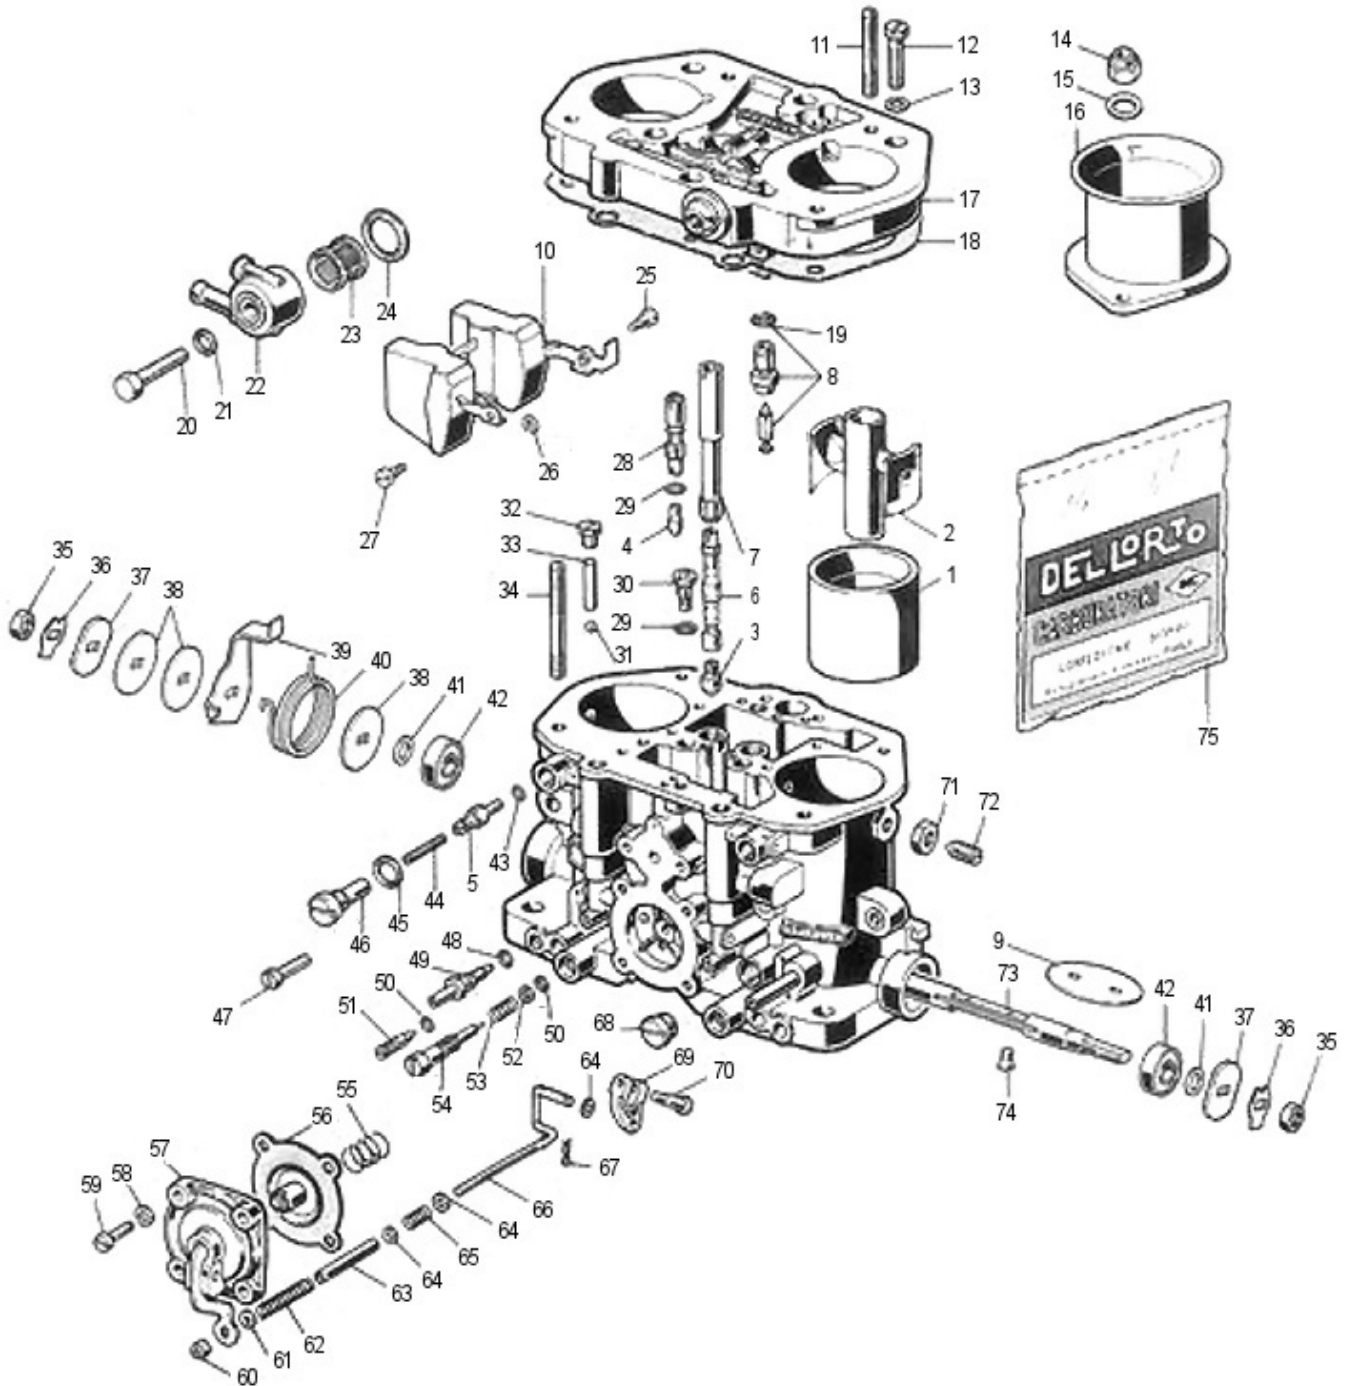

DELLORTO 40 DRLA - exploded view

<https://www.carbparts.eu>

Prices and product availability are subject to change

CarbDeal

Selling carburetor parts since 2005

DELLORTO 40 DRLA - Parts list

No	Part No	Price	Pcs	Description	No	Part No	Price	Pcs	Description
1	10527.30.65	£0	2	Venturi	38	10130-23	£0	3	Washer
2	10078.1.68	£0	2	Auxiliary venturi	39	11066-26	£0	1	Idle throttle adj. lever
3	7484.160.02	£0	2	Main jet	40	10158-61	£0	1	Throttle spindle return spring
4	7644.60.02	£0	2	Idle jet	41	7537-23	£0	2	Washer
5	10927.55.02	£0	2	Pump jet	42	7490-45	£0	2	Ball bearing
6	9164.2.28	£0	2	Main emulsion tube	43	-	£0	2	Pump jet gasket
7	10304.150.01	£0	2	Main air corrector	44	10748-29	£0	2	Fuel filler
8	10305.225.33	£0	1	Needle valve	45	-	£0	2	Pump jet plug gasket
9	7481.4.64	£0	2	Throttle valve	46	10928-34	£0	2	Pump jet plug
10	10090.1.80	£0	1	Float g 10	47	9754-37	£0	1	Idle throttle adj. screw
11	11148-36	£0	2	Velocity stack securing stud	48	-	£0	2	Pressure intake union gasket
12	6430-36	£0	5	Bowl cover securing screw	49	10138-38	£7.7	2	Pressure intake union
13	4957-23	£0	5	Washer	50	-	£0	4	By-pass and Idle mixture adj. screw gasket
14	8097-27	£0	4	Velocity stack securing nut	51	9926-37	£0	2	By-pass screw
15	6781-23	£0	4	Washer	52	8260-23	£0	2	Flat washer
16	8257-55	£0	2	Velocity stack	53	9336-61	£0	2	Idle mixture adj screw spring
17	11071-54	£0	1	Bowl cover	54	11068-37	£0	2	Idle mixture adj. screw
18	-	£0	1	Bowl cover gasket	55	9663-61	£0	1	Pump diaphragm spring
19	-	£0	1	Needle valve gasket	56	10182-44	£0	1	Pump diaphragm
20	10132-36	£0	1	Union securing screw	57	10256-67	£0	1	Pump cover
21	-	£0	1	Union securing screw gasket	58	5011-23	£0	4	Washer
22	11067-38	£0	1	Fuel inlet pipe union	59	6429-36	£0	4	Pump cover securing screw
23	1419-29	£0	1	Fuel filter	60	10315-27	£0	1	Pump link nut
24	-	£0	1	Union gasket	61	10340-23	£0	1	Washer
25	10154-22	£0	1	Float pin	62	10332-61	£0	1	Pump link spring
26	8498-21	£0	1	Float clip	63	10331-35	£0	1	Distance tube
27	10339-22	£0	1	Float pin	64	8260-23	£0	3	Washer
28	10738-32	£0	2	Idle jet holder	65	9336-61	£0	1	Pump link spring
29	-	£0	3	Idle jet holder and intake valve gasket	66	10316-24	£0	1	Pump lever link
30	7542-33	£0	1	Intake valve	67	10686-21	£0	1	Clip
31	6415-03	£0	2	Delivery valve	68	8857-34	£0	2	Progression holes well plug
32	7513-34	£0	2	Delivery valve seat plug	69	10153-26	£0	1	Pump control lever
33	7636-42	£0	2	Delivery valve weight	70	7667-36	£0	1	Pump lever securing screw
34	11149-36	£0	2	Velocity stack securing stud	71	6423-27	£0	2	Aux. venturi screw securing nut
35	6423-27	£0	2	Throttle spindle nut	72	7507-36	£0	2	Aux. venturi securing screw
36	6581-23	£0	2	Retaining plate	73	10790-39	£0	1	Throttle valves spindle
37	7958-23	£0	2	Washer	74	6416-36	£0	4	Throttle valves securing screw