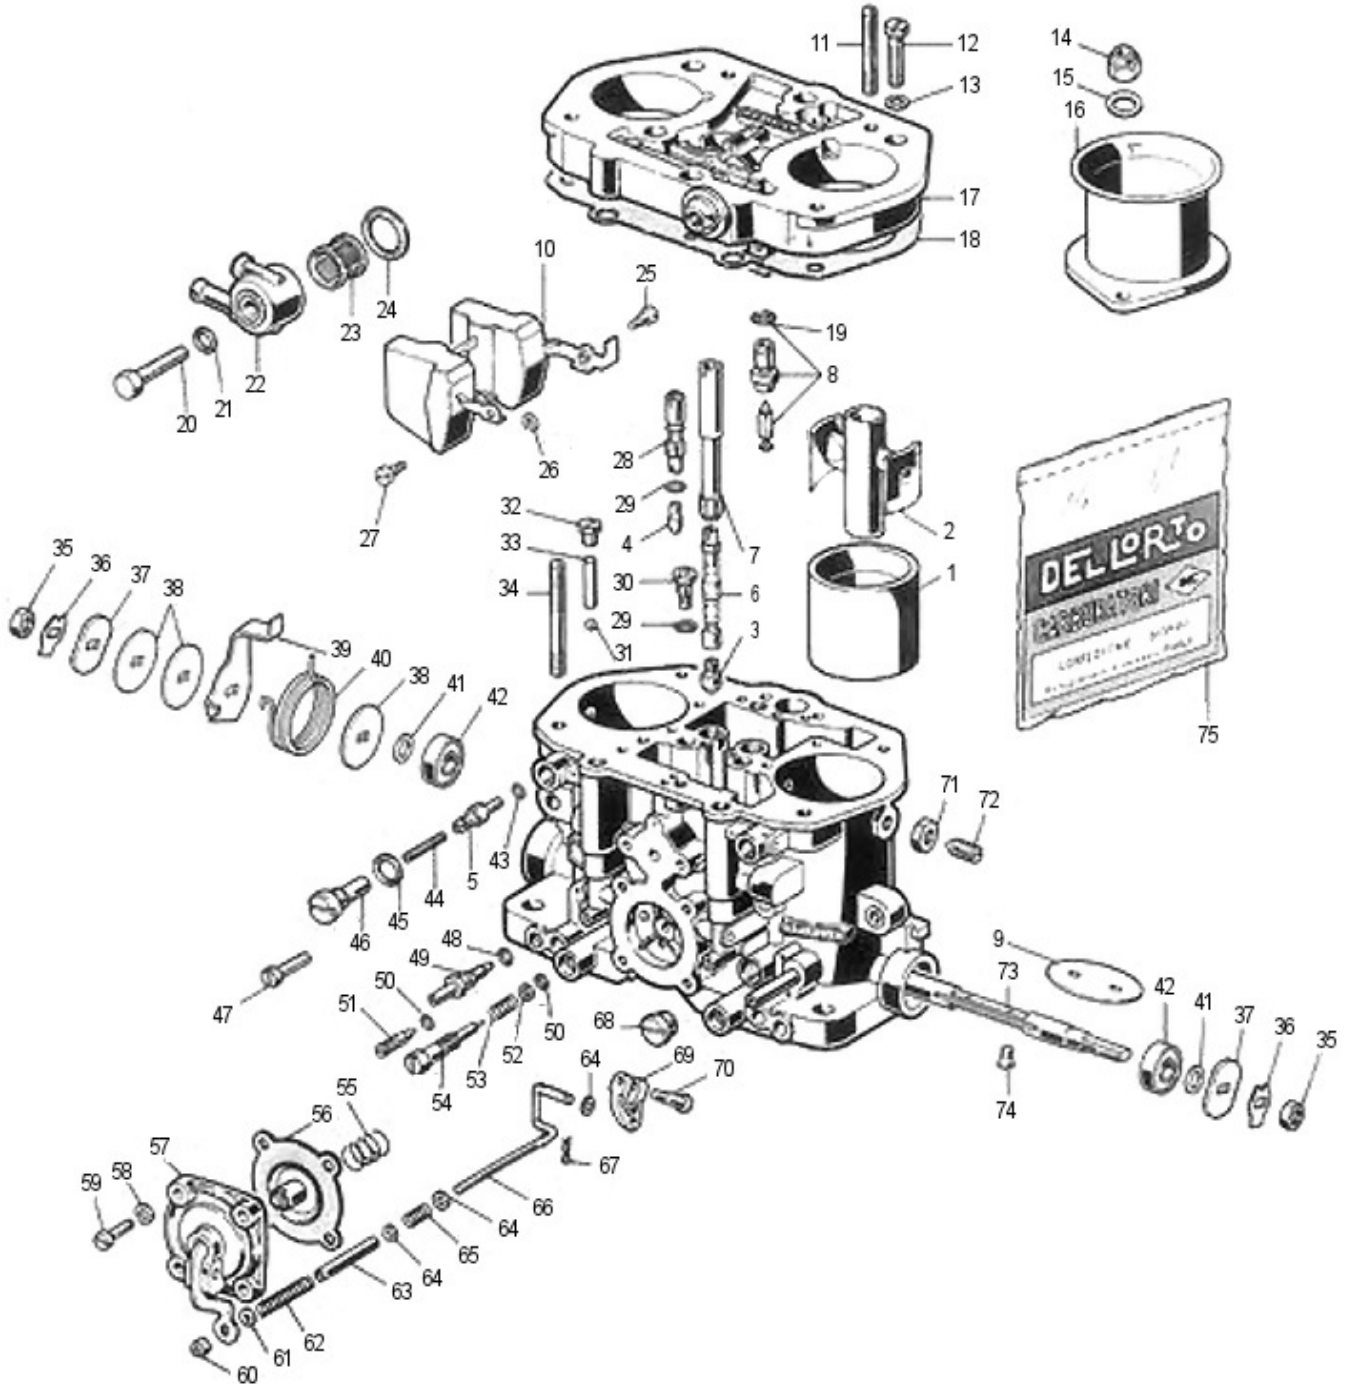

DELLORTO 40 DRLA - exploded view

<https://www.carbparts.eu>

Prices and product availability are subject to change

CarbDeal
Selling carburetor parts since 2005

DELLORTO 40 DRLA - Parts list

No	Part No	Price	Pcs	Description	No	Part No	Price	Pcs	Description
1	10527.30.65	\$ 0	2	Venturi	38	10130-23	\$ 0	3	Washer
2	10078.1.68	\$ 0	2	Auxiliary venturi	39	11066-26	\$ 0	1	Idle throttle adj. lever
3	7484.160.02	\$ 0	2	Main jet	40	10158-61	\$ 0	1	Throttle spindle return spring
4	7644.60.02	\$ 0	2	Idle jet	41	7537-23	\$ 0	2	Washer
5	10927.55.02	\$ 0	2	Pump jet	42	7490-45	\$ 0	2	Ball bearing
6	9164.2.28	\$ 0	2	Main emulsion tube	43	-	\$ 0	2	Pump jet gasket
7	10304.150.01	\$ 0	2	Main air corrector	44	10748-29	\$ 0	2	Fuel filler
8	10305.225.33	\$ 0	1	Needle valve	45	-	\$ 0	2	Pump jet plug gasket
9	7481.4.64	\$ 0	2	Throttle valve	46	10928-34	\$ 0	2	Pump jet plug
10	10090.1.80	\$ 0	1	Float g 10	47	9754-37	\$ 0	1	Idle throttle adj. screw
11	11148-36	\$ 0	2	Velocity stack securing stud	48	-	\$ 0	2	Pressure intake union gasket
12	6430-36	\$ 0	5	Bowl cover securing screw	49	10138-38	\$ 10.6	2	Pressure intake union
13	4957-23	\$ 0	5	Washer	50	-	\$ 0	4	By-pass and Idle mixture adj. screw gasket
14	8097-27	\$ 0	4	Velocity stack securing nut	51	9926-37	\$ 0	2	By-pass screw
15	6781-23	\$ 0	4	Washer	52	8260-23	\$ 0	2	Flat washer
16	8257-55	\$ 0	2	Velocity stack	53	9336-61	\$ 0	2	Idle mixture adj screw spring
17	11071-54	\$ 0	1	Bowl cover	54	11068-37	\$ 0	2	Idle mixture adj. screw
18	-	\$ 0	1	Bowl cover gasket	55	9663-61	\$ 0	1	Pump diaphragm spring
19	-	\$ 0	1	Needle valve gasket	56	10182-44	\$ 0	1	Pump diaphragm
20	10132-36	\$ 0	1	Union securing screw	57	10256-67	\$ 0	1	Pump cover
21	-	\$ 0	1	Union securing screw gasket	58	5011-23	\$ 0	4	Washer
22	11067-38	\$ 0	1	Fuel inlet pipe union	59	6429-36	\$ 0	4	Pump cover securing screw
23	1419-29	\$ 0	1	Fuel filter	60	10315-27	\$ 0	1	Pump link nut
24	-	\$ 0	1	Union gasket	61	10340-23	\$ 0	1	Washer
25	10154-22	\$ 0	1	Float pin	62	10332-61	\$ 0	1	Pump link spring
26	8498-21	\$ 0	1	Float clip	63	10331-35	\$ 0	1	Distance tube
27	10339-22	\$ 0	1	Float pin	64	8260-23	\$ 0	3	Washer
28	10738-32	\$ 0	2	Idle jet holder	65	9336-61	\$ 0	1	Pump link spring
29	-	\$ 0	3	Idle jet holder and intake valve gasket	66	10316-24	\$ 0	1	Pump lever link
30	7542-33	\$ 0	1	Intake valve	67	10686-21	\$ 0	1	Clip
31	6415-03	\$ 0	2	Delivery valve	68	8857-34	\$ 0	2	Progression holes well plug
32	7513-34	\$ 0	2	Delivery valve seat plug	69	10153-26	\$ 0	1	Pump control lever
33	7636-42	\$ 0	2	Delivery valve weight	70	7667-36	\$ 0	1	Pump lever securing screw
34	11149-36	\$ 0	2	Velocity stack securing stud	71	6423-27	\$ 0	2	Aux. venturi screw securing nut
35	6423-27	\$ 0	2	Throttle spindle nut	72	7507-36	\$ 0	2	Aux. venturi securing screw
36	6581-23	\$ 0	2	Retaining plate	73	10790-39	\$ 0	1	Throttle valves spindle
37	7958-23	\$ 0	2	Washer	74	6416-36	\$ 0	4	Throttle valves securing screw