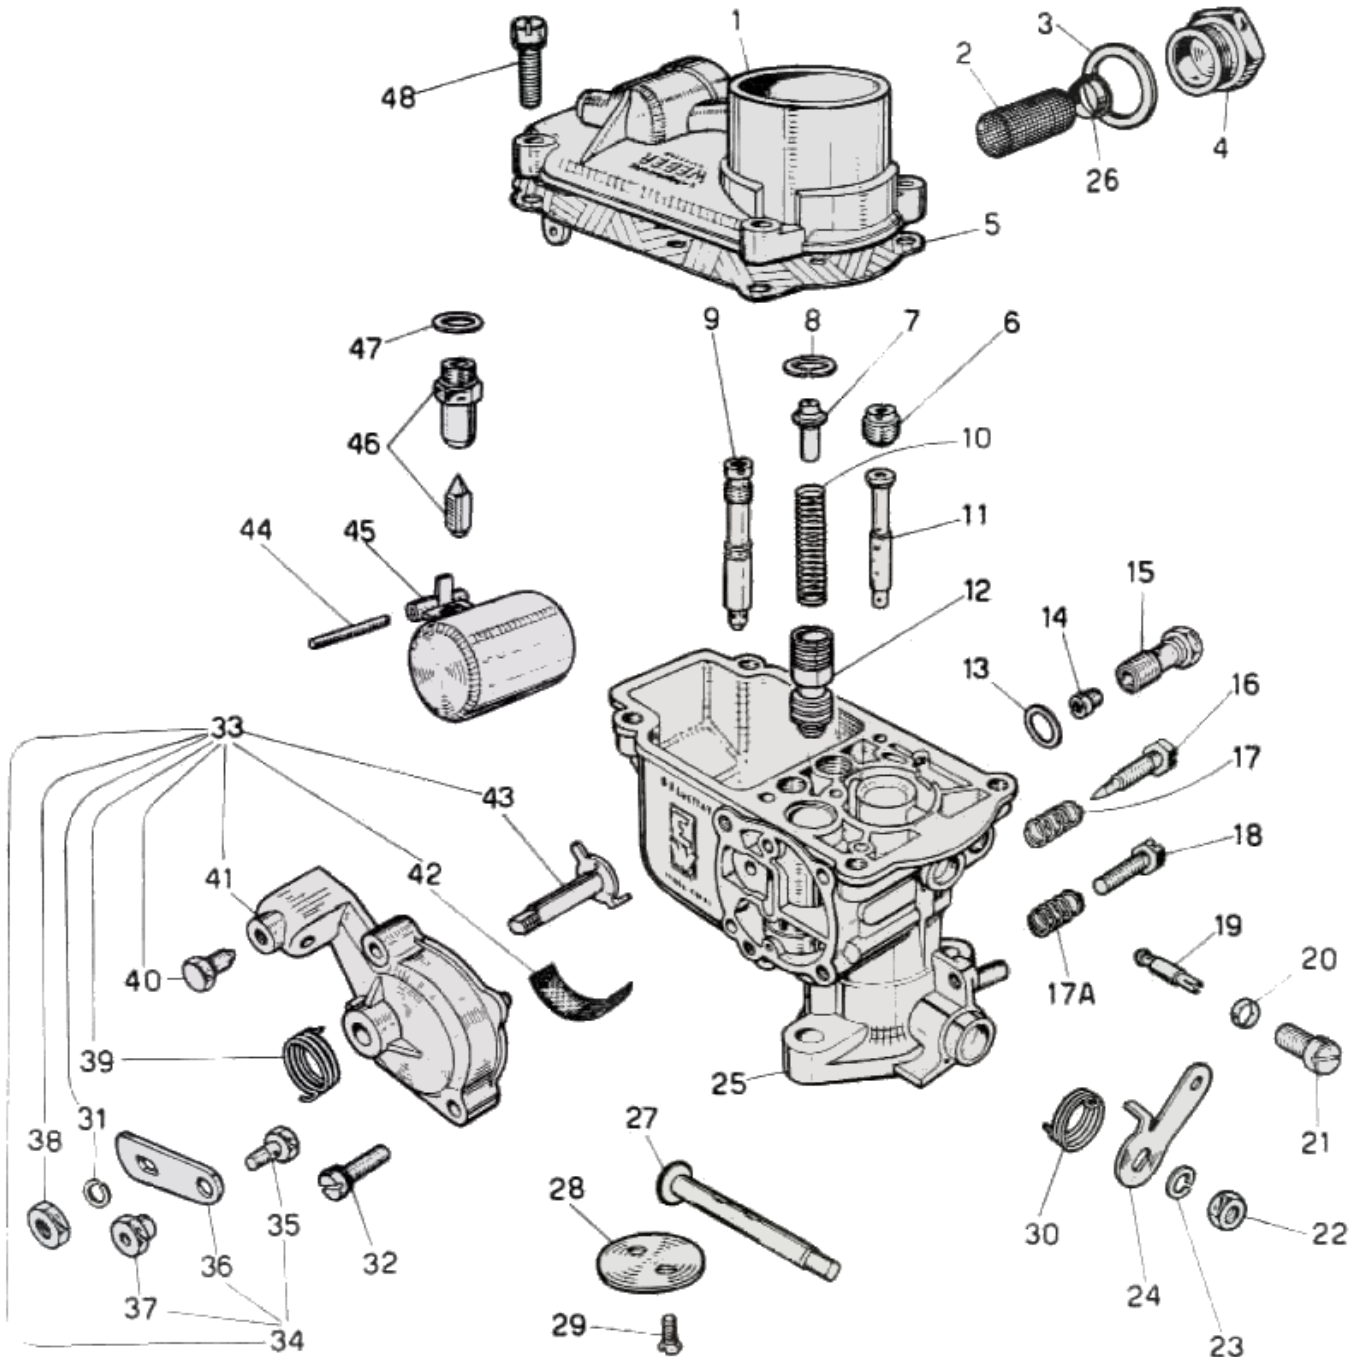

WEBER 22 IM - exploded view

<https://www.carbparts.eu>

Prices and product availability are subject to change

CarbDeal
Selling carburetor parts since 2005

WEBER 22 IM - Parts list

No	Part No	Price	Pcs	Description	No	Part No	Price	Pcs	Description
1	31706.002	$ 0	1	Carburetor top cover	26	12775.026	$ 3.5	1	Filter Locating Ring
2	37020.005	$ 4.4	1	Fuel Filter Element	27	10015.210	$ 0	1	Throttle shaft
3	41530.024	$ 0.3	1	Fuel Filter Gasket	27	10016.205	$ 0	1	Oversized Throttle Shaft
4	61002.011	$ 0	1	Fuel Filter Cover	28	64005.002	$ 0	1	Throttle Valve
5	41700.009	$ 0	1	Carburettor Cover Gasket	29	64570.007	$ 2.7	2	Throttle Plate Screw
6	41360.001	$ 2.6	1	Air bleed jet	30	47610.004	$ 5.9	1	— Lever return spring
7	12775.005	$ 0	1	Spring Guide	31	55525.010	$ 0.5	2	— Spring washer
8	10140.010	$ 3.7	1	Clip	32	64700.006	$ 0	2	Pump Cover Screw
9	41205.102	$ 12	1	Starter Jet	33	34715.010	$ 0	1	— Lever fixing nut
10	47600.086	$ 3.5	1	Starter Valve Spring	33	32536.007	$ 0	1	Cold start unit including:
11	61440.166	$ 34.5	1	Emulsion tube	34	45027.017	$ 19.5	1	— Cold Start Lever Assembly
12	64330.005	$ 0	1	Starter Valve	35	64800.002	$ 0	1	— Screw securing wire
13	41540.001	$ 2	1	Gasket	36	45025.003	$ 10.7	1	— Throttle Lever
14	41120.001	$ 3.2	1	Main jet	37	34720.002	$ 0	1	— Cold Start Nut
15	52590.001	$ 22.5	1	Jet Holder	38	34715.010	$ 0	1	— Choke lever nut
16	64755.006	$ 0	1	Idle Mixture Screw	39	47610.004	$ 5.9	1	— Lever return spring
17A	47600.084	$ 6.2	1	— Spring	40	64605.017	$ 2.1	1	— Choke Cable Clamp
17	47600.084	$ 6.2	1	— Spring	41	32534.006	$ 0	1	— Choke Housing
18	64625.002	$ 4.3	1	Throtle Stop Screw	42	37000.015	$ 0	1	— Reticella filtrante aria avviamento
19	41160.001	$ 7.4	1	Idle jet	43	10085.002	$ 0	1	— Starting shaft
20	41555.004	$ 0	1	Pump Jet Cover O ring	44	52000.010	$ 2.2	1	Float Fulcrum Pin
21	52570.005	$ 7.4	1	Idle Jet Holder	45	41015.002	$ 0	1	Float
22	34705.001	$ 0.9	1	Nut	46	64240.001	$ 0	1	Float valve
23	55525.001	$ 0	1	Spring Washer	47	41535.015	$ 0	1	Needle valve gasket
24	45032.068	$ 0	1	Throttle Valve Control Lever	48	64700.005	$ 0.6	4	Top Cover Fixing Screw
25	-	$ 0	1	Carburetor Body					

<https://www.carbparts.eu>

Prices and product availability are subject to change