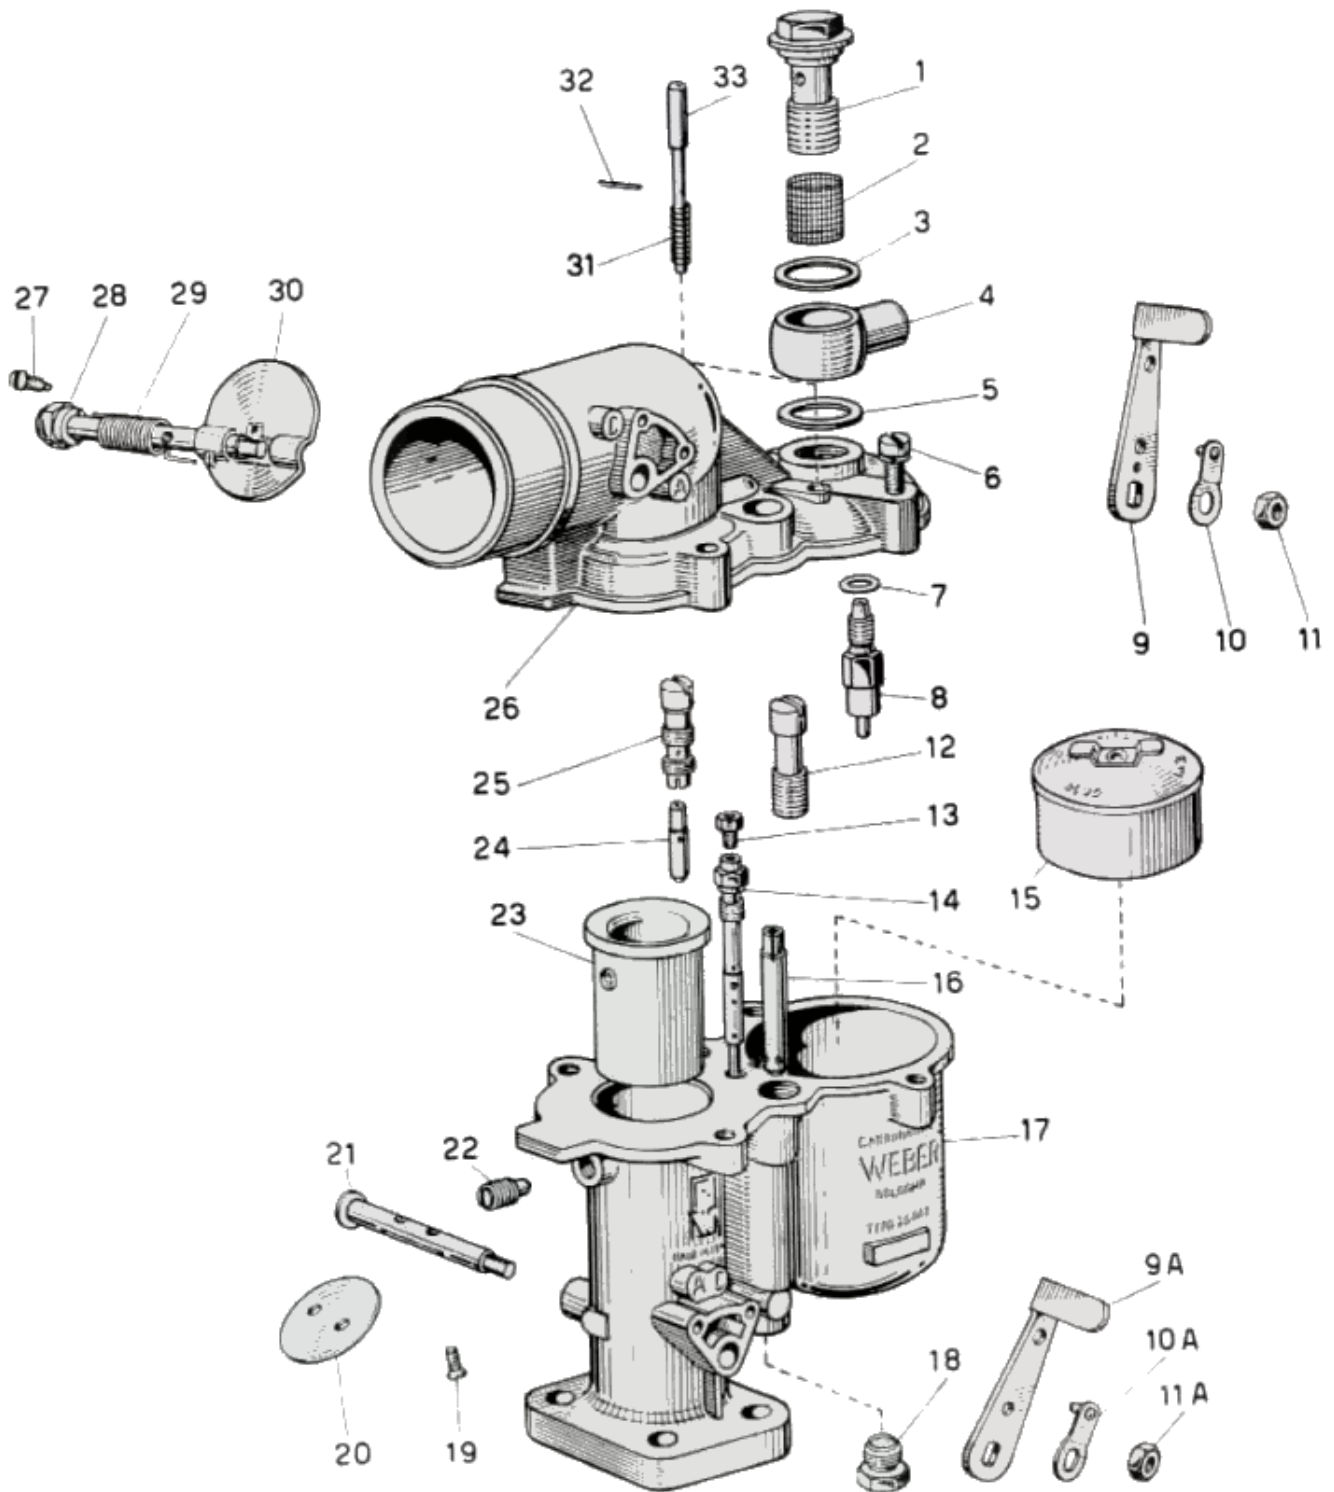

## WEBER 26 DTR - exploded view

<https://www.carbparts.eu>

Prices and product availability are subject to change

## WEBER 26 DTR - Parts list

No	Part No	Price	Pcs	Description	No	Part No	Price	Pcs	Description
1	12715.008	\$9	1	Fuel Union Bolt	16	41115.001	\$0	1	Main Jet
2	37020.009	\$0	1	Strainer	17	-	\$0	1	Carburetor Body
3	41535.013	\$0	1	Fuel Intake Coupling Gasket	18	61004.001	\$0	1	Tappo per canale sfioratore
4	10354.001	\$0	1	Fuel Barjo	19	64570.007	\$2.7	2	Throttle Plate Screw
5	41535.014	\$0	1	Fuel Intake Coupling Gasket	20	64005.013	\$0	1	Throttle Valve
6	64700.005	\$0.6	4	Top Cover Fixing Screw	21	10015.209	\$0	1	Throttle Shaft
7	41535.015	\$0	1	Needle valve gasket	22	64830.001	\$8.2	1	Choke Tube Fixing Screw
8	64235.011	\$0	1	Float valve	23	34944.004	\$0	1	Choke tube
9 A	45073.001	\$0	1	Leva principale	24	41165.051	\$0	1	Idle jet
9	45073.001	\$0	1	Leva comando valvola avviamento	25	52585.006	\$6.5	1	Idle Jet Holder
10 A	47675.003	\$0	1	Molla a nastro per valvola principale	26	31744.001	\$0	1	Carburetor top cover
10	47675.003	\$0	1	Molla a nastro per valvola avviamento	27	64580.001	\$0	1	Vite fissaggio valvola avviamento
11 A	34700.002	\$0	1	Dado fissaggio leva principale	28	10015.001	\$0	1	Alberino porta valvola avviamento
11	34700.002	\$0	1	Dado fissaggio leva avviamento	29	47610.028	\$0	1	Molla per dispositivo avviamento
12	52570.002	\$0	1	Jet Holder	30	64010.001	\$0	1	Starter Valve
13	41370.002	\$5.2	1	Air bleed jet	31	47600.002	\$0	1	Molla per asta titillatore
14	61455.421	\$0	1	Emulsion Tube	32	52000.004	\$0	1	Fixing pin
15	41000.002	\$0	1	Float	33	10480.003	\$0	1	Asta titillatore