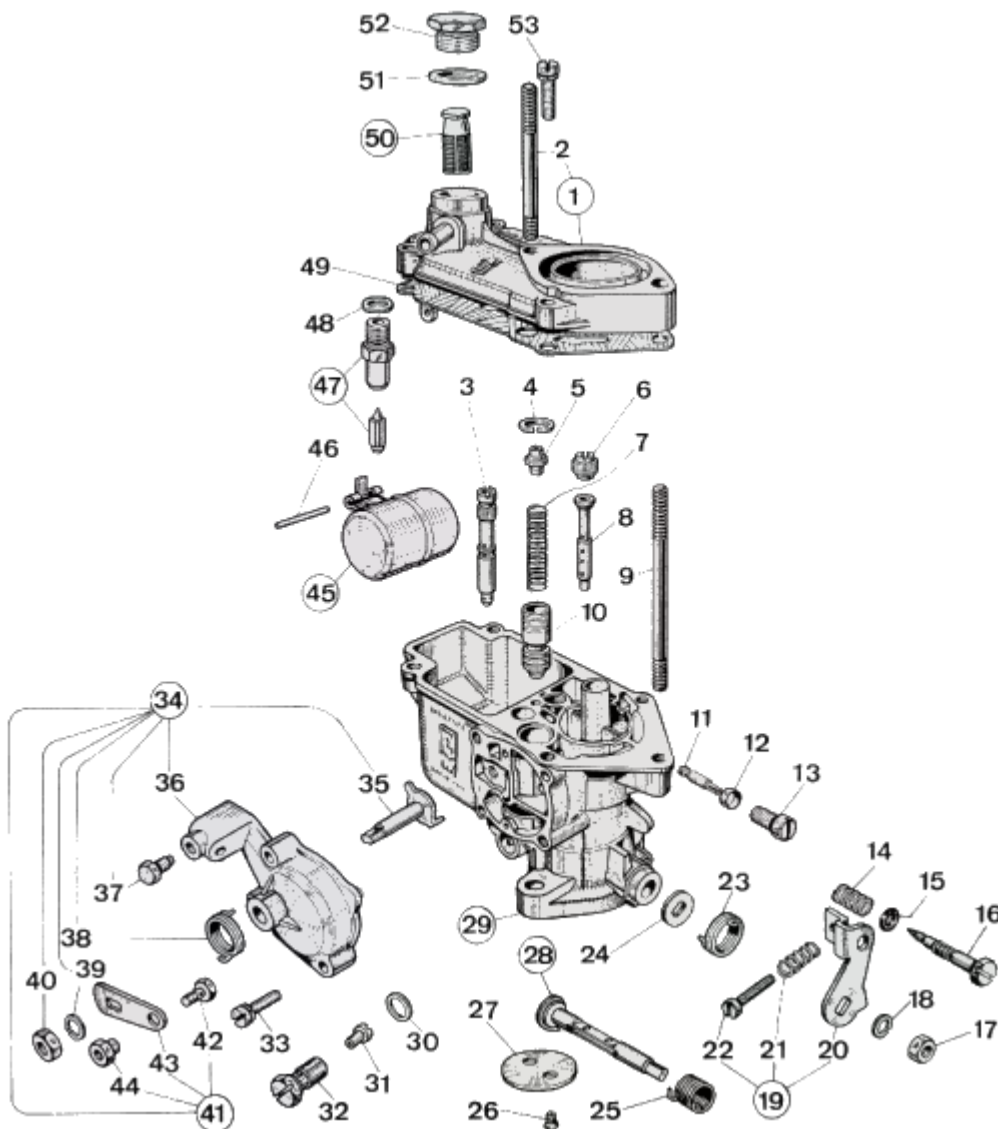

WEBER 26 IMB - exploded view

<https://www.carbparts.eu>

Prices and product availability are subject to change

CarbDeal
Selling carburetor parts since 2005

WEBER 26 IMB - Parts list

No	Part No	Price	Pcs	Description	No	Part No	Price	Pcs	Description
1	31706.013	£ 0	1	Carburetor cover Assy, including:	28	10016.423	£ 0	1	Oversized Throttle Shaft
2	64955.107	£ 0	1	— Stud bolt	29		£ 0	1	Carburettor body
3	41205.101	£ 8.6	1	Starter Jet	30	41540.001	£ 1.5		Gasket
4	10140.010	£ 2.7	1	Clip	31	41120.001	£ 2.3	1	Main jet
5	12775.004	£ 2.5	1	Spring guide and retainer	31	41120.001	£ 2.3	1	Main jet
6	41360.001	£ 1.8	1	Air bleed jet	32	52590.001	£ 16.3	1	Jet Holder
7	47600.086	£ 2.5	1	Starter Valve Spring	33	64700.006	£ 0	2	Pump Cover Screw
8	61440.212	£ 12	1	Emulsion Tube	34	32536.004	£ 0	1	Cold start unit including:
9	64955.022	£ 8.5	1	— Stud bolt	35	10085.002	£ 0	1	— Starting shaft
10	64330.005	£ 0	1	Starter Valve	36	32534.004	£ 0	1	— Choke Housing
11	41160.001	£ 5.3	1	Idle jet	37	64605.017	£ 1.5	1	— Choke Cable Clamp
12	41555.004	£ 0	1	Pump Jet Cover O ring	38	47610.004	£ 4.2	1	— Lever return spring
13	52570.005	£ 5.4	1	Idle Jet Holder	39	55525.010	£ 0.4	1	— Spring washer
14	47600.095	£ 2.1	1	Idle Mixture Screw Spring	40	34715.010	£ 0	1	— Lever fixing nut
15	41565.010	£ 0	1	Idle Mixture Screw O Ring	41	45027.017	£ 14.1	1	— Cold Start Lever Assembly
16	64750.030	£ 11.2	1	Idle Mixture Screw	42	64800.002	£ 0	1	— Screw securing wire
17	34705.001	£ 0.6	1	Nut	43	41535.015	£ 0	1	Needle valve gasket
18	55525.001	£ 0	1	Spring Washer	43	45025.003	£ 7.7	1	— Throttle Lever
19	45041.006	£ 0	1	Throttle Lever Assembly Includes	44	34720.002	£ 0	1	— Cold Start Nut
20	45039.008	£ 0	1	— Throttle lever	45	41015.002	£ 0	1	Float
21	47600.084	£ 4.5	1	— Spring	46	52000.010	£ 1.6	1	Float Fulcrum Pin
22	64625.003	£ 0	1	— Throttles adjusting screw	47	64235.005	£ 6.8	1	Float valve
23	47610.004	£ 4.2	1	— Lever return spring	48		£ 0	1	WASHER
24	55555.013	£ 0	1	Washer For Shaft	49	41700.002	£ 0	1	Carburettor Cover Gasket
25	47610.044	£ 4.2	1	Throttle Return Spring	50	37022.002	£ 3.2	1	Filter element
26	64570.005	£ 2.6	1	Throttle Plate Screw	51	41530.024	£ 0.2	1	Fuel Filter Gasket
27	64005.016	£ 0	2	Throttle Valve	52	61002.010	£ 5.3	1	Fuel Filter Cover
28	10015.437	£ 42.4	1	Throttle shaft	53	64700.005	£ 0.5	4	Top Cover Fixing Screw