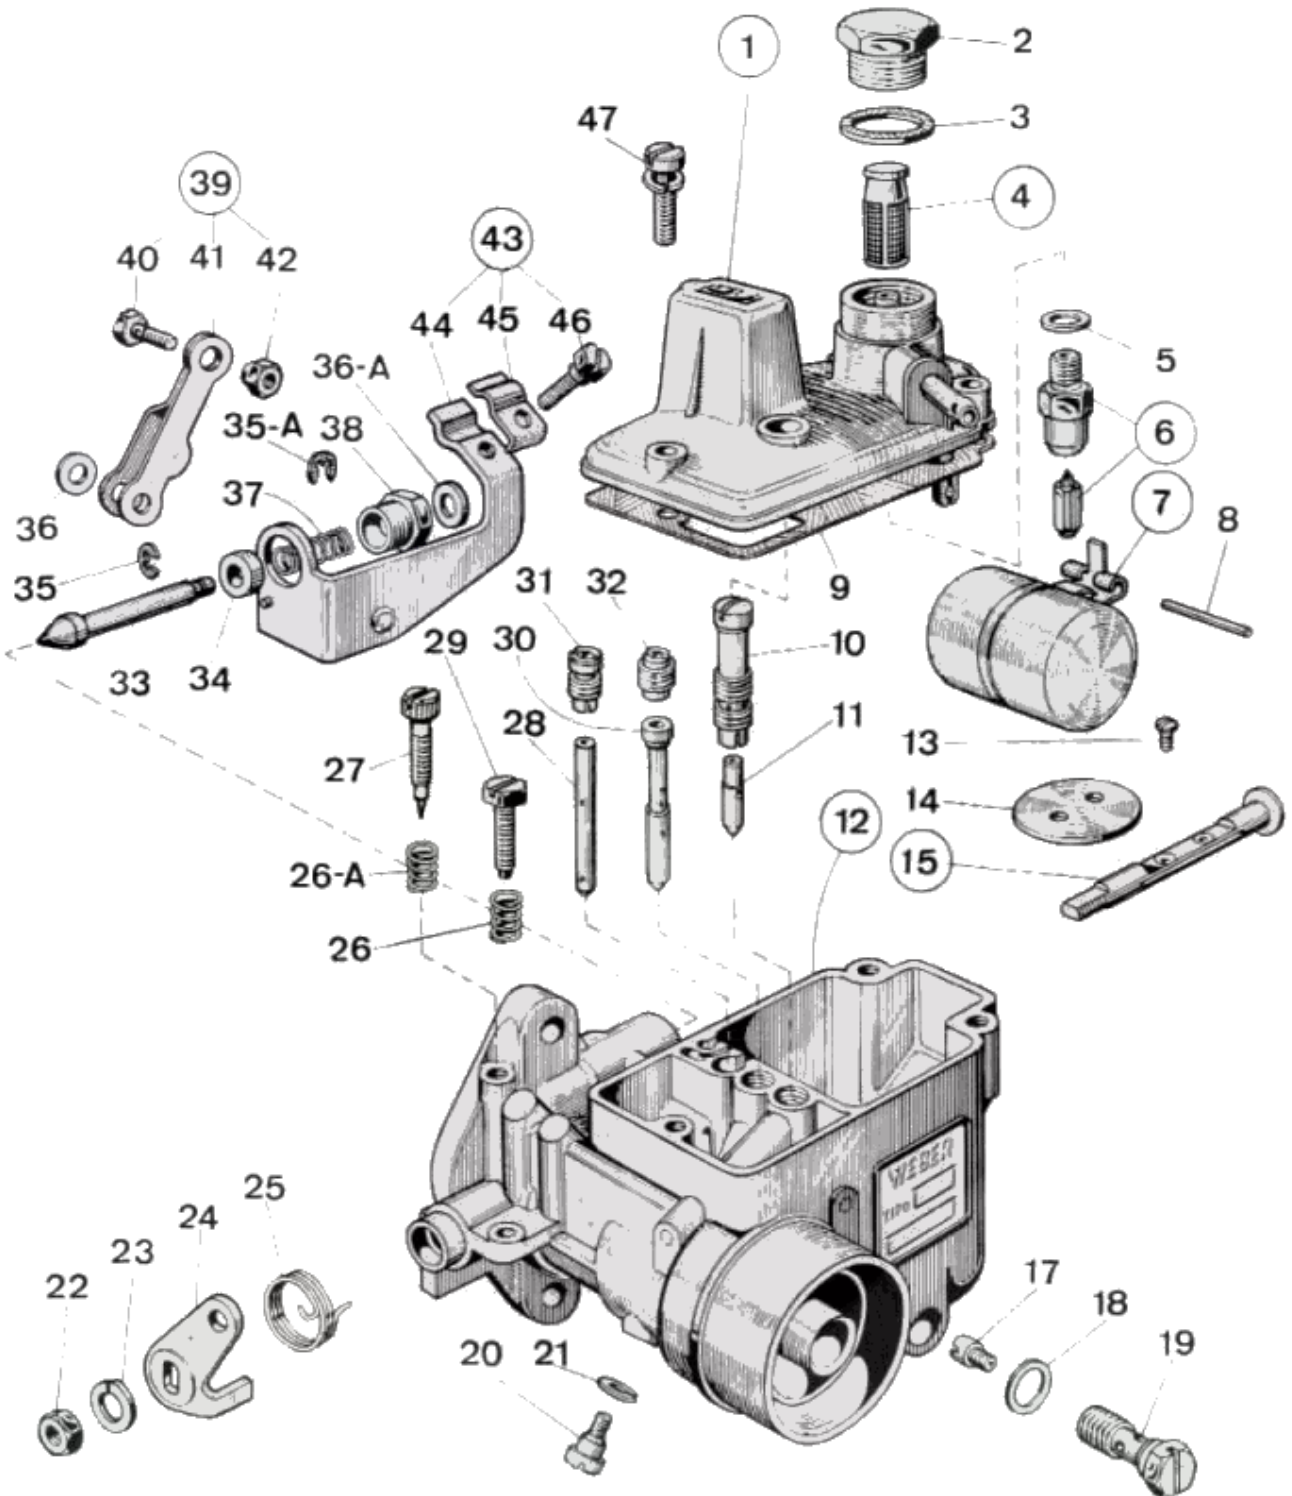

WEBER 26 OC 10 - exploded view

<https://www.carbparts.eu>

Prices and product availability are subject to change

CarbDeal
Selling carburetor parts since 2005

WEBER 26 OC 10 - Parts list

No	Part No	Price	Pcs	Description	No	Part No	Price	Pcs	Description
1	31736.001	£ 0	1	Carburetor top cover	26A	47600.007	£ 1.9	1	Idle Mixture Screw Spring
2	61002.010	£ 5.3	1	Fuel Filter Cover	26	47600.084	£ 4.5	1	— Spring
3	41530.024	£ 0.2	1	Fuel Filter Gasket	27	64755.009	£ 0	1	Idle Mixture Screw
4	37022.002	£ 3.2	1	Filter element	28	41200.102	£ 0	1	Starter Jet
5	41535.015	£ 0	1	Needle valve gasket	29	64625.002	£ 3.1	1	Throttle Stop Screw
6	64235.905	£ 0	1	Float valve	30	61440.321	£ 25	1	Primary Emulsion Tube
7	41015.002	£ 0	1	Float	31	41370.005	£ 0	1	Emulsion tube holder air corrector
8	52000.010	£ 1.6	1	Float Fulcrum Pin	32	41360.001	£ 1.8	1	Air bleed jet
9	41715.008	£ 0	1	Carburettor Cover Gasket	33	64370.003	£ 0	1	Starter Valve
10	52585.001	£ 14.8	1	Idle Jet Holder	34	12750.047	£ 0	1	Brass Spacer
11	41165.058	£ 0	1	Idle Jet	35A	10140.502	£ 1.8	1	Locking Ring
12	-	£ 0	1	Carburetor Body	35	10140.502	£ 1.8	1	Locking Ring
13	64570.005	£ 2.6	2	Throttle Plate Screw	36A	55510.036	£ 0	1	Flat Washer
14	64005.016	£ 0	1	Throttle Valve	36	55510.036	£ 0	1	Flat Washer
15	10015.425	£ 0	1	Throttle Shaft	37	47600.019	£ 0	1	Starter Valve Spring
15	10016.416	£ 0	1	Oversized Throttle Shaft	38	64880.004	£ 0	1	Raccordo guida valvola avviamento
17	41120.001	£ 2.3	1	Main jet	39	45062.003	£ 0	1	Leva comando valvola avviamento completa di
18	41540.001	£ 1.5	1	Gasket	40	64800.002	£ 0	1	— Screw securing wire
19	52590.001	£ 16.3	1	Jet Holder	41	45062.002	£ 0	1	Choke Lever
20	64895.006	£ 0	1	Choke Tube Fixing Screw	42	34720.002	£ 0	1	— Cold Start Nut
21	55525.007	£ 0.7	1	Spring Washer	43	58702.002	£ 0	1	Sheat support Assy. including:
22	34705.004	£ 0.5	1	Air horn fixing nut	44	58702.003	£ 0	1	Choke Cable Bracket
23	55525.002	£ 0	1	Spring Washer	45	52145.001	£ 0	1	Sheat securing plate
24	45032.019	£ 0	1	Throttle Valve Control Lever	46	64615.007	£ 0	1	- Screw securing wire
25	47610.006	£ 5.4	1	— Lever return spring	47	64700.005	£ 0.5	3	Top Cover Fixing Screw

<https://www.carbparts.eu>

Prices and product availability are subject to change