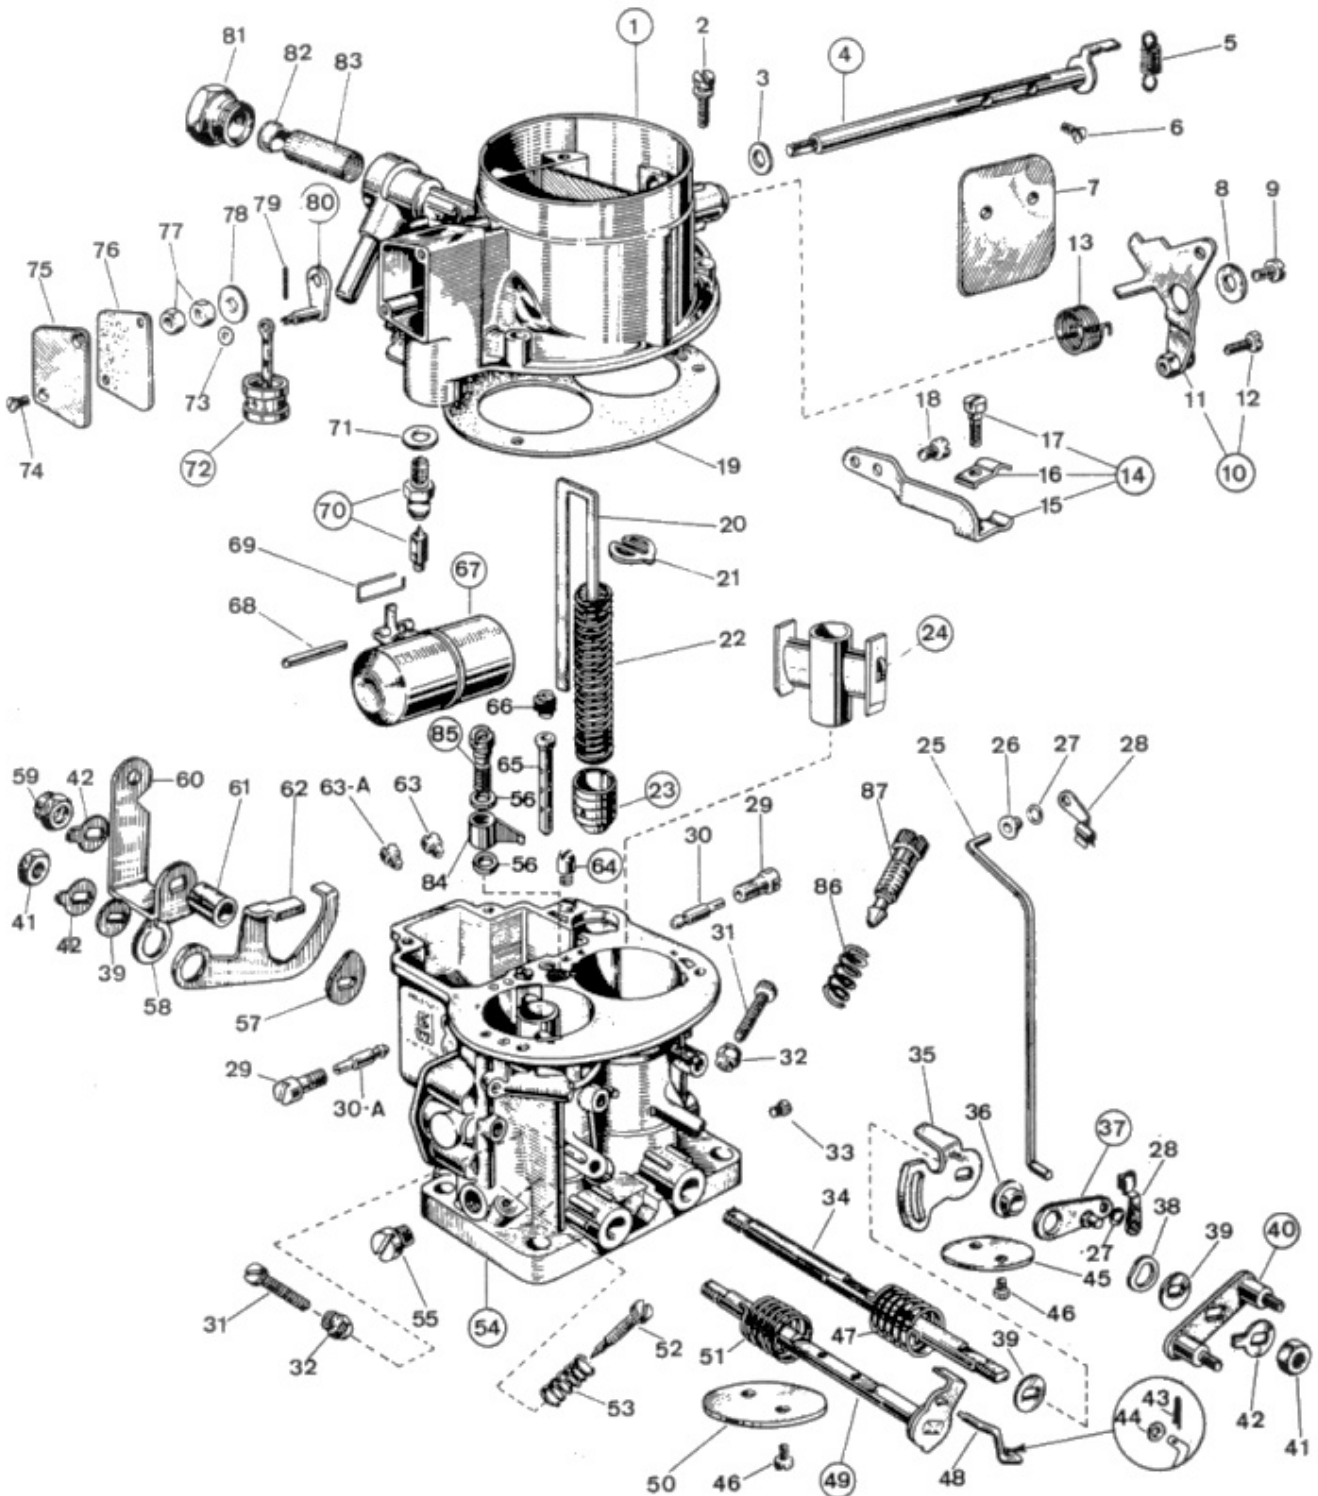

WEBER 28/36 DM A1 - exploded view

<https://www.carbparts.eu>

Prices and product availability are subject to change

CarbDeal
Selling carburetor parts since 2005

WEBER 28/36 DM A1 - Parts list

No	Part No	Price	Pcs	Description	No	Part No	Price	Pcs	Description
1	31716.135	\$ 0	1	Carb Top Cover	45	64005.094	\$ 0	1	Primary Throttle Plate
1S	64700.012	\$ 3.3	1	Lever Fixing Screw	46	64520.023	\$ 3.3	4	Throttle Plate Screw
2	64700.005	\$ 0.6	4	Top Cover Fixing Screw	47	47610.068	\$ 0	1	Primary Shaft Return Spring
3	55530.005	\$ 4.4	1	Spring Ring	48	61280.022	\$ 0	1	Biellette de raccord
4	10015.245	\$ 0	1	Choke shaft	49	10016.429	\$ 0	1	Secondary Throttle Shaft Oversized
5	47605.006	\$ 0	1	Spindle return spring	49	10015.451	\$ 0	1	Secondary Throttle Shaft
6	64570.007	\$ 2.7	2	Throttle Plate Screw	50	64005.095	\$ 0	1	Secondary Throttle Plate
7	64010.022	\$ 0	1	Starting Throttle Valve	51	47610.003	\$ 5.9	1	Choke lever return spring
8	55510.002	\$ 1.7	1	Normal washer	52	64750.012	\$ 16.4	1	Idle Mixture Screw
9	64700.012	\$ 3.3	1	Lever Fixing Screw	53	47600.007	\$ 2.6	1	Idle Mixture Screw Spring
10	45202.023	\$ 0	1	Choke Control Lever	54	-	\$ 0	1	Carburetor Body
11	45202.022	\$ 0	1	- Lever	55	61015.009	\$ 6	2	Inspection Screw
12	64615.004	\$ 0	1	- Screw securing wire	56	41530.012	\$ 0	2	Pump jet gasket
13	47610.003	\$ 5.9	1	Choke lever return spring	57	14850.017	\$ 0	1	Cam
14	56702.001	\$ 0	1	Sheat support Assy. including:	58	10140.301	\$ 0	1	Locking Ring
15	58700.003	\$ 0	1	— Sheat Support	59	34720.009	\$ 0	1	Nut
16	52145.001	\$ 0	1	— Sheat securing plate	60	45136.043	\$ 0	1	Lever
17	64615.007	\$ 0	1	— Screw securing wire	61	12750.010	\$ 0	1	Bushing
18	64700.012	\$ 3.3	1	Fixing screw	62	45067.004	\$ 0	1	Pump Control Loosened Lever
19	41705.038	\$ 0	1	Carburetor cover gasket	63	41120.001	\$ 3.2	1	Main jet
20	10400.012	\$ 11.2	1	Pump Rod	63-A	41120.001	\$ 3.2	1	Main jet
21	52140.007	\$ 7.4	1	Plunger Spring Retaining Plate	64	64290.001	\$ 7.9	1	Back bleed valve
22	47600.029	\$ 5.9	1	Pump Plunger Spring	65	61440.211	\$ 9	1	Secondary Emulsion Tube
23	58602.009	\$ 32.4	1	Pump plunger	65	61440.365	\$ 34.5	1	Emulsion tube
24	31956.005	\$ 0	2	Auxiliary Venturi	66	41360.010	\$ 0	1	Air corrector jet
25	61280.035	\$ 0	1	Carb Rod	66	41360.011	\$ 0	1	Air corrector jet
26	12775.008	\$ 7.4	1	Bushing	67	41015.010	\$ 0	1	Float
27	41565.010	\$ 0	2	Idle Mixture Screw O Ring	68	52000.015	\$ 2.1	1	Float pivot
28	47670.003	\$ 5.3	2	Rod Clamp	69	47620.003	\$ 0	1	Needle valve clip
29	52570.003	\$ 17.6	2	Idle Jet Holder	70	64235.009	\$ 0	1	Float valve
30-A	41160.001	\$ 7.4	1	Idle jet	71	41535.015	\$ 0	1	Needle valve gasket
30	41160.001	\$ 7.4	1	Idle jet	72	58602.008	\$ 0	1	Choke plunger
31	64585.005	\$ 0	2	Throttle stop screw	73	55510.009	\$ 2.3	1	Flat Washer
32	34720.004	\$ 0	2	Nut	74	64570.009	\$ 0.8	2	Inspection Cover Fixing Screw
33	61015.004	\$ 8.3	1	Inspection Screw	75	52135.011	\$ 0	1	Inspection plate
34	10001.448	\$ 0	1	Primary Throttle Shaft - Oversized	76	41640.034	\$ 0	1	Inspection plate Gasket
34	10000.448	\$ 0	1	Primary Shaft	77	34705.001	\$ 0.9	2	Secondary shaft fixing nut
35	45129.005	\$ 0	1	Lever	78	55510.046	\$ 1.7	1	Washer for loose lever
36	12773.027	\$ 0	1	Bushing For Lever	79	52000.004	\$ 0	1	Pin
37	45027.018	\$ 0	1	Lever	80	45027.024	\$ 0	1	Starter Control Lever
38	55530.002	\$ 0	1	Wavy Washer	81	61002.013	\$ 0	1	Fuel Filter Inspection Cover
39	55555.016	\$ 2.3	3	Spring Washer	82	61060.001	\$ 0	1	Filter Washer
40	45089.004	\$ 20.1	1	Pivot Lever	83	37020.002	\$ 5.9	1	Fuel Filter Element
41	34715.014	\$ 1.2	2	Throttle Spindle Nut	84	41252.001	\$ 11	1	Pump jet
42	55520.002	\$ 1.2	3	Shaft Lock Tab	85	64290.015	\$ 0	1	Pump Demand Valve
43	32610.006	\$ 0	1	— Spilt pin	86	47600.097	\$ 0	1	Compression Spring
44	55510.056	\$ 1.7	1	Flat Washer	87	64750.027	\$ 24.4	1	Idling adjustment screw