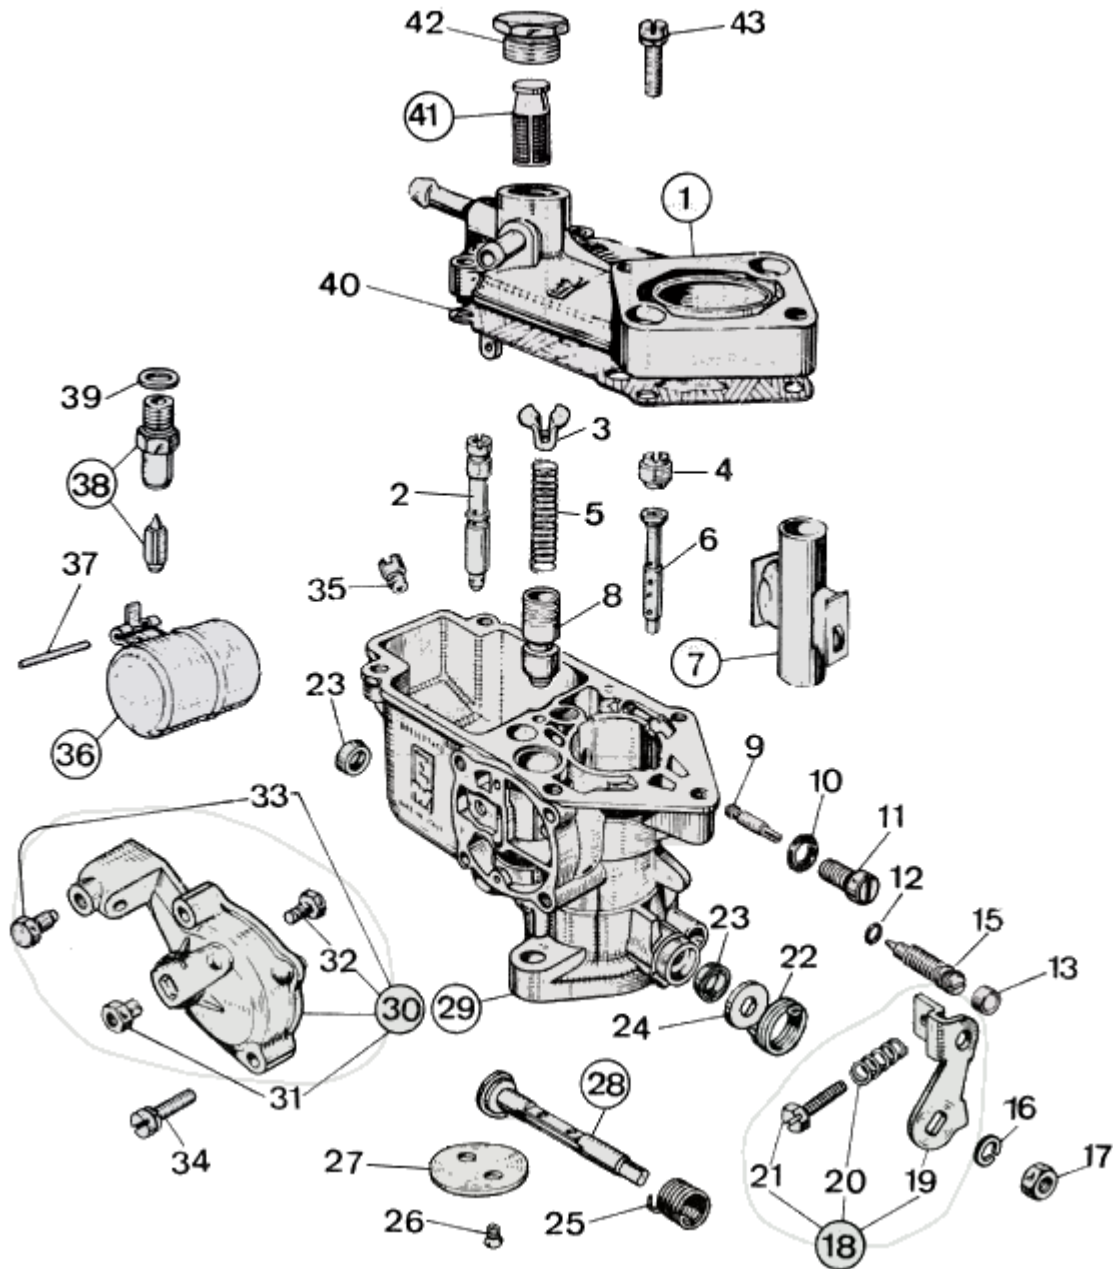

WEBER 28 IMB - exploded view

<https://www.carbparts.eu>

Prices and product availability are subject to change

CarbDeal
Selling carburetor parts since 2005

WEBER 28 IMB - Parts list

No	Part No	Price	Pcs	Description	No	Part No	Price	Pcs	Description
1	31706.067	£ 0	1	Carburettor cover	23	55555.013	£ 0	1	Dust & air seal
2	75605.090	£ 8.6	1	Choke jet	24	55555.013	£ 0	1	Metal washer
3	52030.003	£ 2.5	1	Spring retainer and guide	25	47610.044	£ 4.2	1	Spring
4	77201.190	£ 2.5	1	Air bleed jet	26	64570.005	£ 2.6	2	Screw
5	47600.086	£ 2.5	1	Spring	27	64005.051	£ 15.9	1	Throttle butterfly valve
6	61440.212	£ 12	1	Emulsion well	28	10015.437	£ 42.4	1	Throttle spindle
7	71122.400	£ 0	1	Auxiliary venturi	29		£ 0	1	Carburettor body
8	64330.005	£ 0	1	Starter valve	30	32536.022	£ 0	1	Starter device
9	74405.050	£ 2.5	1	Idle jet	31	34720.002	£ 0	1	Nut
10	41555.004	£ 0	1	Seal	32	64800.002	£ 0	1	Sector shaft
11	52570.005	£ 5.4	1	Idle jet holder	33	64605.017	£ 1.5	1	Cable retaining screw
12	41565.010	£ 0	1	Seal	34	64700.006	£ 0	2	Screw
13	61075.013	£ 5.3	1	Dust cover	35	73801.115	£ 2.5	1	Main jet
14		£ 0	1	-	36	41015.002	£ 0	1	Float
15	64750.052	£ 0	1	Idle adjustment screw	37	52000.010	£ 1.6	1	Fulcrum pin
16	55525.001	£ 0	1	Washer	38	79405.125	£ 0	1	Needle valve
17	34705.001	£ 0.7	1	Nut	39	83102.070	£ 1.4	1	Alloy spacer
18	45041.006	£ 0	1	Throttle lever assembly	40	41700.025	£ 0	1	Gasket
19	45039.008	£ 0	1	Throttle lever	41	37022.002	£ 3.2	1	Fuel filter
20	47600.084	£ 4.5	1	Spring	42	61002.010	£ 5.3	1	Fuel filter inspection plug
21	64625.003	£ 0	1	Throttle adjusting screw	43	64700.005	£ 0.4	4	screw
22	47610.004	£ 4.2	1	Spring					