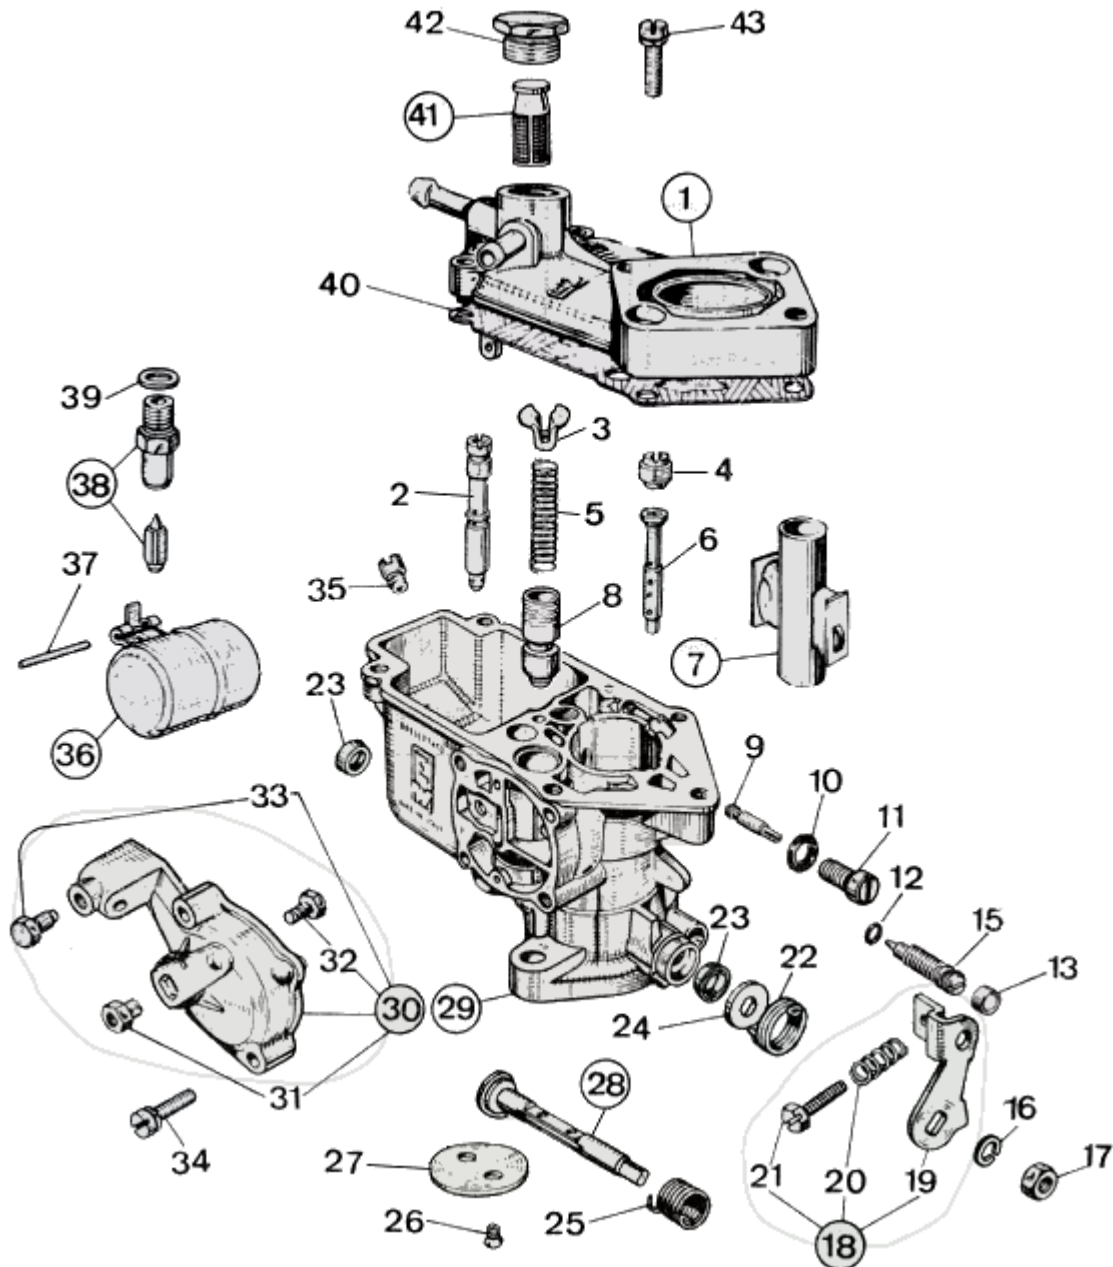

WEBER 28 IMB - exploded view

<https://www.carbparts.eu>

Prices and product availability are subject to change

CarbDeal
Selling carburetor parts since 2005

WEBER 28 IMB - Parts list

No	Part No	Price	Pcs	Description	No	Part No	Price	Pcs	Description
1	31706.067	\$ 0	1	Carburettor cover	23	55555.013	\$ 0	1	Dust & air seal
2	75605.090	\$ 12	1	Choke jet	24	55555.013	\$ 0	1	Metal washer
3	52030.003	\$ 3.5	1	Spring retainer and guide	25	47610.044	\$ 5.9	1	Spring
4	77201.190	\$ 3.5	1	Air bleed jet	26	64570.005	\$ 3.5	2	Screw
5	47600.086	\$ 3.5	1	Spring	27	64005.051	\$ 22	1	Throttle butterfly valve
6	61440.212	\$ 16.6	1	Emulsion well	28	10015.437	\$ 58.6	1	Throttle spindle
7	71122.400	\$ 0	1	Auxiliary venturi	29		\$ 0	1	Carburettor body
8	64330.005	\$ 0	1	Starter valve	30	32536.022	\$ 0	1	Starter device
9	74405.050	\$ 3.5	1	Idle jet	31	34720.002	\$ 0	1	Nut
10	41555.004	\$ 0	1	Seal	32	64800.002	\$ 0	1	Sector shaft
11	52570.005	\$ 7.4	1	Idle jet holder	33	64605.017	\$ 2.1	1	Cable retaining screw
12	41565.010	\$ 0	1	Seal	34	64700.006	\$ 0	2	Screw
13	61075.013	\$ 7.4	1	Dust cover	35	73801.115	\$ 3.5	1	Main jet
14		\$ 0	1	-	36	41015.002	\$ 0	1	Float
15	64750.052	\$ 0	1	Idle adjustment screw	37	52000.010	\$ 2.2	1	Fulcrum pin
16	55525.001	\$ 0	1	Washer	38	79405.125	\$ 0	1	Needle valve
17	34705.001	\$ 0.9	1	Nut	39	83102.070	\$ 1.9	1	Alloy spacer
18	45041.006	\$ 0	1	Throttle lever assembly	40	41700.025	\$ 0	1	Gasket
19	45039.008	\$ 0	1	Throttle lever	41	37022.002	\$ 4.4	1	Fuel filter
20	47600.084	\$ 6.2	1	Spring	42	61002.010	\$ 7.4	1	Fuel filter inspection plug
21	64625.003	\$ 0	1	Throttle adjusting screw	43	64700.005	\$ 0.6	4	screw
22	47610.004	\$ 5.9	1	Spring					