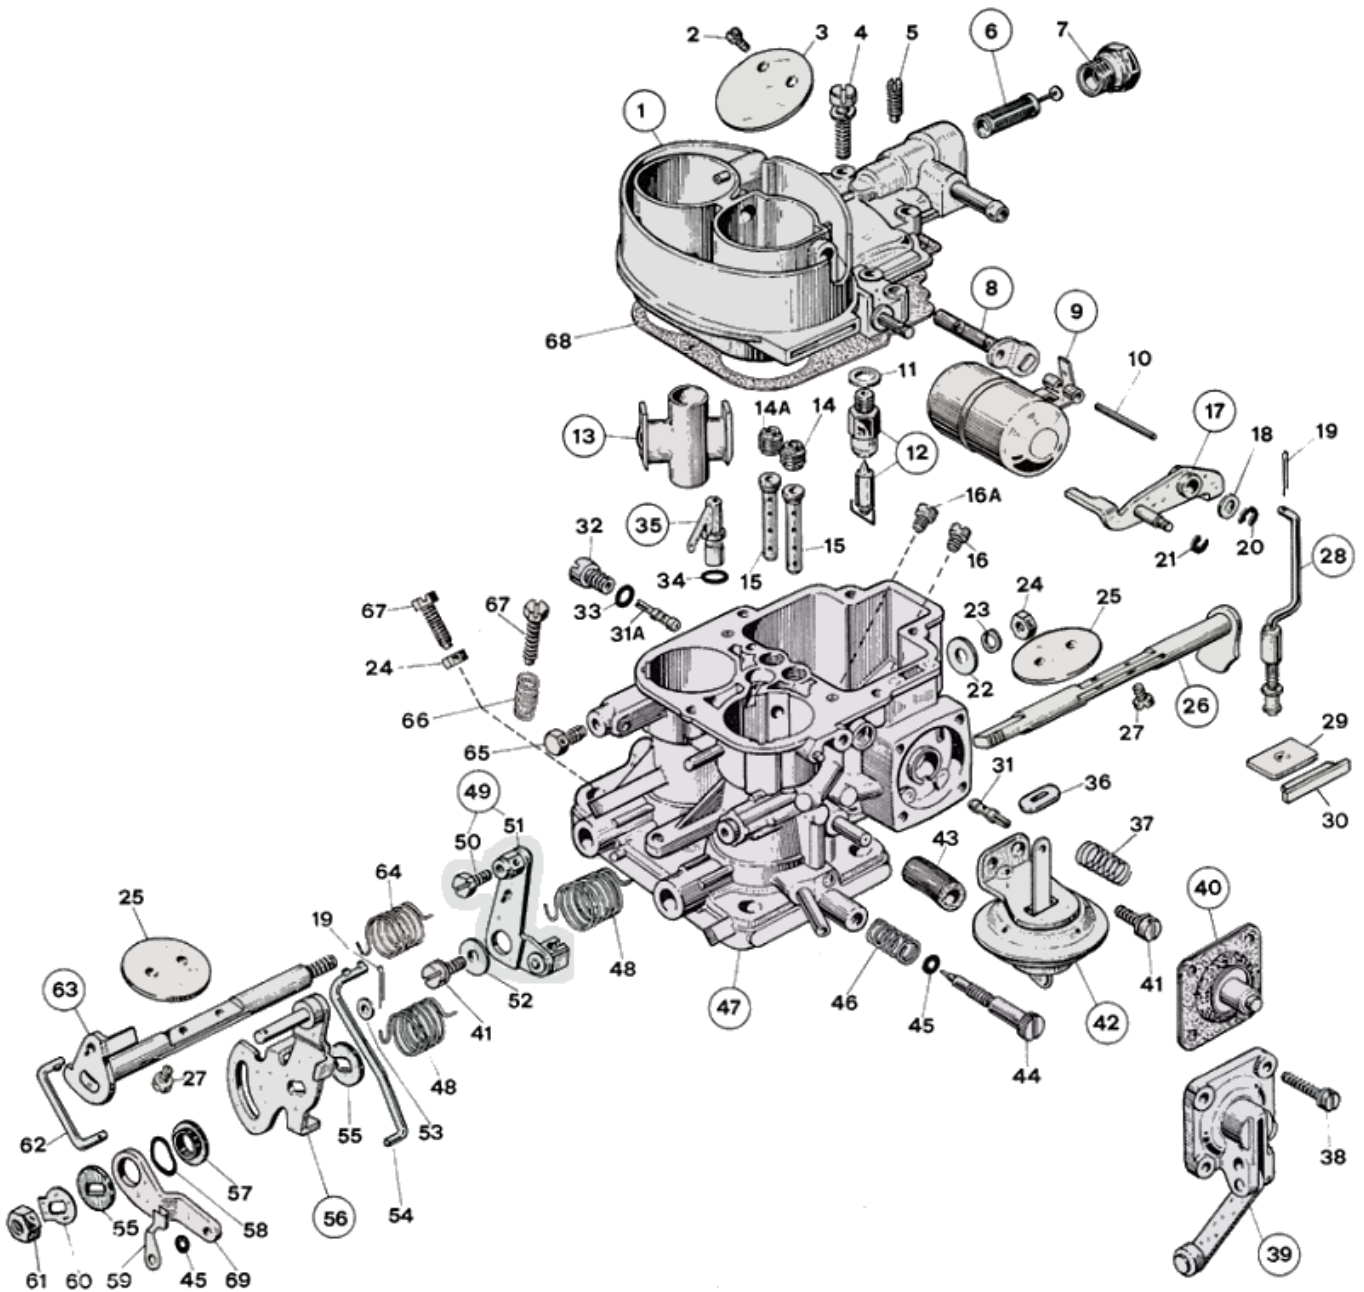

WEBER 30 DGS - exploded view

<https://www.carbparts.eu>

Prices and product availability are subject to change

CarbDeal
Selling carburetor parts since 2005

WEBER 30 DGS - Parts list

No	Part No	Price	Pcs	Description	No	Part No	Price	Pcs	Description
1	31716.171	€ 0	1	Carb Top Cover	34	41565.001	€ 0	1	Pump Jet 'O' Ring
2	64525.003	€ 0	2	Choke plate fixing screw	35	41254.008	€ 12.4	1	Pump jet
3	64010.031	€ 0	1	Choke throttle valve	36	52135.019	€ 0	1	Dust seal plate
4	64700.005	€ 0.5	5	Top Cover Fixing Screw	37	47600.107	€ 6.3	1	Pump Spring
5	64595.005	€ 9.1	1	— Diaphragm adjusting screw	38	64700.006	€ 0	4	Pump Cover Screw
6	37022.004	€ 7	1	Filter element	39	32486.050	€ 0	1	Accelerator Pump Cover
7	61002.019	€ 0	1	Fuel Filter Cover	40	47407.051	€ 0	1	Pump diaphragm
8	10015.260	€ 0	1	Choke shaft	41	64700.012	€ 2.8	2	Lever Fixing Screw
9	41015.011	€ 0	1	Float	42	57804.099	€ 47.4	1	Botte de dispositif appauvrisseur
10	52000.010	€ 1.8	1	Float Fulcrum Pin	43	61400.016	€ 0	1	Pneumatic pump connecting pipe
11	41535.015	€ 0	1	Needle valve gasket	44	64750.026	€ 0	1	Idle Mixture Screw
12	64240.008	€ 0	1	Float valve	45	41565.010	€ 0	2	Idle Mixture Screw O Ring
13	31966.024	€ 0	2	Auxiliary venturi	46	47600.095	€ 2.4	1	Spring
14	41360.014	€ 0	1	Air corrector jet	47	non livrable	€ 0	1	Carburetor body
14	41360.013	€ 0	1	Air corrector jet	48	47610.056	€ 4.9	2	Spring
15	61440.365	€ 28.8	2	Emulsion tube	49	45096.031	€ 0	1	Choke Control Lever
16-A	41120.001	€ 2.7	1	Main jet	50	64615.004	€ 0	1	- Screw securing wire
16	41120.001	€ 2.7	1	Main jet	51	45096.030	€ 0	1	- Choke Control Lever
17	45069.020	€ 0	1	Levier de commande appauvrisseur	52	55510.002	€ 1.4	1	Normal washer
18	55510.034	€ 0.4	1	Spring Washer	53	55510.056	€ 1.4	1	Flat Washer
19	32610.005	€ 1.4	2	Spilt pin	54	61280.099	€ 0	1	Carb Rod
20	10140.502	€ 2.1	1	Locking Ring	55	55555.016	€ 1.9	2	Shaft Spacer
21	10140.505	€ 0	1	Locking Ring	56	45131.006	€ 0	1	Slotted Lever
22	55510.045	€ 0	1	Spring Washer	57	12775.027	€ 8.8	1	Bushing For Lever
23	55525.001	€ 0	1	Spring Washer	58	55530.002	€ 3	1	Wavy Washer
24	34705.001	€ 0.8	2	Secondary shaft fixing nut	59	47670.001	€ 0	1	Rod Clamp
25	64005.004	€ 14.5	2	Throttle plate	60	55520.002	€ 1	1	Shaft Lock Tab
26	10015.501	€ 0	1	Primary Shaft	61	34715.014	€ 1	1	Throttle Spindle Nut
26	10016.478	€ 0	1	Oversized Primary Throttle Shaft	62	61280.101	€ 0	1	Carb Rod
27	64520.023	€ 2.8	4	Throttle Plate Screw	63	10016.479	€ 0	1	Secondary Throttle Shaft Oversized
28	61287.014	€ 0	1	Choke rod	63	10015.502	€ 0	1	Secondary Throttle Shaft
29	52135.010	€ 2.9	1	Dust seal plate	64	47610.076	€ 5.5	1	Lever return spring
30	61070.002	€ 2.9	1	Dust seal plug	65	64605.017	€ 1.8	1	— Choke Cable Clamp
31-A	41160.003	€ 2.5	1	Idle jet	66	47600.007	€ 2.2	1	Idle Mixture Screw Spring
31	41160.003	€ 2.5	1	Idle jet	67	64625.007	€ 0.1	2	Throttle Adjustment Screw
32	52570.006	€ 6.2	2	Idle Jet Holder	68	41705.045	€ 0	1	Carburetor Cover Gasket
33	41565.002	€ 0.4	2	Throttle Stop Screw 'O' Ring	69	45067.034	€ 0	1	Lever