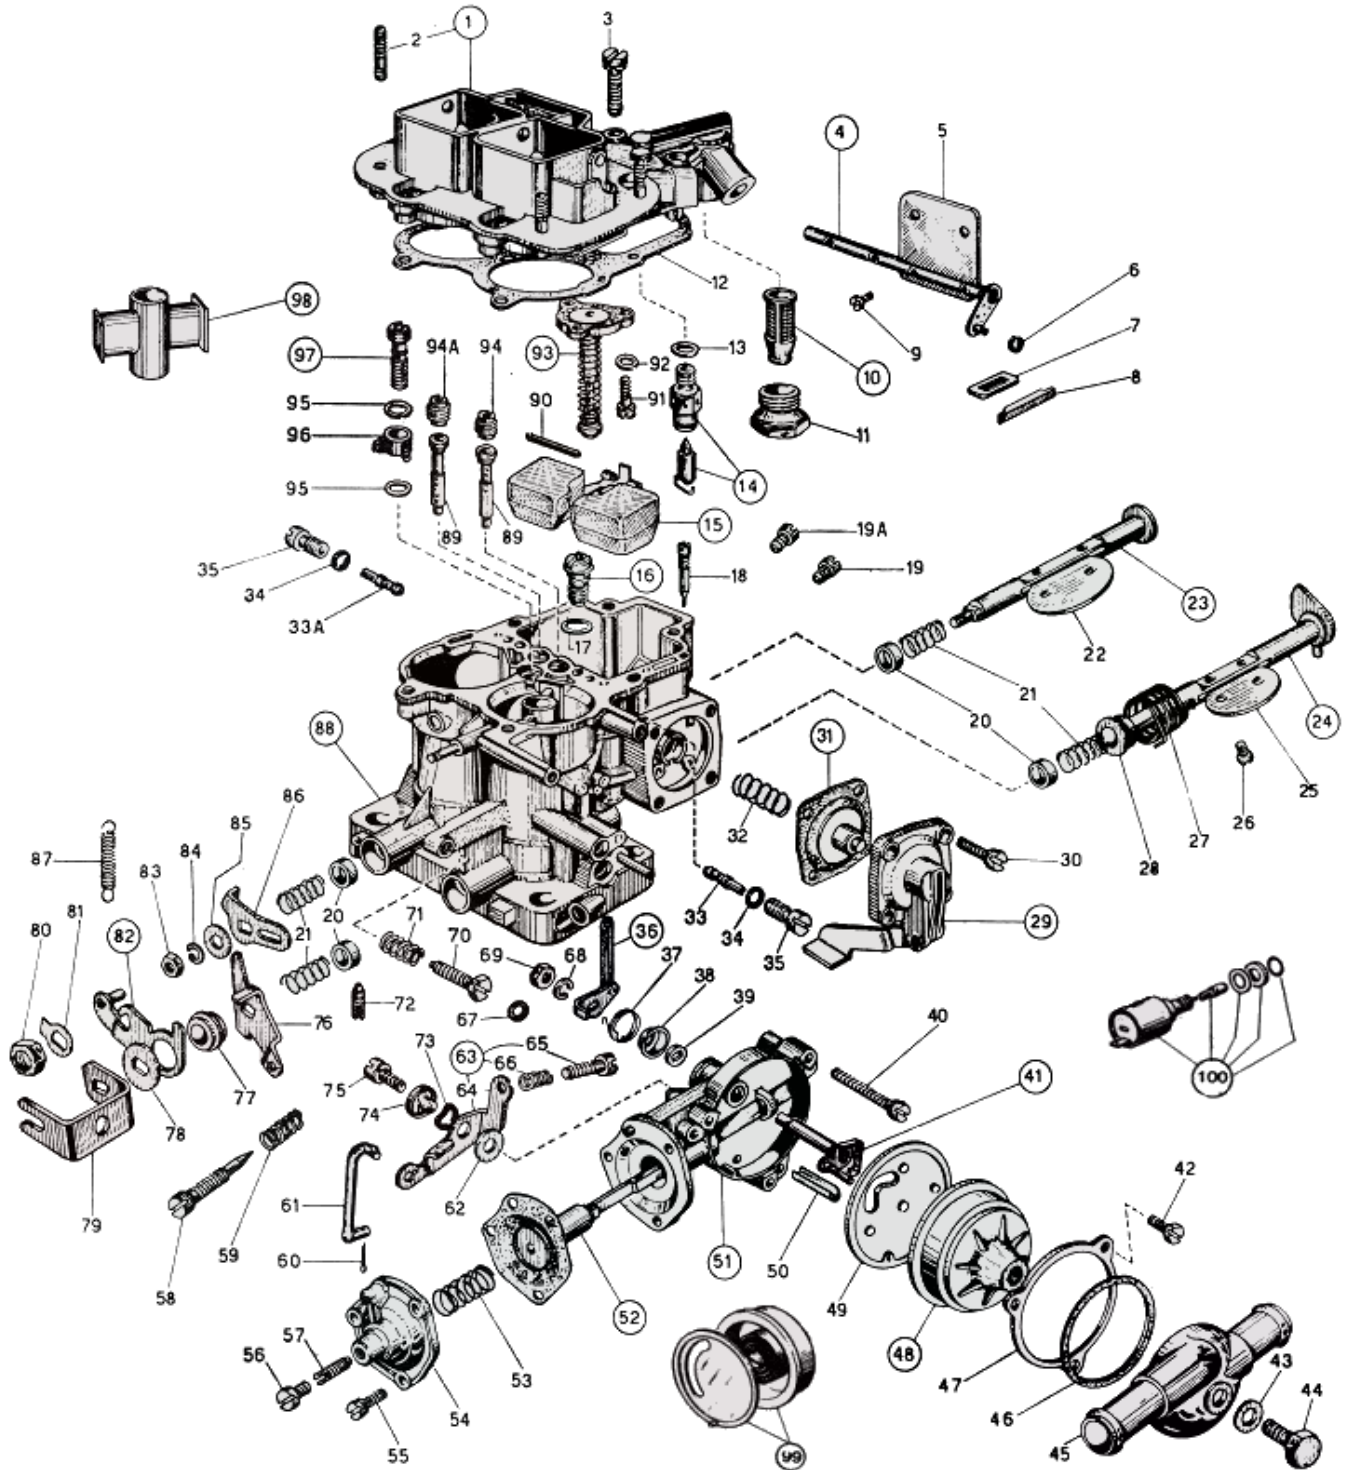

WEBER 32/36 DGAV/DGEV - exploded view

<https://www.carbparts.eu>

Prices and product availability are subject to change

CarbDeal
Selling carburetor parts since 2005

WEBER 32/36 DGAV/DGEV - Parts list

No	Part No	Price	Pcs	Description	No	Part No	Price	Pcs	Description
1	31716.166	£ 0	1	Carburetor Cover Assy.	50	52130.012	£ 6.4	1	
2	64955.002	£ 6.4	4	Stud Bolt	51	57804.074	£ 18.4	1	Auto Choke Body Assy.
3	64700.001	£ 0.4	6	Carb Cover Fixing Screw	52	47407.056	£ 10.9	1	Choke Diaphragm Assy.
4	10020.221	£ 16.7	1	Choke Shaft & Lever Assy.	53	47600.141	£ 5.4	1	Diaphragm Loading Spring
5	64010.007	£ 6.5	2	Starting Throttle Valve	54	32384.020	£ 13	1	Auto Choke Cover
6	10140.501	£ 1.4	1	Spring Ring	55	64700.007	£ 0	3	Auto Choke Cover Fixing Screw
7	52135.018	£ 2.5	1	Dust Seal Plate	56	61015.003	£ 0	1	Screw Plug
8	61070.002	£ 2.5	1	Dust Seal Plug	57	64595.005	£ 7.9	1	Diaphragm Adjusting Screw
9	64525.003	£ 0	4	Choke Plate Fixing Screw	58	64750.025	£ 3.6	1	Idle Adjusting Screw
10	37022.010	£ 3.2	1	Strainer Assy.	59	47600.007	£ 1.9	1	Spring For Idle Adjusting Screw
11	61002.018	£ 6.5	1	Strainer Inspection Plug	60	32610.005	£ 1.2	1	Split Pin
12	41705.035	£ 2.2	1	Carb Cover Gasket	61	61280.082	£ 6.4	1	Fast Idling Control Rod
13	83102.070	£ 1.4	1	Needle Valve Gasket	62	55510.003	£ 8	1	Washer For Loose Lever
14	79519	£ 0	1	Needle Valve Assy.	63	45041.053	£ 13.8	1	Fast Idling Loose Lever Assy. Including
15	41030.019	£ 38.4	1	Float Assy.	64	45039.056	£ 13	1	Lever
16	64235.016	£ 10.9	1	Full Power Needle Valve Assy.	65	64590.004	£ 4	1	Screw
17	41530.013	£ 0	1	Power Valve Gasket	66	47600.007	£ 1.9	1	Spring
18	64900.001	£ 6.5	1	Pump Discharge Blanking Needle	67	41565.008	£ 0.7	1	Auto Choke O-Ring Seal
19	73801	£ 2.3	1	Primary Main Jet	68	Not Serviced	£ 0	1	Spring Washer
19A	73801	£ 2.3	1	Secondary Main Jet	69	Not Serviced	£ 0	1	Throttle Shaft Fixing Nut
20	12750.085	£ 2.3	4	Shaft Retaining Bushing	70	64625.017	£ 7.6	1	Primary Throttle Adjusting Screw
21	47600.027	£ 0	4	Bushing Retaining Spring	71	47600.007	£ 1.9	1	Spring For Throttle Adjusting Screw
22	64005.034	£ 13.3	1	Secondary Throttle Valve	72	64595.005	£ 7.9	1	Secondary Throttle Adjusting Screw
23	10015.492	£ 0	1	Secondary Shaft	73	55530.005	£ 3.2	1	Wavy Washer for Loose Lever
23A	10016.477	£ 0	1	Secondary Shaft Oversized	74	12765.042	£ 8	1	Bushing For Loose Lever
24	10015.493	£ 0	1	Primary Shaft	75	64700.014	£ 0.8	1	Loose Lever Fixing Screw
25	64005.090	£ 13.3	1	Primary Throttle Valve	76	45046.016	£ 0	1	Primary Throttle Control Lever
26	64520.023	£ 2.4	4	Throttle Plate Fixing Screw	77	12765.002	£ 0	1	Bushing For Loose Lever
27	47610.079	£ 4.3	1	Shaft Return Spring	78	55510.061	£ 1.7	1	Washer For Loose Lever
28	12765.047	£ 0	1	Spacer	79	45136.029	£ 13.8	1	Throttle Valve Control Lever
29	32486.076	£ 0	1	Accelerator Pump Cover Assy.	80	34715.014	£ 0.9	1	Throttle Shaft Fixing Nut
30	64700.006	£ 0	4	Pump Cover Fixing Screw	81	55520.002	£ 0.9	1	Lock Washer
31	47407.249	£ 6.5	1	Accelerator Pump Diaphragm Assy.	82	45069.011	£ 0	1	Loose Lever Assy.
32	47600.092	£ 0	1	Pump Loading Spring	83	34705.001	£ 0.7	1	Secondary Shaft Fixing Nut
33	74403	£ 2.2	1	Primary Idle Jet	84	55525.001	£ 0	1	Spring Washer
33A	74403	£ 2.2	1	Secondary Idle Jet	85	55510.046	£ 1.2	1	Washer For Loose Lever
34	41565.002	£ 0.4	2	Gasket For Idling Jet Holder	86	45032.124	£ 8.8	1	Secondary Throttle Control Lever
35	52570.006	£ 5.4	2	Idling Jet Holder	87	47605.010	£ 4.3	1	Spring For Loose Lever
36	45034.090	£ 13	1	Choke Control Lever Assy.	88	Not Serviced	£ 0	1	Carburetor Body
37	47610.008	£ 9.7	1	Spring For Fast Idle Cam	89	61440	£ 12	1	Primary Emulsion Tube
38	58000.018	£ 9.7	1	Spring Retaining Cover	89A	61440	£ 12	1	Secondary Emulsion Tube
39	55555.029	£ 6.4	1	Washer For Shaft	90	52000.015	£ 1.5	1	Float Fixing Pin
40	64700.008	£ 4.9	3	Choke Fixing Screw	91	64700.007	£ 0	3	Control Valve Retaining Screw
41	10085.033	£ 13	1	Auto Chok Shaft & Lever Assy.	92	55510.038	£ 0	3	Washer For Control Valve Screw
42	64615.005	£ 0	3	Plate Screw	93	57804.097	£ 53.2	1	Carb Power Valve Assy.
43	41530.002	£ 1.5	1	Washer For Water Cover Fixing Screw	94A	77201	£ 1.9	1	Secondary Air Corrector Jet
44	64610.014	£ 5.7	1	Water Cover Fixing Screw	94	77201	£ 1.9	1	Primary Air Corrector Jet
45	32444.005	£ 48.4	1	Auto Choke Water Chamber	95	41540.014	£ 2.1	2	Pump Jet Gasket
46	41555.001	£ 0.4	1	Water Chamber Seal Gasket	96	76226	£ 8	1	Accelerator Pump Jet
47	52135.006	£ 3.3	1	Thermostat Assy. Locking Ring	97	64290.024	£ 14.1	1	Pump Delivery Valve Assy.
48	57804.139	£ 9.7	1	Auto Choke Thermostat Assy.	98	71111	£ 0	2	Auxiliary Venturi
48A	57804.333	£ 9.7	1	Electric Choke Assy.	99	57804.509	£ 0	1	Choke Device 36-41, 50-57, 68, 69
49	41640.005	£ 2.5	1	Gasket For Auto Choke Body	100	43928.060	£ 48.5	1	Idle Cut Off Solenoid