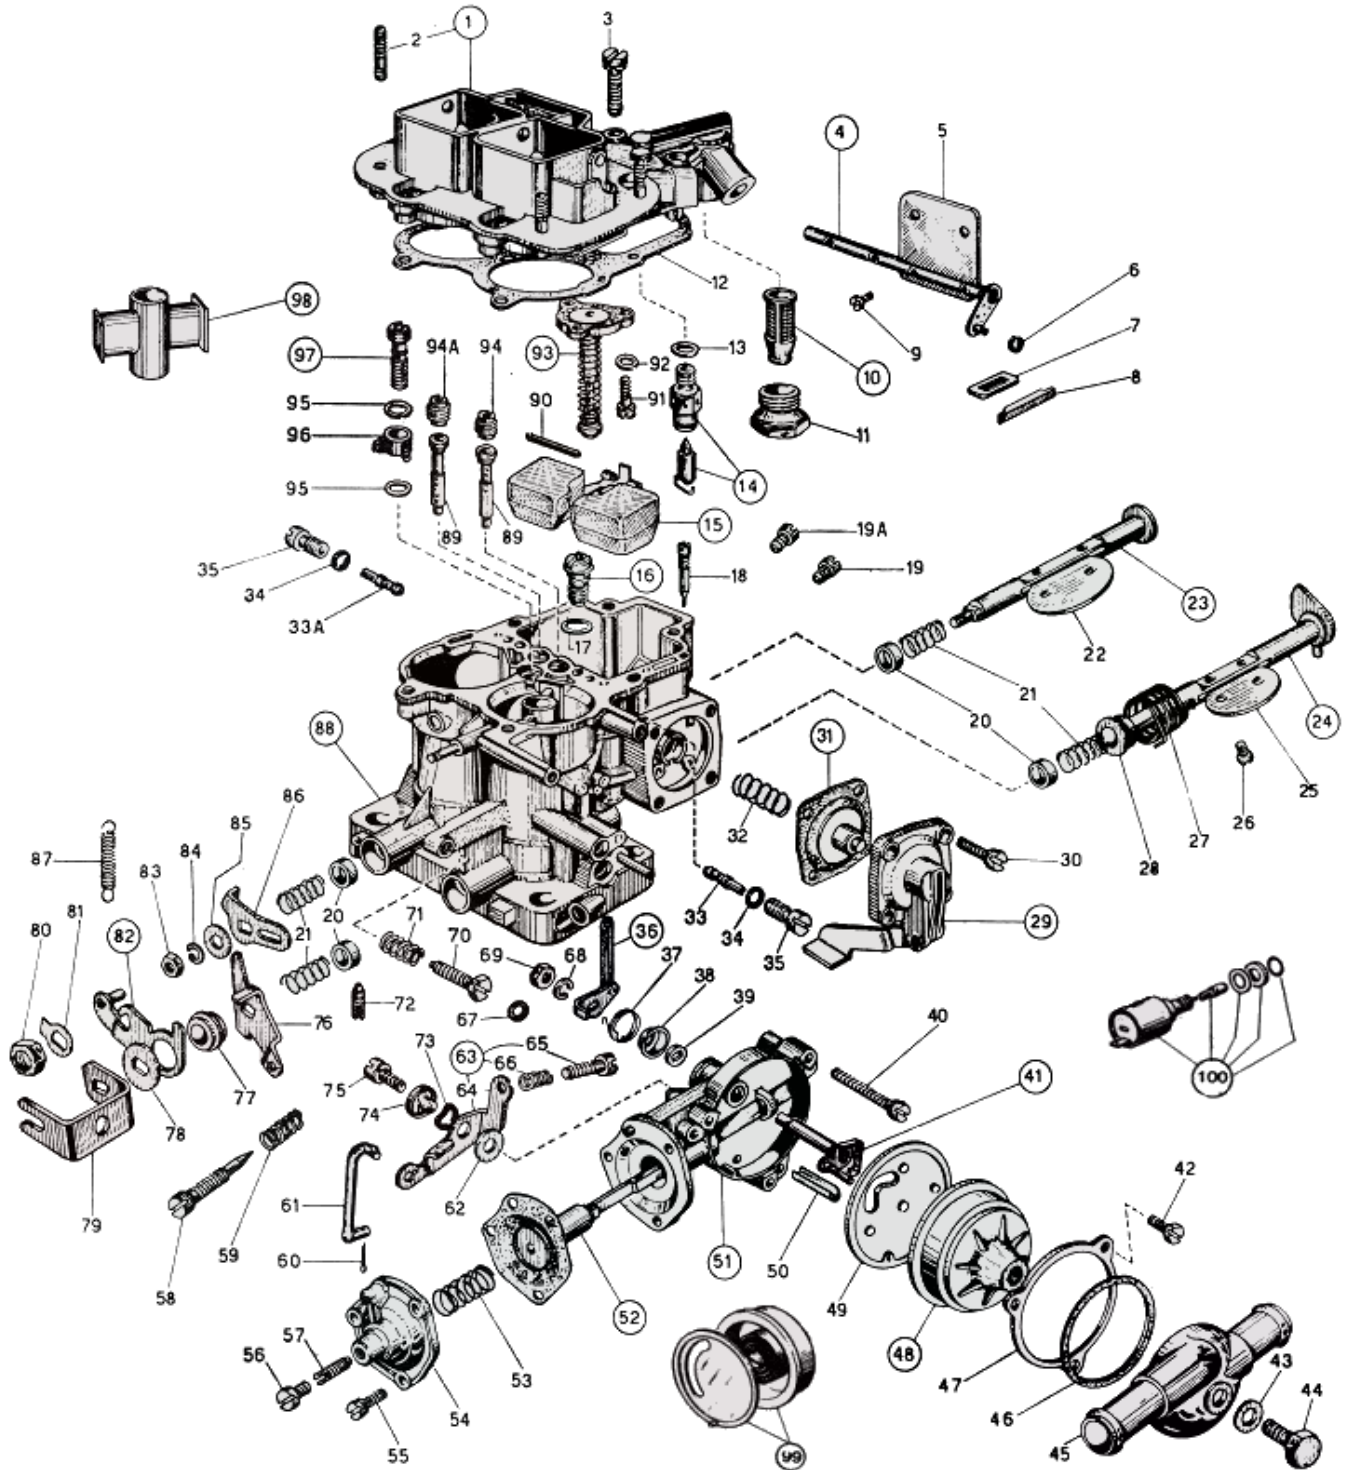

WEBER 32/36 DGAV/DGEV - exploded view

<https://www.carbparts.eu>

Prices and product availability are subject to change

CarbDeal
Selling carburetor parts since 2005

WEBER 32/36 DGAV/DGEV - Parts list

No	Part No	Price	Pcs	Description	No	Part No	Price	Pcs	Description
1	31716.166	\$ 0	1	Carburetor Cover Assy.	50	52130.012	\$ 8.8	1	
2	64955.002	\$ 8.9	4	Stud Bolt	51	57804.074	\$ 25.4	1	Auto Choke Body Assy.
3	64700.001	\$ 0.6	6	Carb Cover Fixing Screw	52	47407.056	\$ 15	1	Choke Diaphragm Assy.
4	10020.221	\$ 23	1	Choke Shaft & Lever Assy.	53	47600.141	\$ 7.5	1	Diaphragm Loading Spring
5	64010.007	\$ 9	2	Starting Throttle Valve	54	32384.020	\$ 18	1	Auto Choke Cover
6	10140.501	\$ 1.9	1	Spring Ring	55	64700.007	\$ 0	3	Auto Choke Cover Fixing Screw
7	52135.018	\$ 3.5	1	Dust Seal Plate	56	61015.003	\$ 0	1	Screw Plug
8	61070.002	\$ 3.5	1	Dust Seal Plug	57	64595.005	\$ 10.9	1	Diaphragm Adjusting Screw
9	64525.003	\$ 0	4	Choke Plate Fixing Screw	58	64750.025	\$ 5	1	Idle Adjusting Screw
10	37022.010	\$ 4.4	1	Strainer Assy.	59	47600.007	\$ 2.6	1	Spring For Idle Adjusting Screw
11	61002.018	\$ 9	1	Strainer Inspection Plug	60	32610.005	\$ 1.7	1	Split Pin
12	41705.035	\$ 3	1	Carb Cover Gasket	61	61280.082	\$ 8.8	1	Fast Idling Control Rod
13	83102.070	\$ 1.9	1	Needle Valve Gasket	62	55510.003	\$ 11.1	1	Washer For Loose Lever
14	79519	\$ 0	1	Needle Valve Assy.	63	45041.053	\$ 19	1	Fast Idling Loose Lever Assy. Including
15	41030.019	\$ 53	1	Float Assy.	64	45039.056	\$ 18	1	Lever
16	64235.016	\$ 15	1	Full Power Needle Valve Assy.	65	64590.004	\$ 5.5	1	Screw
17	41530.013	\$ 0	1	Power Valve Gasket	66	47600.007	\$ 2.6	1	Spring
18	64900.001	\$ 9	1	Pump Discharge Blanking Needle	67	41565.008	\$ 0.9	1	Auto Choke O-Ring Seal
19	73801	\$ 3.2	1	Primary Main Jet	68	Not Serviced	\$ 0	1	Spring Washer
19A	73801	\$ 3.2	1	Secondary Main Jet	69	Not Serviced	\$ 0	1	Throttle Shaft Fixing Nut
20	12750.085	\$ 3.2	4	Shaft Retaining Bushing	70	64625.017	\$ 10.5	1	Primary Throttle Adjusting Screw
21	47600.027	\$ 0	4	Bushing Retaining Spring	71	47600.007	\$ 2.6	1	Spring For Throttle Adjusting Screw
22	64005.034	\$ 18.4	1	Secondary Throttle Valve	72	64595.005	\$ 10.9	1	Secondary Throttle Adjusting Screw
23	10015.492	\$ 0	1	Secondary Shaft	73	55530.005	\$ 4.4	1	Wavy Washer for Loose Lever
23A	10016.477	\$ 0	1	Secondary Shaft Oversized	74	12765.042	\$ 11.1	1	Bushing For Loose Lever
24	10015.493	\$ 0	1	Primary Shaft	75	64700.014	\$ 1.1	1	Loose Lever Fixing Screw
25	64005.090	\$ 18.4	1	Primary Throttle Valve	76	45046.016	\$ 0	1	Primary Throttle Control Lever
26	64520.023	\$ 3.3	4	Throttle Plate Fixing Screw	77	12765.002	\$ 0	1	Bushing For Loose Lever
27	47610.079	\$ 5.9	1	Shaft Return Spring	78	55510.061	\$ 2.3	1	Washer For Loose Lever
28	12765.047	\$ 0	1	Spacer	79	45136.029	\$ 19	1	Throttle Valve Control Lever
29	32486.076	\$ 0	1	Accelerator Pump Cover Assy.	80	34715.014	\$ 1.2	1	Throttle Shaft Fixing Nut
30	64700.006	\$ 0	4	Pump Cover Fixing Screw	81	55520.002	\$ 1.2	1	Lock Washer
31	47407.249	\$ 9	1	Accelerator Pump Diaphragm Assy.	82	45069.011	\$ 0	1	Loose Lever Assy.
32	47600.092	\$ 0	1	Pump Loading Spring	83	34705.001	\$ 0.9	1	Secondary Shaft Fixing Nut
33	74403	\$ 3	1	Primary Idle Jet	84	55525.001	\$ 0	1	Spring Washer
33A	74403	\$ 3	1	Secondary Idle Jet	85	55510.046	\$ 1.7	1	Washer For Loose Lever
34	41565.002	\$ 0.5	2	Gasket For Idling Jet Holder	86	45032.124	\$ 12.2	1	Secondary Throttle Control Lever
35	52570.006	\$ 7.4	2	Idling Jet Holder	87	47605.010	\$ 5.9	1	Spring For Loose Lever
36	45034.090	\$ 18	1	Choke Control Lever Assy.	88	Not Serviced	\$ 0	1	Carburetor Body
37	47610.008	\$ 13.4	1	Spring For Fast Idle Cam	89	61440	\$ 16.6	1	Primary Emulsion Tube
38	58000.018	\$ 13.4	1	Spring Retaining Cover	89A	61440	\$ 16.6	1	Secondary Emulsion Tube
39	55555.029	\$ 8.8	1	Washer For Shaft	90	52000.015	\$ 2.1	1	Float Fixing Pin
40	64700.008	\$ 6.7	3	Choke Fixing Screw	91	64700.007	\$ 0	3	Control Valve Retaining Screw
41	10085.033	\$ 18	1	Auto Chok Shaft & Lever Assy.	92	55510.038	\$ 0	3	Washer For Control Valve Screw
42	64615.005	\$ 0	3	Plate Screw	93	57804.097	\$ 73.4	1	Carb Power Valve Assy.
43	41530.002	\$ 2.1	1	Washer For Water Cover Fixing Screw	94A	77201	\$ 2.6	1	Secondary Air Corrector Jet
44	64610.014	\$ 7.8	1	Water Cover Fixing Screw	94	77201	\$ 2.6	1	Primary Air Corrector Jet
45	32444.005	\$ 66.9	1	Auto Choke Water Chamber	95	41540.014	\$ 2.9	2	Pump Jet Gasket
46	41555.001	\$ 0.5	1	Water Chamber Seal Gasket	96	76226	\$ 11	1	Accelerator Pump Jet
47	52135.006	\$ 4.5	1	Thermostat Assy. Locking Ring	97	64290.024	\$ 19.4	1	Pump Delivery Valve Assy.
48	57804.139	\$ 13.4	1	Auto Choke Thermostat Assy.	98	71111	\$ 0	2	Auxiliary Venturi
48A	57804.333	\$ 13.4	1	Electric Choke Assy.	99	57804.509	\$ 0	1	Choke Device 36-41, 50-57, 68, 69
49	41640.005	\$ 3.5	1	Gasket For Auto Choke Body	100	43928.060	\$ 67	1	Idle Cut Off Solenoid