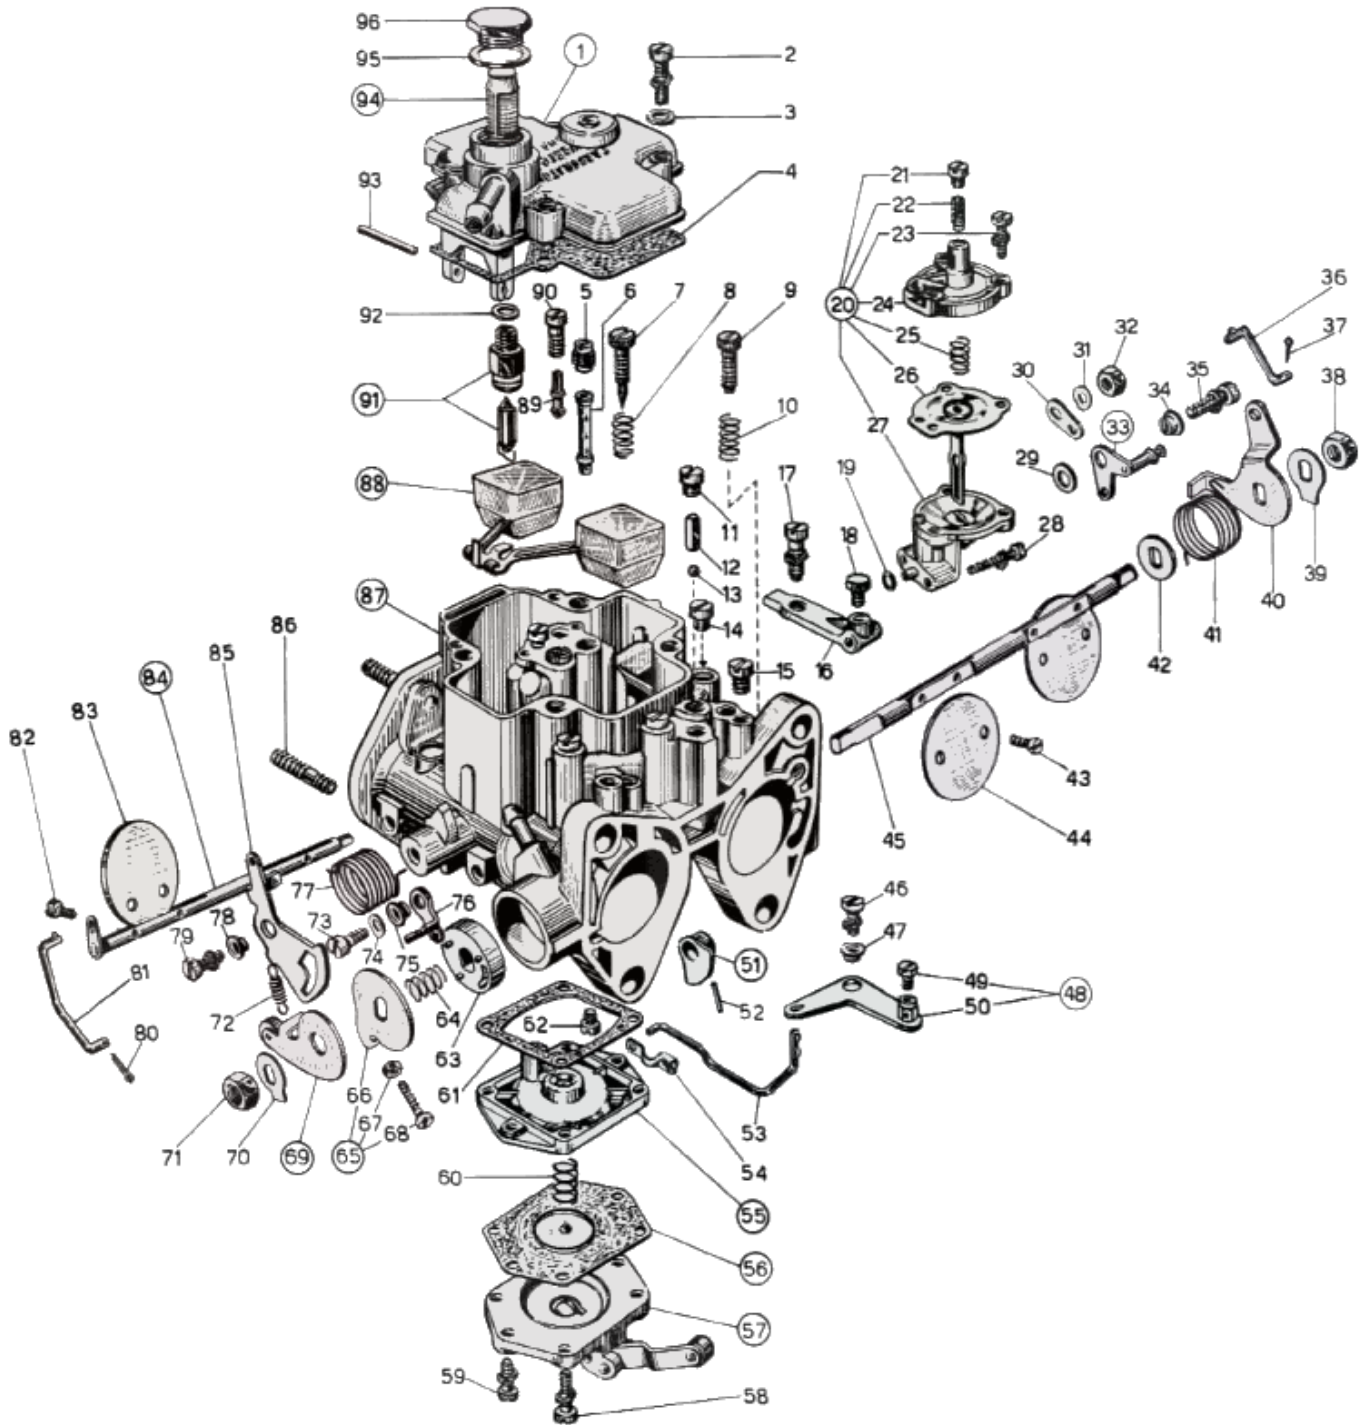

CarbDeal
Selling carburetor parts since 2005

WEBER 32 DCOF 6 - exploded view

<https://www.carbparts.eu>

Prices and product availability are subject to change

CarbDeal
Selling carburetor parts since 2005

WEBER 32 DCOF 6 - Parts list