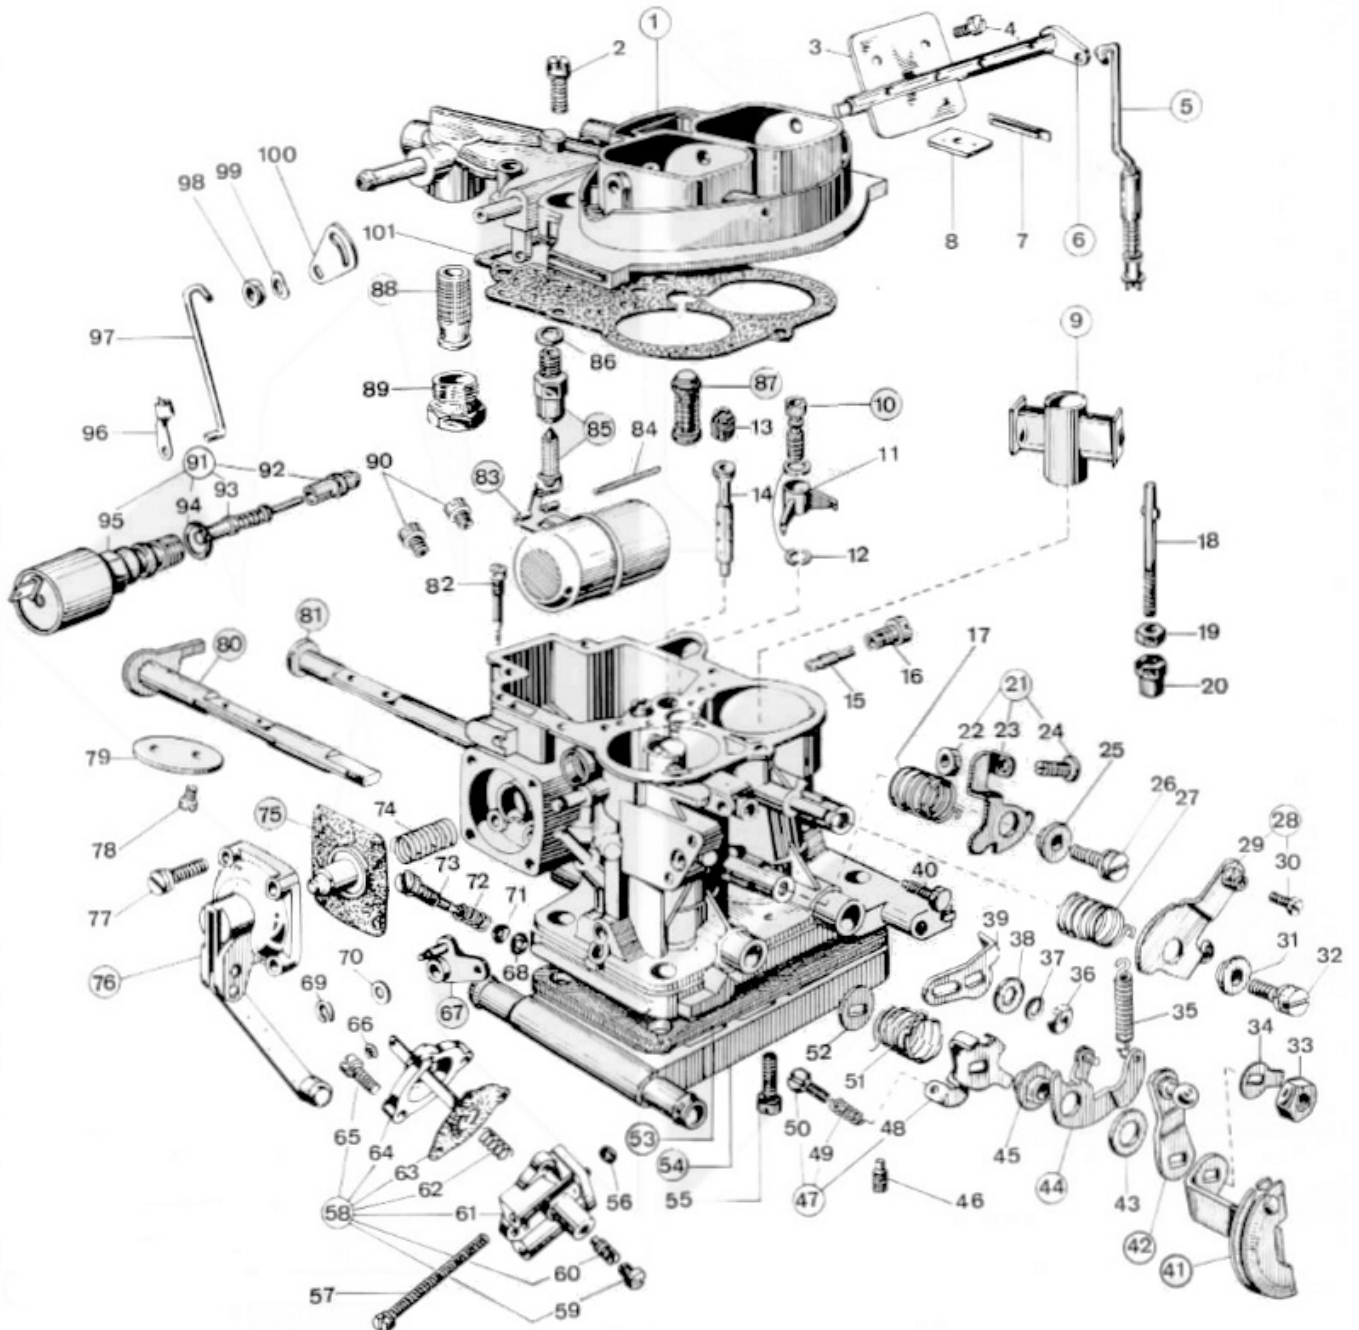

CarbDeal

Selling carburetor parts since 2005

WEBER 32 DIR 38 - exploded view

<https://www.carbparts.eu>

Prices and product availability are subject to change

CarbDeal
Selling carburetor parts since 2005

WEBER 32 DIR 38 - Parts list

No	Part No	Price	Pcs	Description	No	Part No	Price	Pcs	Description
1	31716.185	£ 0	1	Top Cover	51	47610.012	£ 3.8	1	Spring
2	64700.005	£ 0.5	5	Top Cover Fixing Screw	52	55555.001	£ 1.7	1	Shaft Spacer
3	64010.006	£ 9.3	2	Choke Plate	53	39152.014	£ 0	1	Base Spacer Gasket
4	64525.003	£ 0	4	Choke Plate Fixing Screw	54	39166.001	£ 0	1	Heated Base
5	61287.012	£ 0	1	Choke Rod	55	64695.021	£ 1.9	1	Screw
6	10020.215	£ 0	1	Choke Shaft	56	41565.008	£ 0.7	1	O-Ring
7	61070.002	£ 2.5	2	Dust Seal Plug	57	64700.020	£ 0	2	Screw
8	52135.010	£ 2.5	2	Dust Seal Plate	58	57804.065	£ 0	1	Cold Start Unit Including
9	71120.350	£ 0	2	Auxiliary Venturi	59	61015.003	£ 0	1	Plug
10	64290.015	£ 0	1	Valve	60	64595.005	£ 7.9	1	Screw
11	76227	£ 0	1	Pump Jet	61	57804.023	£ 0	1	Starting Device
12	41540.014	£ 2.1	2	Pump Jet Gasket	62	47600.003	£ 4.8	1	Spring
13	77201	£ 1.8	2	Air Corrector Jet	63	47407.065	£ 52.2	1	Diaphragm
14	61440	£ 12	2	Emulsion Tube	64	32382.011	£ 0	1	Cold Start Cover
15	74403	£ 2.2	1	Idle Jet	65	64700.004	£ 1.7	3	Fixing Screw
16	52570.005	£ 5.4	1	Idle Jet Holder	66	10140.501	£ 1.4	1	Spring Ring
17	47610.056	£ 4.2	1	Spring	67	45027.114	£ 0	1	Lever
18	61285.025	£ 0	1	Rod	68	41565.002	£ 0.4	1	O-Ring
19	34705.002	£ 0	1	Nut	69	10140.501	£ 1.4	1	Clip
20	64905.001	£ 0	1	Screw	70	55510.034	£ 0.4	1	Washer
21	45138.012	£ 0	1	Lever Assembly Including	71	58000.006	£ 1.6	1	Cup Washer
22	34715.006	£ 0	1	Nut	72	47600.007	£ 1.9	1	Spring
23	45136.056	£ 0	1	Lever	73	64750.042	£ 0	1	Mixture Screw
24	64595.009	£ 0	1	Screw	74	47600.107	£ 5.4	1	Accelerator Pump Spring
25	12775.058	£ 0	1	Bushing	75	47407.261	£ 8.1	1	Pump Diaphragm
26	64700.012	£ 2.4	1	Lever Fixing Screw	76	32486.019	£ 0	1	Accelerator Pump Cover
27	47610.056	£ 4.2	1	Spring	77	64700.004	£ 1.7	4	Fixing Screw
28	45202.085	£ 0	1	Lever Assembly Including	78	64520.023	£ 2.4	4	Fixing Screw
29	45202.084	£ 0	1	Lever	79	64005.090	£ 13.3	2	Throttle Valve
30	64615.004	£ 0	1	Screw	80	10015.505	£ 0	1	Primary Throttle Shaft
31	12775.057	£ 0	1	Bushing	81	10015.479	£ 0	1	Secondary Throttle Shaft
32	64700.012	£ 2.4	1	Lever Fixing Screw	82	64900.001	£ 6.5	1	Pump Discharge Blanking Needle
33	34715.014	£ 0.9	1	Throttle Shaft Fixing Nut	83	41015.004	£ 44.9	1	Brass Float
34	55520.002	£ 0.9	1	Shaft Lock Tab	84	52000.015	£ 1.5	1	Float Pin
35	47605.034	£ 0	1	Spring	85	79519	£ 0	1	Needle & Seat
36	34705.001	£ 0.7	1	Fixing Nut	86	83102.070	£ 1.4	1	Needle Valve Gasket
37	55525.001	£ 0	1	Spring Washer	87	Not Available	£ 0	1	Valve
38	55510.046	£ 1.3	1	Washer For Loose Lever	88	37022.010	£ 3.2	1	Fuel Filter
39	45032.013	£ 7.4	1	Lever	89	61002.018	£ 6.5	1	Strainer Inspection Plug
40	64605.017	£ 1.5	1	Choke Cable Clamp	90	73801	£ 2.3	2	Main Jet
41	45041.089	£ 0	1	Carb Lever	91	43840.001	£ 0	1	Idle Cut Off Solenoid Unit Including
42	45027.112	£ 0	1	Lever	92	74407	£ 0	1	Idle Jet
43	55510.061	£ 1.7	1	Washer For Loose Lever	93	52352.001	£ 0	1	Needle
44	45069.021	£ 0	1	Lever	94	41565.013	£ 0	1	Gasket
45	12765.002	£ 0	1	Spacer Bushing	95	43846.001	£ 0	1	Idle Cut Off Solenoid Unit Including
46	64595.005	£ 7.9	1	Screw For Secondary Throttle	96	47670.008	£ 0	1	Spring
47	45138.011	£ 0	1	Lever Assembly Including	97	61280.094	£ 0	1	Rod
48	45136.055	£ 0	1	Lever	98	34715.006	£ 0	1	Nut
49	47600.007	£ 1.9	1	Spring	99	55530.007	£ 0	1	Washer
50	64625.006	£ 0	1	Screw	100	45129.012	£ 0	1	Lever

<https://www.carbparts.eu>

Prices and product availability are subject to change