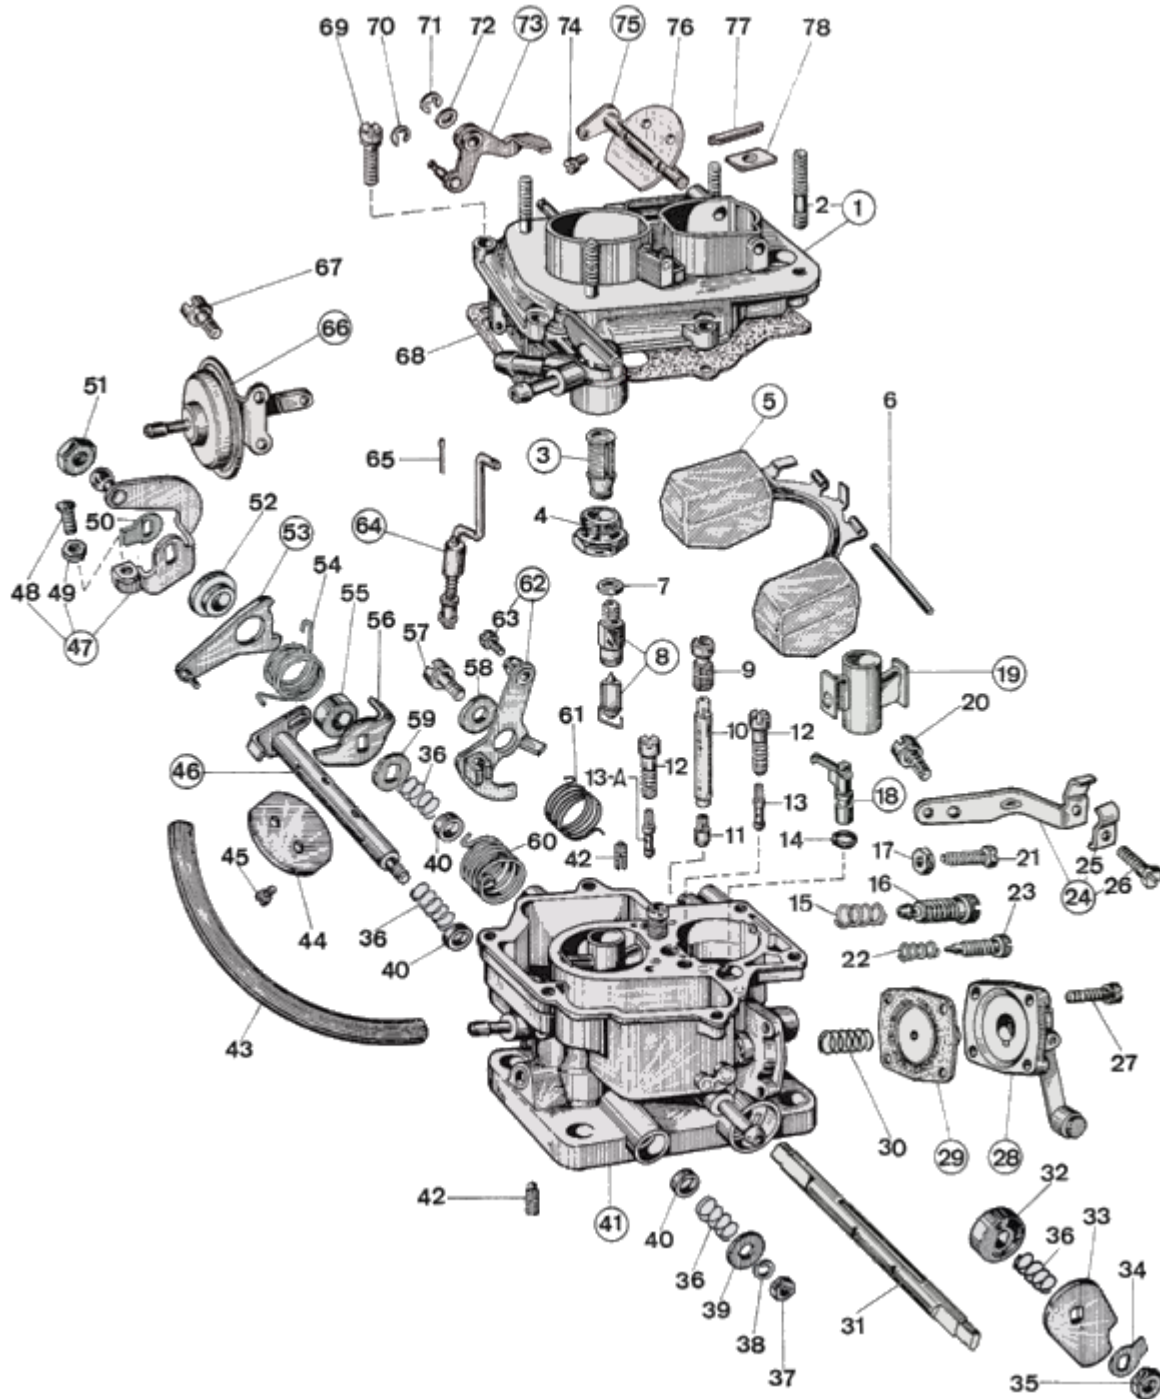

WEBER 32 DMTR 20 - exploded view

<https://www.carbparts.eu>

Prices and product availability are subject to change

CarbDeal
Selling carburetor parts since 2005

WEBER 32 DMTR 20 - Parts list

No	Part No	Price	Pcs	Description	No	Part No	Price	Pcs	Description
1	31716.173	\$ 0	1	Carburetor cover Assy, including:	39	55510.081	\$ 2.3	1	Washer For Shaft
2	64960.008	\$ 0	4	— Stud	40	12750.085	\$ 3.2	3	Bushing
3	37022.002	\$ 4.4	1	Filter element	41		\$ 0	1	Carburettor body
4	61002.018	\$ 9	1	Fuel Filter Cover	42	64595.013	\$ 0	2	Secondary throttle adjusting screw
5	41030.012	\$ 0	1	Float	43	61400.018	\$ 0	1	Pneumatic pump connecting pipe
6	52000.036	\$ 2.2	1	Float Fulcrum Pin	44	64005.090	\$ 18.4	2	Throttle Valve
7	41535.015	\$ 0	1	Needle valve gasket	45	64520.027	\$ 0.7	4	Throttle plate screw
8	64240.008	\$ 0	1	Float valve	46	10016.207	\$ 0	1	Secondary Throttle Shaft Oversized
9	41370.001	\$ 6	1	Emulsion tube holder air corrector	46	10015.255	\$ 0	1	Secondary Throttle Shaft
9	41370.001	\$ 6	1	Emulsion tube holder air corrector	47	45041.071	\$ 0	1	Leva comando farfalla completa di:
10	61450.229	\$ 31.1	2	Emulsion Tube	48	64595.009	\$ 0	1	— Screw
11	41115.003	\$ 4	1	Main jet	49	34715.006	\$ 0	1	— Cold Start Nut
11	41115.801	\$ 0	1	Main jet	50	55520.002	\$ 1.2	1	Shaft Lock Tab
12	52570.004	\$ 8	2	Idle Jet Holder	51	34715.014	\$ 1.2	1	Throttle Spindle Nut
13	41160.823	\$ 0	1	Idle jet	52	12775.053	\$ 0	1	Bushing
13-A	41160.003	\$ 3	1	Idle jet	53	45069.015	\$ 0	1	Lever
14	41565.001	\$ 0	1	Pump Jet 'O' Ring	54	47610.092	\$ 5.9	1	Spindle return spring
15	47600.097	\$ 0	1	Compression Spring	55	12750.087	\$ 0	1	Bushing
16	64750.027	\$ 24.4	1	Idling adjustment screw	56	45136.052	\$ 0	1	Lever
17	34705.001	\$ 0.9	1	Nut	57	64700.012	\$ 3.3	1	Lever Fixing Screw
18	41254.008	\$ 14.8	1	Pump jet	58	55510.002	\$ 1.7	1	Spring Washer
19	31966.017	\$ 0	2	Auxiliary venturi	59	55555.019	\$ 1.7	1	Shaft Spacer
20	64700.012	\$ 3.3	1	Lever Fixing Screw	60	47610.091	\$ 0	1	Choke lever return spring
21	64625.012	\$ 6.5	1	Throttle Adjustment Screw	61	47610.058	\$ 0	1	Lever return spring
22	47600.007	\$ 2.6	1	Idle Mixture Screw Spring	62	45202.069	\$ 27.6	1	Choke Lever
23	64755.009	\$ 0	1	Idle Mixture Screw	63	64615.004	\$ 0	1	- Screw securing wire
24	58702.029	\$ 0	1	Sheat support Assy, including:	64	61287.023	\$ 0	1	Choke rod
25	52145.004	\$ 0	1	- Sheat securing plate	65	32610.005	\$ 1.7	1	Spilt pin
26	64615.007	\$ 0	1	- Screw securing wire	66	57804.107	\$ 0	1	Dispositivo di sgolfamento
27	64700.006	\$ 0	4	Pump Cover Screw	67	64700.012	\$ 3.3	2	Lever Fixing Screw
28	32486.047	\$ 0	1	Accelerator Pump Cover	68	41705.039	\$ 0	1	Carburettor Cover Gasket
29	47407.050	\$ 9.5	1	Pump diaphragm	69	64700.005	\$ 0.6	6	Top Cover Fixing Screw
30	47600.107	\$ 7.5	1	Pump Spring	70	10140.501	\$ 1.9	1	Locking Ring
31	10001.209	\$ 0	1	Primary Throttle Shaft - Oversized	71	10140.502	\$ 2.5	1	Locking Ring
31	10000.241	\$ 0	1	Primary Throttle Shaft	72	55510.034	\$ 0.5	1	Spring Washer
32	50002.008	\$ 9.1	1	Shaft Bushing	73	45069.017	\$ 0	1	Lever
33	14850.077	\$ 53.2	1	Pump Cam	74	64525.003	\$ 0	2	Choke plate fixing screw
34	55520.004	\$ 1.2	1	Throttle Shaft Lock Washer	75	10015.256	\$ 0	1	Choke shaft
35	34710.003	\$ 1.2	1	Throttle Spindle Nut	76	64010.029	\$ 0	1	Choke throttle valve
36	47600.027	\$ 0	4	Bush retaining spring	77	61070.002	\$ 3.5	1	Dust seal plug
37	34705.001	\$ 0.9	1	Nut	78	52135.010	\$ 3.5	1	Dust seal plate
38	55525.001	\$ 0	1	Spring Washer					