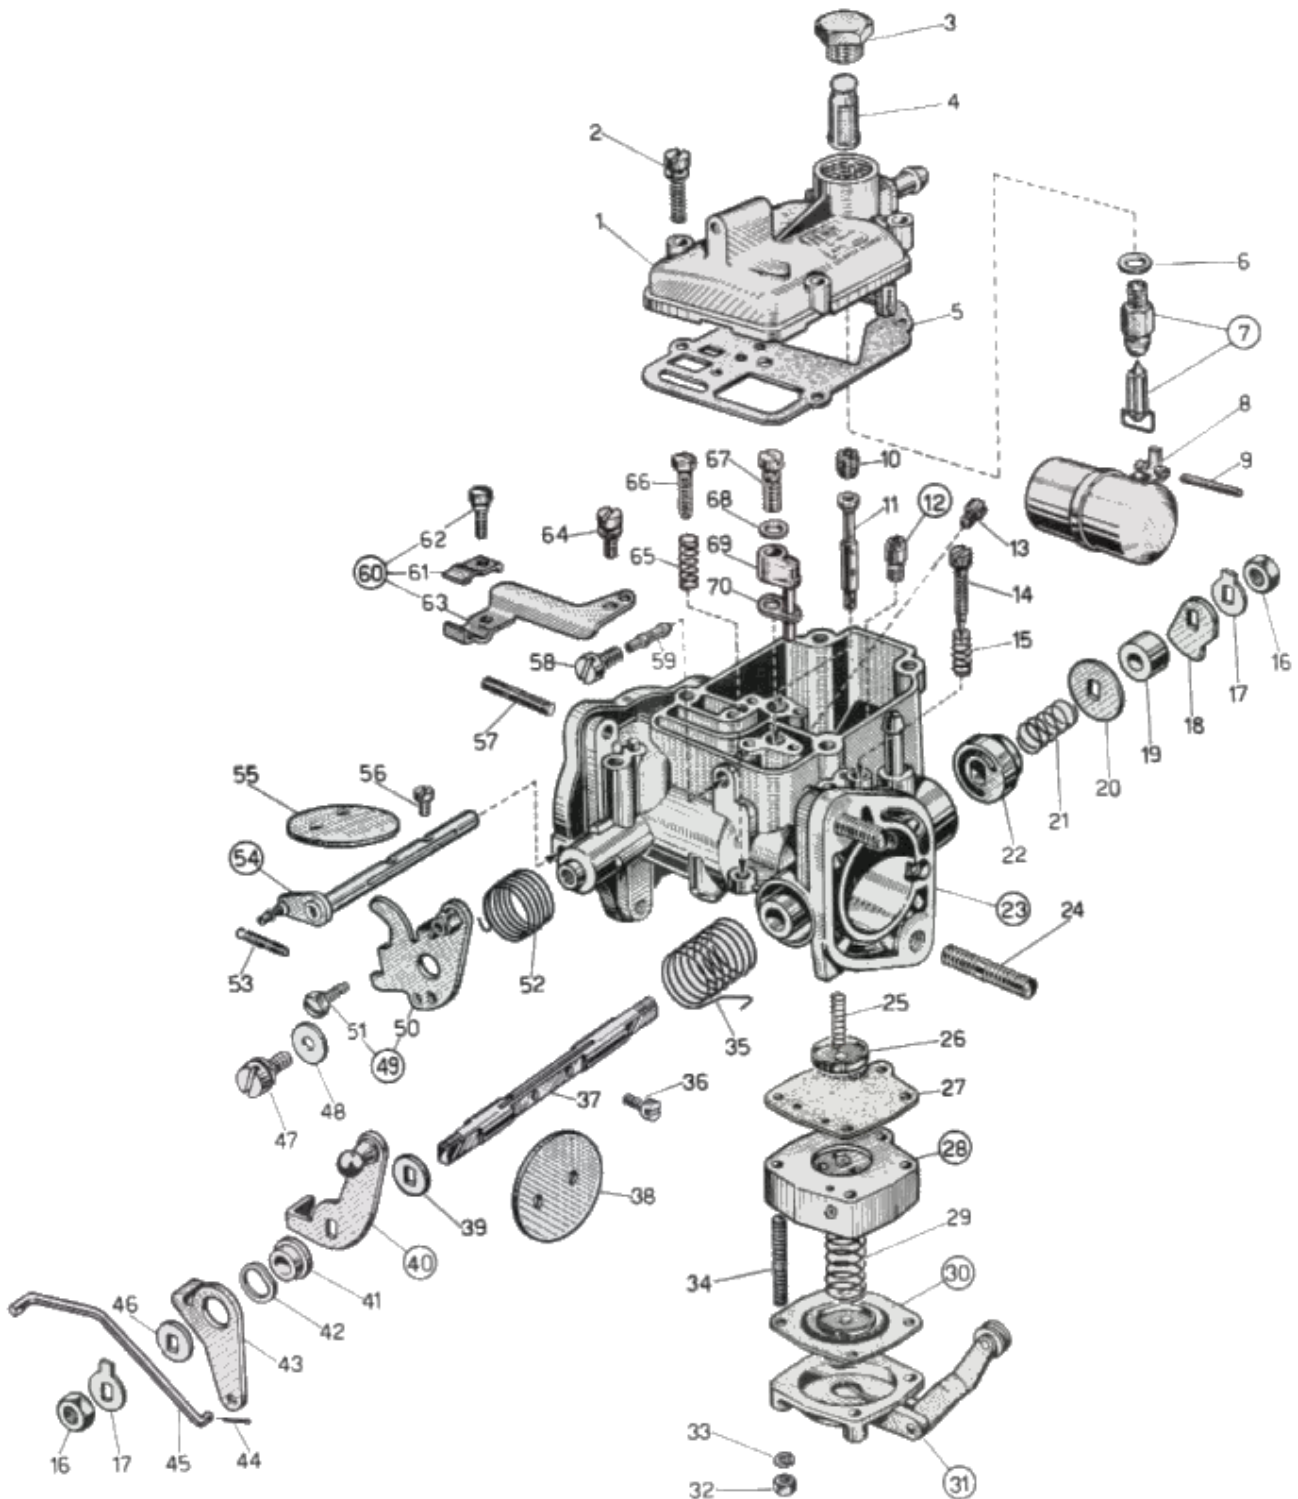

CarbDeal

Selling carburetor parts since 2005

WEBER 32 OF - exploded view

<https://www.carbparts.eu>

Prices and product availability are subject to change

CarbDeal
Selling carburetor parts since 2005

WEBER 32 OF - Parts list

No	Part No	Price	Pcs	Description	No	Part No	Price	Pcs	Description
1	31736.002	$ 0	1	Carburetor top cover	37	10000.415	$ 0	1	Throttle Shaft
2	64700.005	$ 0.6	4	Top Cover Fixing Screw	37	10001.445	$ 0	1	Primary Throttle Shaft - Oversized
3	61002.018	$ 9	1	Fuel Filter Cover	38	64005.092	$ 0	1	Throttle Valve
4	37022.002	$ 4.4	1	Filter element	39	55555.016	$ 2.3	1	Shaft Spacer
5	41715.004	$ 0	1	Top Cover Gasket	40	45034.023	$ 0	1	Throttle Valve Control Lever
6	41535.015	$ 0	1	Needle valve gasket	41	12775.027	$ 10.6	1	Bushing For Lever
7	64240.008	$ 0	1	Float valve	42	55530.002	$ 0	1	Wavy Washer
8	41015.011	$ 0	1	Float	43	45032.038	$ 0	1	Fast idling loose lever
9	52000.010	$ 2.2	1	Float Fulcrum Pin	44	32610.005	$ 1.7	1	Spilt pin
10	41360.001	$ 2.6	1	Air bleed jet	45	61280.032	$ 0	1	Tie rod
11	61440.166	$ 34.5	1	Emulsion tube	46	55555.003	$ 2.3	1	Washer For Shaft
12	64290.001	$ 7.9	1	Back bleed valve	47	64700.012	$ 3.3	1	Lever Fixing Screw
13	41120.001	$ 3.2	1	Main jet	48	55510.002	$ 1.7	1	Spring Washer
14	64750.001	$ 3	1	Idle Mixture Screw	49	45202.002	$ 0	1	Lever
15	47600.007	$ 2.6	1	Idle Mixture Screw Spring	50	45202.001	$ 0	1	— Throttle Lever
16	34715.014	$ 1.2	2	Throttle Spindle Nut	51	64615.004	$ 0	1	- Screw securing wire
17	55520.002	$ 1.2	2	Shaft Lock Tab	52	47610.058	$ 0	1	Lever return spring
18	14850.029	$ 0	1	Pump Cam	53	47605.023	$ 0	1	Choke return spring
19	12750.040	$ 0	1	Shaft Distance Piece	54	10015.212	$ 0	1	Choke shaft
20	55555.008	$ 0	1	Primary Shaft Distance Washer	55	64005.009	$ 0	1	Choke throttle valve
21	47600.027	$ 0	1	Bush retaining spring	56	64525.003	$ 0	2	Choke plate fixing screw
22	50002.003	$ 0	1	Shaft Bushing	57	64955.103	$ 0	3	Stud
23		$ 0	1	Carburetor body	58	52570.005	$ 7.4	1	Idle Jet Holder
24	64955.201	$ 0	2	Stud	59	41160.003	$ 3	1	Idle jet
25	47600.023	$ 0	1	Diaphragm Loading Spring	60	58702.004	$ 0	1	Supporto guaina completo di :
26	64190.005	$ 0	1	Pump Valve	61	52145.001	$ 0	1	Sheat securing plate
27	47405.012	$ 0	1	Pump Diaphragm	62	64615.007	$ 0	1	- Screw securing wire
28	39174.003	$ 0	1	Pump Body	63	58700.001	$ 0	1	— Sheat Support
29	47600.028	$ 6	1	Diaphragm Loading Spring	64	64700.012	$ 3.3	1	Lever Fixing Screw
30	47407.012	$ 0	1	Pump diaphragm	65	47600.007	$ 2.6	1	Idle Mixture Screw Spring
31	32486.011	$ 0	1	Accelerator Pump Cover	66	64625.007	$ 0.1	1	Throttle Adjustment Screw
32	34705.002	$ 0	4	— Cold Start Nut	67	64890.003	$ 0	1	Pump demand valve
33	55525.007	$ 1	4	Spring Washer	68	41530.012	$ 0	1	Pump jet gasket
34	64955.017	$ 0	4	Stud	69	41254.005	$ 0	1	Pump jet
35	47610.013	$ 0	1	Throttle Return Spring	70	41640.033	$ 0	1	Pump Jet Gasket
36	64520.023	$ 3.3	2	Throttle Plate Screw					

<https://www.carbparts.eu>

Prices and product availability are subject to change