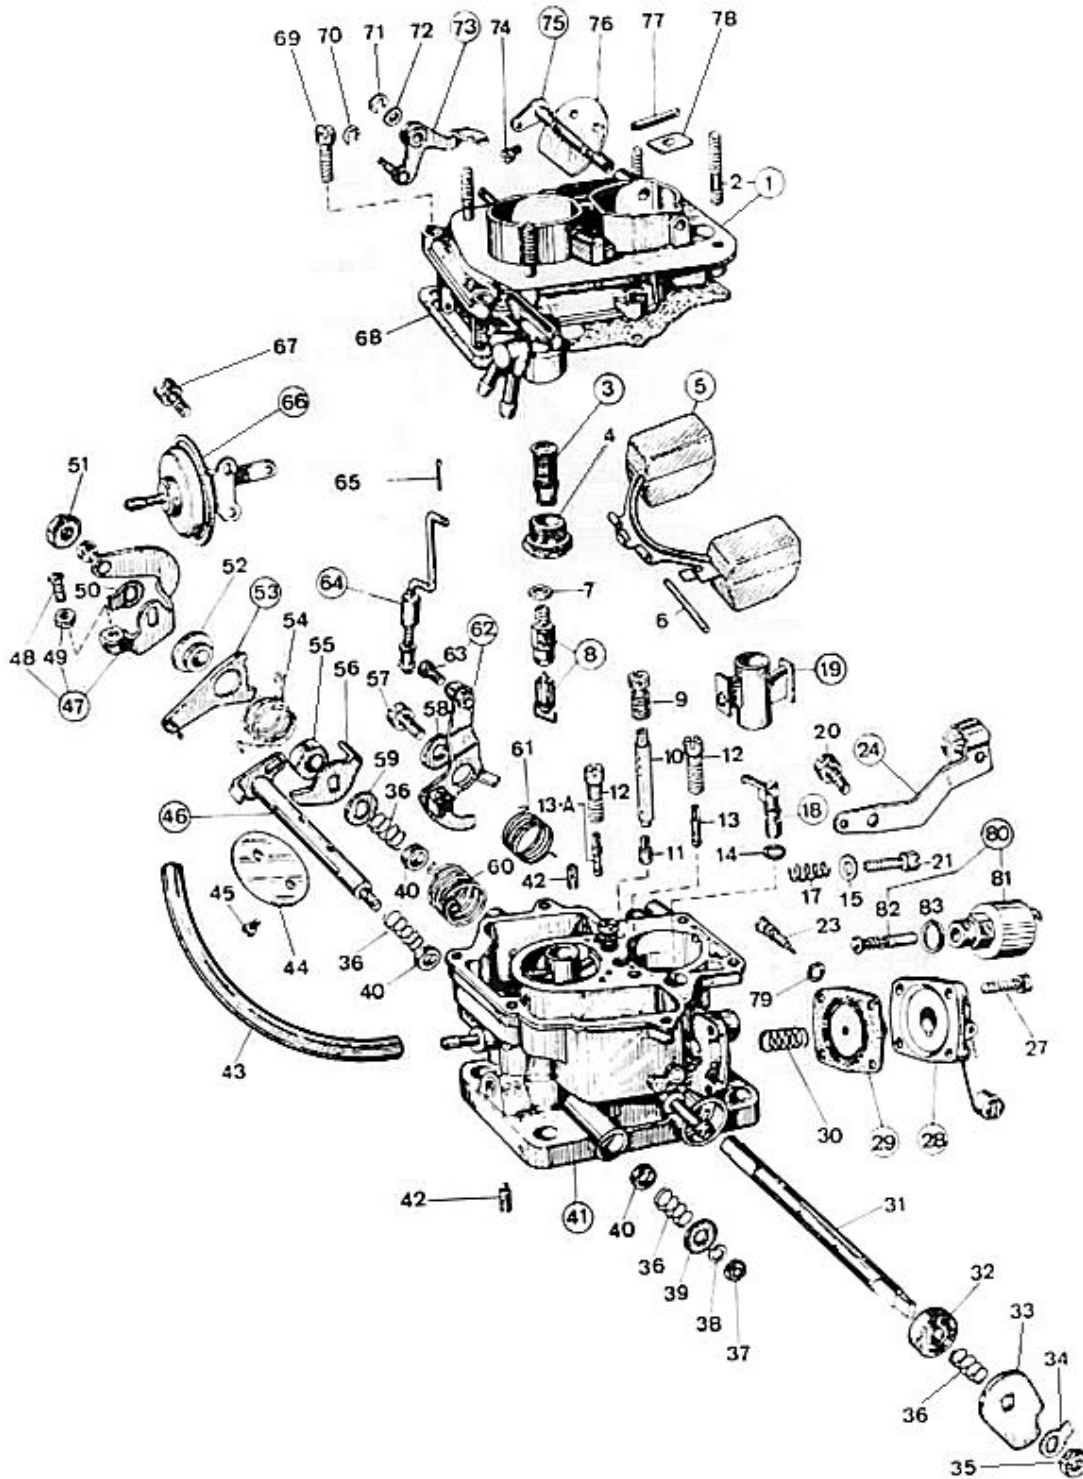

WEBER 34 DMTR 21 - exploded view

<https://www.carbparts.eu>

Prices and product availability are subject to change

CarbDeal
Selling carburetor parts since 2005

WEBER 34 DMTR 21 - Parts list

No	Part No	Price	Pcs	Description	No	Part No	Price	Pcs	Description
1	Not Available	€ 0	1	Carburetor Top- Including	45	64520.027	€ 0.6	4	Throttle Plate Screw
2	64955.004	€ 0	4	-5 Mm Stud 38 Mm Long	46	10015.255	€ 0	1	Secondary Throttle Shaft
3	37022.010	€ 3.7	1	Fuel Filter	46	10016.207	€ 0	1	Secondary Throttle Shaft Oversized
4	61002.018	€ 7.5	1	Fuel Filter Inspection Plug	47	45041.071	€ 0	1	Throttle Lever
5	41030.012	€ 0	1	Float - Plastic	48	64595.009	€ 0	1	Screw
6	52000.036	€ 1.8	1	Float Pin	49	34715.006	€ 0	1	Nut
7	83102.070	€ 1.6	1	Needle Valve Gasket	50	55520.002	€ 1	1	Shaft Nut Lock Tab
8	79507	€ 7.4	1	Needle & Seat	51	34715.014	€ 1	1	Shaft Nut
9	77501	€ 5	2	Air Corrector Jet	52	12775.053	€ 0	1	Bushing
10	61450	€ 24.2	2	Emulsion Tube	53	45069.015	€ 0	1	Loose Lever
11	73405	€ 3.3	2	Main Jet	54	47610.092	€ 4.9	1	Spring
12	52570.004	€ 6.7	2	Idle Jet Holder	55	12750.087	€ 0	1	Bushing
13	74403	€ 2.5	2	Idle Jet	56	Not Available	€ 0	1	Primary Throttle Stop Lever
14	41565.001	€ 0	1	Pump Jet O-Ring	57	64700.012	€ 2.8	1	Lever Fixing Screw
17	47600.007	€ 2.2	1	Idle Speed Screw Spring	58	55510.002	€ 1.4	1	Washer
18	76407	€ 12.4	1	Pump Jet	59	55555.019	€ 1.4	1	Shaft Spacer
19	71115	€ 0	2	Auxiliary Venturi	60	47610.091	€ 0	1	Spring
20	64700.012	€ 2.8	1	Lever Fixing Screw	61	47610.058	€ 0	1	Choke Lever Spring
21	64625.012	€ 5.4	1	Throttle Stop Screw	62	45202.091	€ 20.8	1	Choke Lever - Including
23	64750.044	€ 12	1	Mixture Screw	63	64615.004	€ 0	1	- Choke Cable Fixing Screw
24	Not Available	€ 0	1	Choke Cable Bracket	64	61287.009	€ 0	1	Choke Rod
27	64700.006	€ 0	4	Pump Cover Fixing Screw	65	32610.005	€ 1.4	1	Split Pin
28	Not Available	€ 0	1	Pump Cover	66	57804.107	€ 0	1	Carb Capsule
29	47404.249	€ 0	1	Accelerator Pump Diaphragm	67	64700.012	€ 2.8	2	Lever Fixing Screw
30	47600.107	€ 6.3	1	Accelerator Pump Spring	68	41705.041	€ 2.4	1	Top Cover Gasket
31	10001.209	€ 0	1	Primary Throttle Shaft - Oversized	69	64700.005	€ 0.5	6	Top Cover Fixing Screw
31	10000.241	€ 0	1	Primary Throttle Shaft	70	10140.501	€ 1.6	1	Spring Ring
32	50002.008	€ 7.6	1	Shaft Bushing	71	10140.502	€ 2.1	1	Clip
33	Not Available	€ 0	1	Pump Cam	72	55510.034	€ 0.4	1	Carb Washer
34	55520.004	€ 1	1	Shaft Nut Lock Tab	73	45069.017	€ 0	1	Lever
35	34710.003	€ 1	1	Shaft Nut	74	64525.003	€ 0	2	Choke Plate Fixing Screw
36	47600.027	€ 0	4	Shaft Nut Bushing Retaining Spring	75	10015.256	€ 0	1	Choke Rod
37	34705.001	€ 0.8	1	Fixing Nut	76	64010.029	€ 0	1	Choke Plate
38	55525.001	€ 0	1	Spring Washer	77	61070.002	€ 2.9	1	Dust Seal Plate
39	Not Available	€ 0	1	Washer	78	52135.010	€ 2.9	1	Dust Seal Plate
40	12750.085	€ 2.7	3	Shaft Retaining Bushing	79	41565.010	€ 0	1	O-Ring
41	Not Available	€ 0	1	Carburetor Body	80	43840.014	€ 0	1	Idle Cut Off Unit Complete - Includes
42	Not Available	€ 0	2	Set Screw	81	Not Available	€ 0	1	Idle Cut Off Unit
43	Not Available	€ 0	1	Vacuum Line	82	58352.010	€ 0	1	Idle Cut Off Needle
44	64005.018	€ 15.4	2	Throttle Plate					