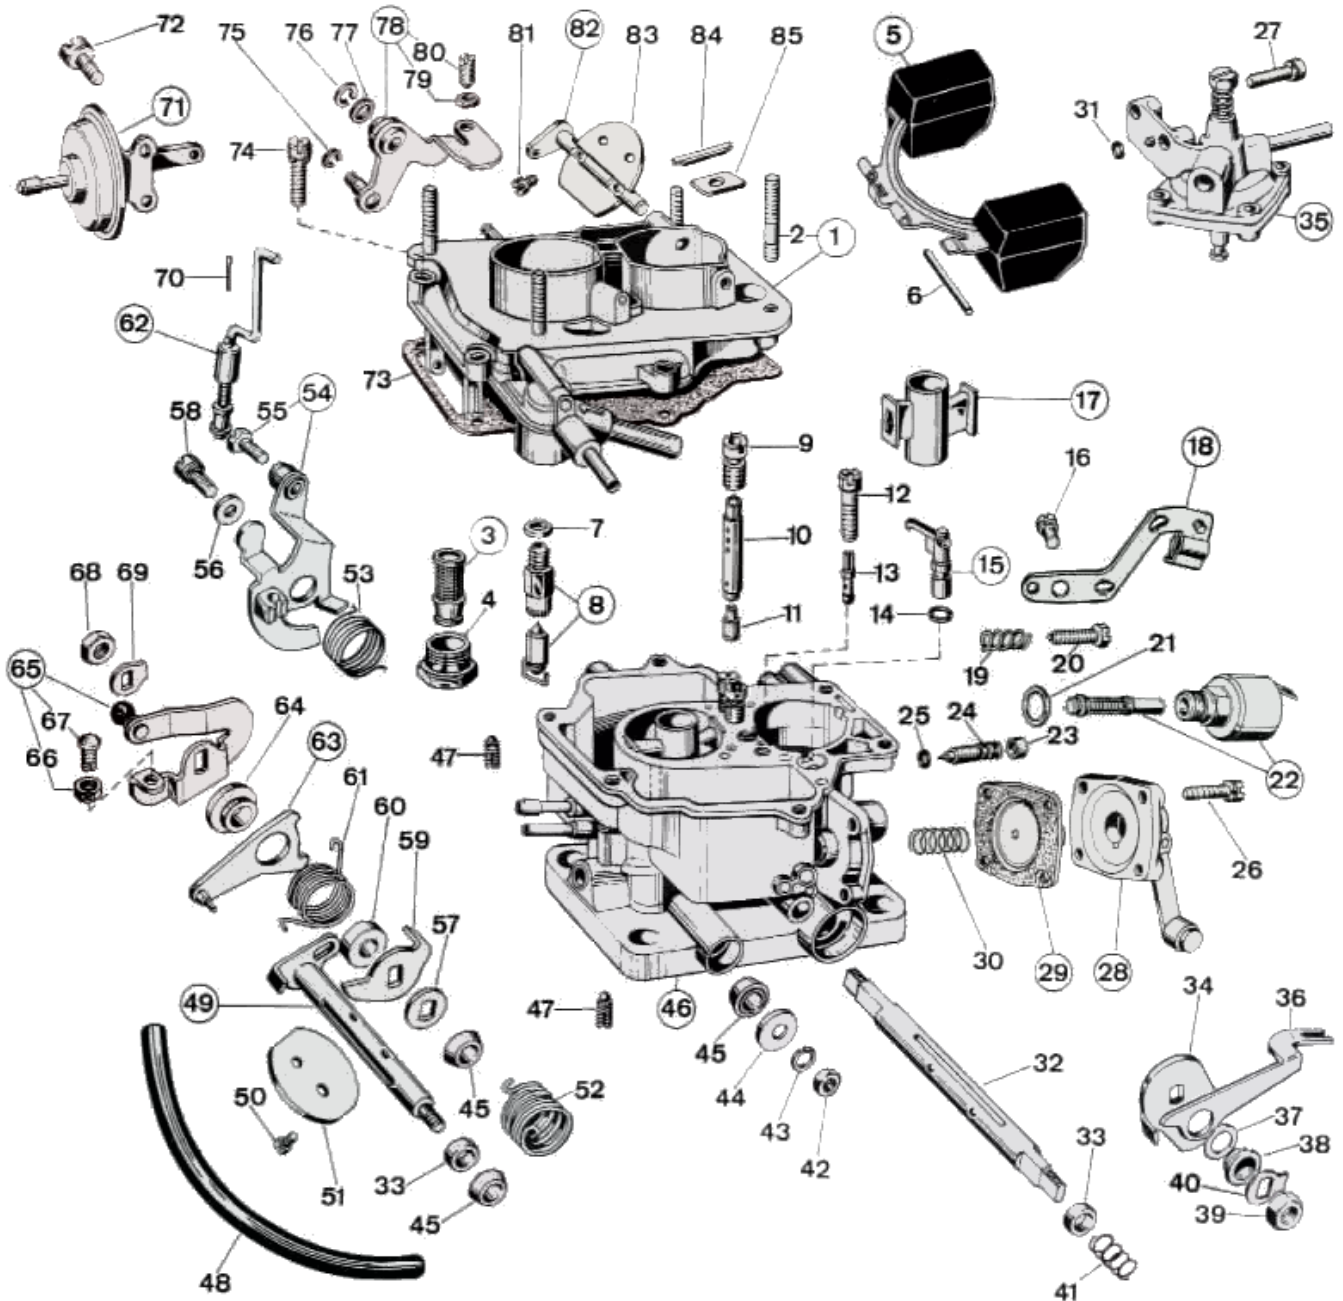

WEBER 34 DMTR 39 - exploded view

<https://www.carbparts.eu>

Prices and product availability are subject to change

CarbDeal
Selling carburetor parts since 2005

WEBER 34 DMTR 39 - Parts list

No	Part No	Price	Pcs	Description	No	Part No	Price	Pcs	Description
1	31716.217	\$ 0	1	Carburetor cover Assy, including:	41	47600.027	\$ 0	1	Bush retaining spring
2	64955.007	\$ 13.9	4	Inspection cover stud	42	34705.001	\$ 0.9	1	Nut
3	37022.002	\$ 4.4	1	Filter element	43	55525.001	\$ 0	1	Spring Washer
4	61002.018	\$ 9	1	Fuel Filter Cover	44	55510.081	\$ 2.3	1	Washer For Shaft
5	41030.012	\$ 0	1	Float	45	41575.010	\$ 3.7	3	Bushing
6	52000.036	\$ 2.2	1	Float Fulcrum Pin	46	-	\$ 0	1	Carburetor Body
7	83102.070	\$ 1.9	1	Needle valve gasket	47	64595.013	\$ 0	2	Secondary throttle adjusting screw
8	79507.175	\$ 26.3	1	Float valve	48	61400.012	\$ 0	1	Pneumatic pump connecting pipe
9	77501.190	\$ 8.6	1	Secondary air corrector jet	49	10015.255	\$ 0	1	Secondary Throttle Shaft
9	77501.225	\$ 8.6	1	Primary Air Corrector Jet	50	64520.027	\$ 0.7	4	Throttle plate screw
10	61450.225	\$ 20	1	Emulsion Tube	51	64005.018	\$ 18.4	2	Throttle Valve
10	61450.221	\$ 41.3	1	Emulsion Tube	52	47610.091	\$ 0	1	Choke lever return spring
11	73405.130	\$ 6.8	1	Main Jet	53	47610.058	\$ 0	1	Lever return spring
11	73405.115	\$ 6.8	1	Main Jet	54	45202.135	\$ 0	1	Lever
12	52570.004	\$ 8	2	Idle Jet Holder	55	64615.004	\$ 0	1	- Screw securing wire
13	74403.050	\$ 3.5	1	Idle jet	56	55510.002	\$ 1.7	1	Spring Washer
13	74403.050	\$ 3.5	1	Idle jet	57	55555.019	\$ 1.7	1	Shaft Spacer
14	41565.001	\$ 0	1	Pump Jet 'O' Ring	58	64700.012	\$ 3.3	1	Lever Fixing Screw
15	76407.045	\$ 14.8	1	Pump jet	59	45136.052	\$ 0	1	Lever
16	64700.012	\$ 3.3	1	Lever Fixing Screw	60	12750.087	\$ 0	1	Bushing
17	71115.400	\$ 0	1	Auxiliary Venturi Primary	61	47610.109	\$ 0	1	Lever return spring
17	71115.400	\$ 0	1	Auxiliary Venturi Primary	62	61287.030	\$ 0	1	Tie rod
18	58702.045	\$ 0	1	Choke Cable Bracket	63	45069.015	\$ 0	1	Lever
19	47600.007	\$ 2.6	1	Idle Mixture Screw Spring	64	12775.053	\$ 0	1	Bushing
20	64625.012	\$ 6.5	1	Throttle Adjustment Screw	65	45041.118	\$ 0	1	Fast Idling Loose Lever Assy Including
21	41535.003	\$ 2	1	Gasket for needle valve	66	34715.006	\$ 0	1	— Cold Start Nut
22	43840.013	\$ 0	1	Idle Cut Off Solenoid	67	64595.009	\$ 0	1	— Screw
23	61075.014	\$ 0	1	Idle mixture tamper proof plug	68	34715.014	\$ 1.2	1	Throttle Spindle Nut
24	64750.052	\$ 0	1	Air Adjusting Screw	69	55520.002	\$ 1.2	1	Shaft Lock Tab
25	41565.010	\$ 0	1	Idle Mixture Screw O Ring	70	32610.005	\$ 1.7	1	Spilt pin
26	64700.006	\$ 0	4	Pump Cover Screw	71	57804.262	\$ 0	1	Dispositivo sgolfamento
27	64700.011	\$ 0	2	Fixing Screw	72	64700.012	\$ 3.3	2	Lever Fixing Screw
28	32486.047	\$ 0	1	Accelerator Pump Cover	73	41705.039	\$ 0	1	Carburettor Cover Gasket
29	47407.050	\$ 9.5	1	Pump diaphragm	74	64700.005	\$ 0.6	6	Top Cover Fixing Screw
30	47600.107	\$ 7.5	1	Pump Spring	75	10140.501	\$ 1.9	1	Locking Ring
31	41565.008	\$ 0.9	1	O ring	76	10140.502	\$ 2.5	1	Locking Ring
32	10000.261	\$ 0	1	Primary Throttle Shaft	77	55510.034	\$ 0.5	1	Spring Washer
33	12750.085	\$ 3.2	2	Bushing	78	45069.047	\$ 0	1	Lever
34	14850.094	\$ 0	1	Pump Cam	79	34715.016	\$ 0	1	— Cold Start Nut
35	31800.032	\$ 0	1	Capsula minimo accelerato	80	64595.007	\$ 0	1	— Screw
36	45067.062	\$ 0	1	Fast Idle Control Lever	81	64525.003	\$ 0	2	Choke plate fixing screw
37	55530.002	\$ 3.6	1	Wavy Washer	82	10015.271	\$ 0	1	Choke shaft
38	12775.042	\$ 0	1	Bushing	83	64010.033	\$ 0	1	Choke throttle valve
39	34710.003	\$ 1.2	1	Throttle Spindle Nut	84	61070.002	\$ 3.5	1	Dust seal plug
40	55520.004	\$ 1.2	1	Throttle Shaft Lock Washer	85	52135.010	\$ 3.5	1	Dust seal plate