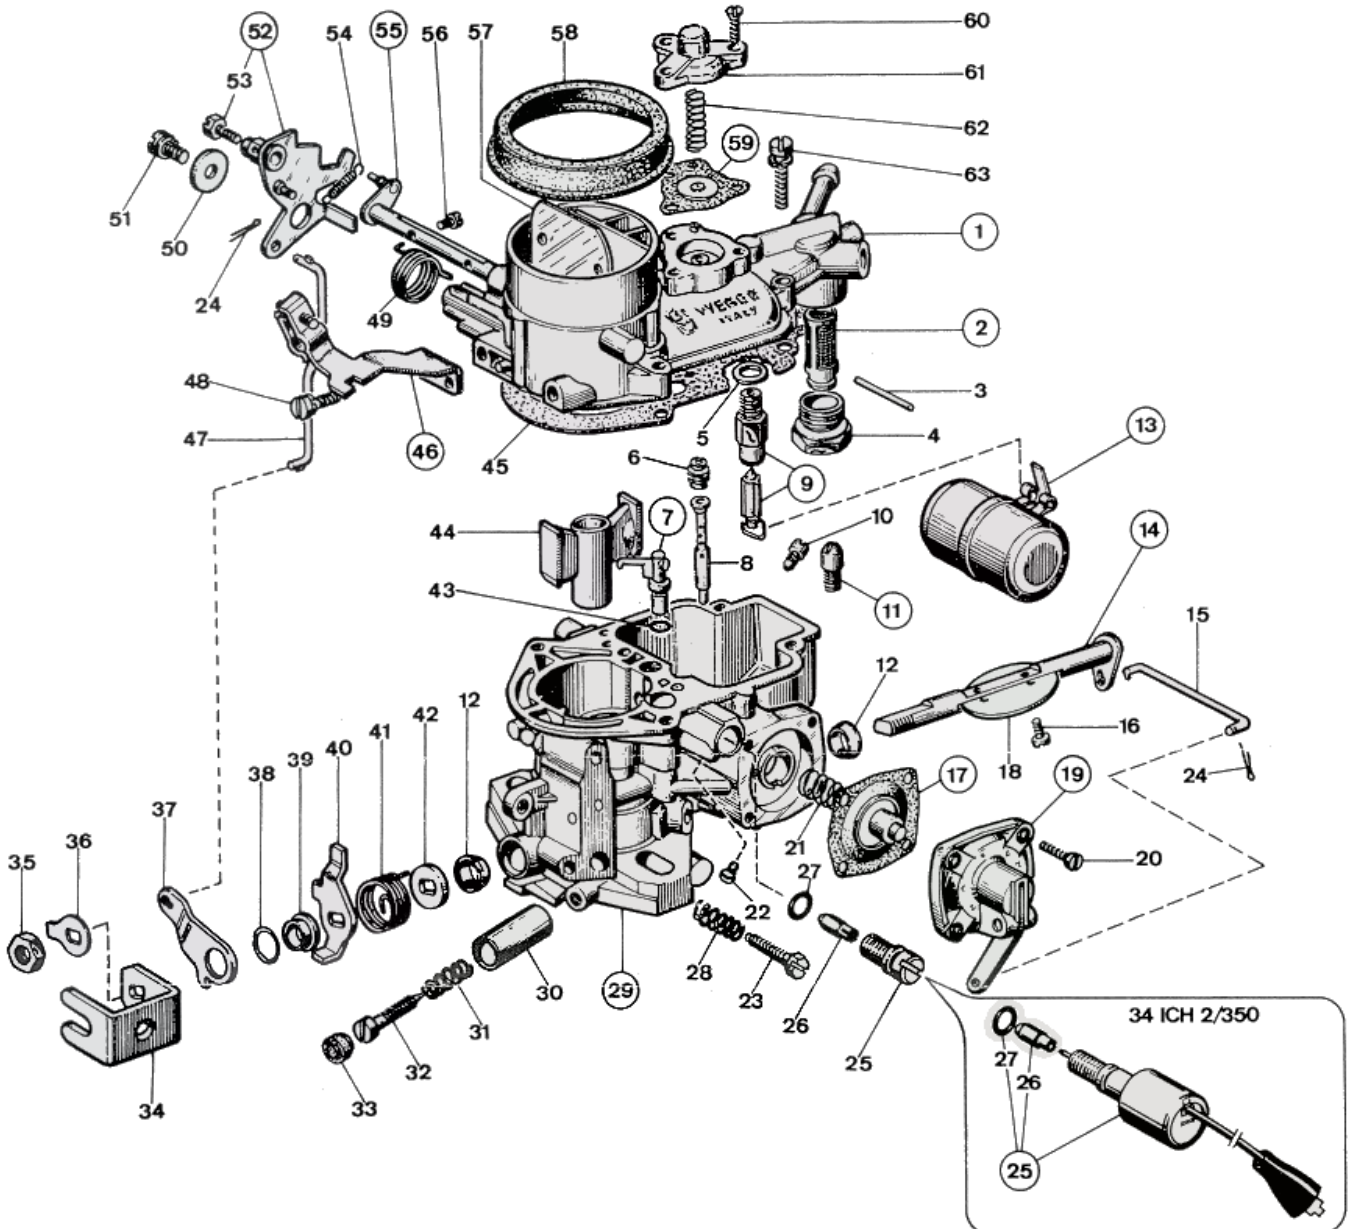

CarbDeal
Selling carburetor parts since 2005

WEBER 34 ICH - exploded view

<https://www.carbparts.eu>

Prices and product availability are subject to change

CarbDeal
Selling carburetor parts since 2005

WEBER 34 ICH - Parts list

No	Part No	Price	Pcs	Description	No	Part No	Price	Pcs	Description
1	31706.080	€ 0	1	Carburetor Body	32	64750.048	€ 19.4	1	Carb Adjusting Screw
2	37022.010	€ 3.7	1	Fuel Filter Screen	33	Not Serviced	€ 0	1	Plug
3	52000.010	€ 1.8	1	Float Pin	34	45136.029	€ 15.9	1	Throttle Valve Control Lever
4	61002.018	€ 7.5	1	Strainer Inspection Plug	35	34715.014	€ 1	1	Throttle Shaft Fixing Nut
5	83102.070	€ 1.6	1	Needle Valve Gasket	36	55520.002	€ 1	1	Shaft Lock Tab
6	77201	€ 2.1	1	Air Corrector Jet	37	45032.075	€ 0	1	Fast Idle Control Lever
7	76407	€ 12.4	1	Pump Jet	38	55530.002	€ 3	1	Wavy Washer
8	61440	€ 13.9	1	Emulsion Tube	39	12775.007	€ 0	1	Bushing
9	79507	€ 7.4	1	Needle & Seat	40	Not Serviced	€ 0	1	Lever
10	73801	€ 2.7	1	Main Jet	41	47610.058	€ 0	1	Spring For Choke Lever
11	79701	€ 6.6	1	Pump Valve	42	55555.016	€ 1.9	1	Shaft Spacer
12	41575.010	€ 3.1	2	Bushing	43	41565.001	€ 0	1	O-Ring
13	41015.011	€ 0	1	Float	44	70519.450	€ 0	1	Auxiliary Venturi
14	10015.494	€ 69.9	1	Throttle Shaft	45	41700.010	€ 4.5	1	Top Cover Gasket
15	61280.020	€ 12.5	1	Pump Control Rod	46	58702.023	€ 0	1	Choke Cable Bracket
16	64520.023	€ 2.8	2	Throttle Plate Fixing Screw	47	61280.021	€ 0	1	Fast Idle Control Rod
17	47407.261	€ 9.4	1	Accelerator Pump Diaphragm	48	64700.012	€ 2.8	1	Lever Fixing Screw
18	64005.007	€ 0	1	Throttle Plate	49	47610.003	€ 4.9	1	Spring
19	Not Serviced	€ 0	1	Pump Cover	50	55510.002	€ 1.4	1	Washer
20	64565.001	€ 0	4	Screw	51	64700.012	€ 2.8	1	Lever Fixing Screw
21	47600.107	€ 6.3	1	Accelerator Pump Spring	52	45202.125	€ 0	1	Lever
22	Not Serviced	€ 0	1	Plug	53	64615.004	€ 0	1	Screw
23	64625.012	€ 5.4	1	Throttle Stop Screw	54	47605.040	€ 0	1	Spring
24	32610.005	€ 1.4	2	Split Pin	55	10015.279	€ 0	1	Choke Shaft
25b	43904.050	€ 17.4	1	Idle Cut Off Solenoid	56	64525.003	€ 0	2	Choke Plate Fixing Screw
25a	52570.009	€ 13.5	1	Idle Jet Holder	57	64010.026	€ 0	1	Choke Plate
26	74409	€ 3.1	1	Idle Jet	58	10304.022	€ 0	1	Rubber Air Filter Adaptor
27	41565.019	€ 1.4	1	O Ring For Idle Jet	59	47407.250	€ 0	1	Power Valve Diaphragm
28	47600.007	€ 2.2	1	Spring For Throttle Stop Screw	60	Not Serviced	€ 0	3	Screw
29	Not Serviced	€ 0	1	Carburetor Body	61	Not Serviced	€ 0	1	Power Valve Cover
30	Not Serviced	€ 0	1	Bushing	62	47600.131	€ 0	1	Spring
31	47600.007	€ 2.2	1	Spring For Adjusting Screw	63		€ 0		Screw

<https://www.carbparts.eu>

Prices and product availability are subject to change