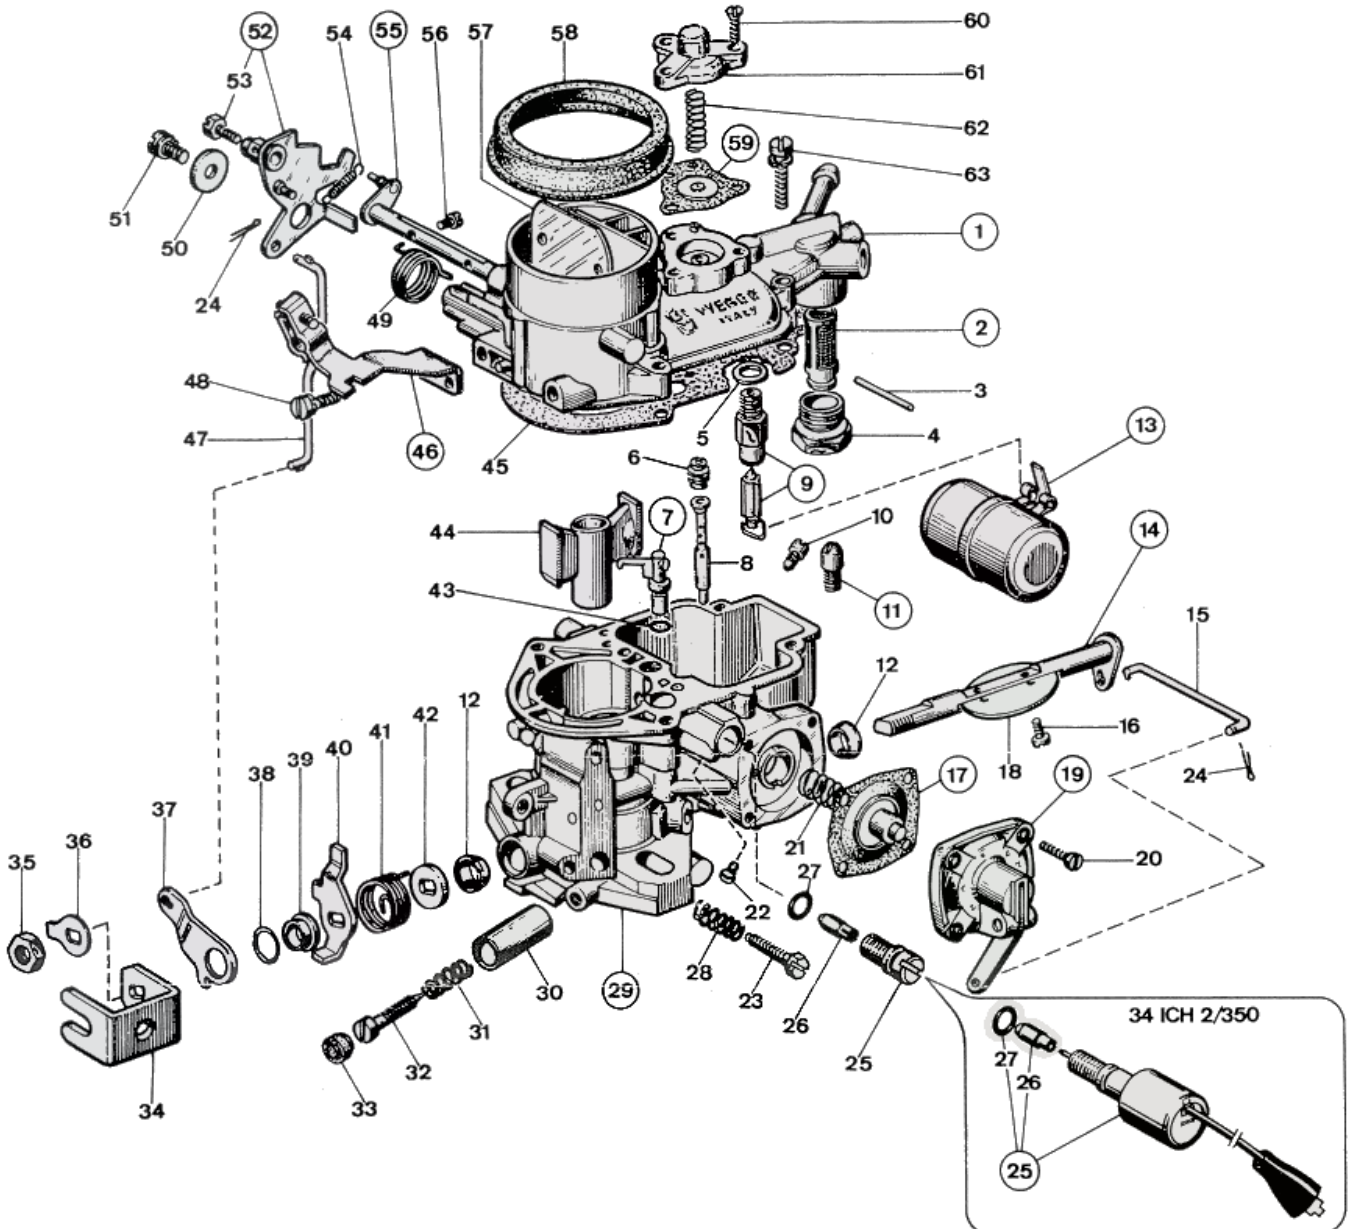

CarbDeal
Selling carburetor parts since 2005

WEBER 34 ICH - exploded view

<https://www.carbparts.eu>

Prices and product availability are subject to change

CarbDeal
Selling carburetor parts since 2005

WEBER 34 ICH - Parts list

No	Part No	Price	Pcs	Description	No	Part No	Price	Pcs	Description
1	31706.080	$ 0	1	Carburetor Body	32	64750.048	$ 23.3	1	Carb Adjusting Screw
2	37022.010	$ 4.4	1	Fuel Filter Screen	33	Not Serviced	$ 0	1	Plug
3	52000.010	$ 2.2	1	Float Pin	34	45136.029	$ 19	1	Throttle Valve Control Lever
4	61002.018	$ 9	1	Strainer Inspection Plug	35	34715.014	$ 1.2	1	Throttle Shaft Fixing Nut
5	83102.070	$ 1.9	1	Needle Valve Gasket	36	55520.002	$ 1.2	1	Shaft Lock Tab
6	77201	$ 2.6	1	Air Corrector Jet	37	45032.075	$ 0	1	Fast Idle Control Lever
7	76407	$ 14.8	1	Pump Jet	38	55530.002	$ 3.6	1	Wavy Washer
8	61440	$ 16.6	1	Emulsion Tube	39	12775.007	$ 0	1	Bushing
9	79507	$ 8.9	1	Needle & Seat	40	Not Serviced	$ 0	1	Lever
10	73801	$ 3.2	1	Main Jet	41	47610.058	$ 0	1	Spring For Choke Lever
11	79701	$ 7.9	1	Pump Valve	42	55555.016	$ 2.3	1	Shaft Spacer
12	41575.010	$ 3.7	2	Bushing	43	41565.001	$ 0	1	O-Ring
13	41015.011	$ 0	1	Float	44	70519.450	$ 0	1	Auxiliary Venturi
14	10015.494	$ 83.8	1	Throttle Shaft	45	41700.010	$ 5.4	1	Top Cover Gasket
15	61280.020	$ 15	1	Pump Control Rod	46	58702.023	$ 0	1	Choke Cable Bracket
16	64520.023	$ 3.3	2	Throttle Plate Fixing Screw	47	61280.021	$ 0	1	Fast Idle Control Rod
17	47407.261	$ 11.3	1	Accelerator Pump Diaphragm	48	64700.012	$ 3.3	1	Lever Fixing Screw
18	64005.007	$ 0	1	Throttle Plate	49	47610.003	$ 5.9	1	Spring
19	Not Serviced	$ 0	1	Pump Cover	50	55510.002	$ 1.7	1	Washer
20	64565.001	$ 0	4	Screw	51	64700.012	$ 3.3	1	Lever Fixing Screw
21	47600.107	$ 7.5	1	Accelerator Pump Spring	52	45202.125	$ 0	1	Lever
22	Not Serviced	$ 0	1	Plug	53	64615.004	$ 0	1	Screw
23	64625.012	$ 6.5	1	Throttle Stop Screw	54	47605.040	$ 0	1	Spring
24	32610.005	$ 1.7	2	Split Pin	55	10015.279	$ 0	1	Choke Shaft
25b	43904.050	$ 20.8	1	Idle Cut Off Solenoid	56	64525.003	$ 0	2	Choke Plate Fixing Screw
25a	52570.009	$ 16.2	1	Idle Jet Holder	57	64010.026	$ 0	1	Choke Plate
26	74409	$ 3.7	1	Idle Jet	58	10304.022	$ 0	1	Rubber Air Filter Adaptor
27	41565.019	$ 1.7	1	O Ring For Idle Jet	59	47407.250	$ 0	1	Power Valve Diaphragm
28	47600.007	$ 2.6	1	Spring For Throttle Stop Screw	60	Not Serviced	$ 0	3	Screw
29	Not Serviced	$ 0	1	Carburetor Body	61	Not Serviced	$ 0	1	Power Valve Cover
30	Not Serviced	$ 0	1	Bushing	62	47600.131	$ 0	1	Spring
31	47600.007	$ 2.6	1	Spring For Adjusting Screw	63		$ 0		Screw

<https://www.carbparts.eu>

Prices and product availability are subject to change