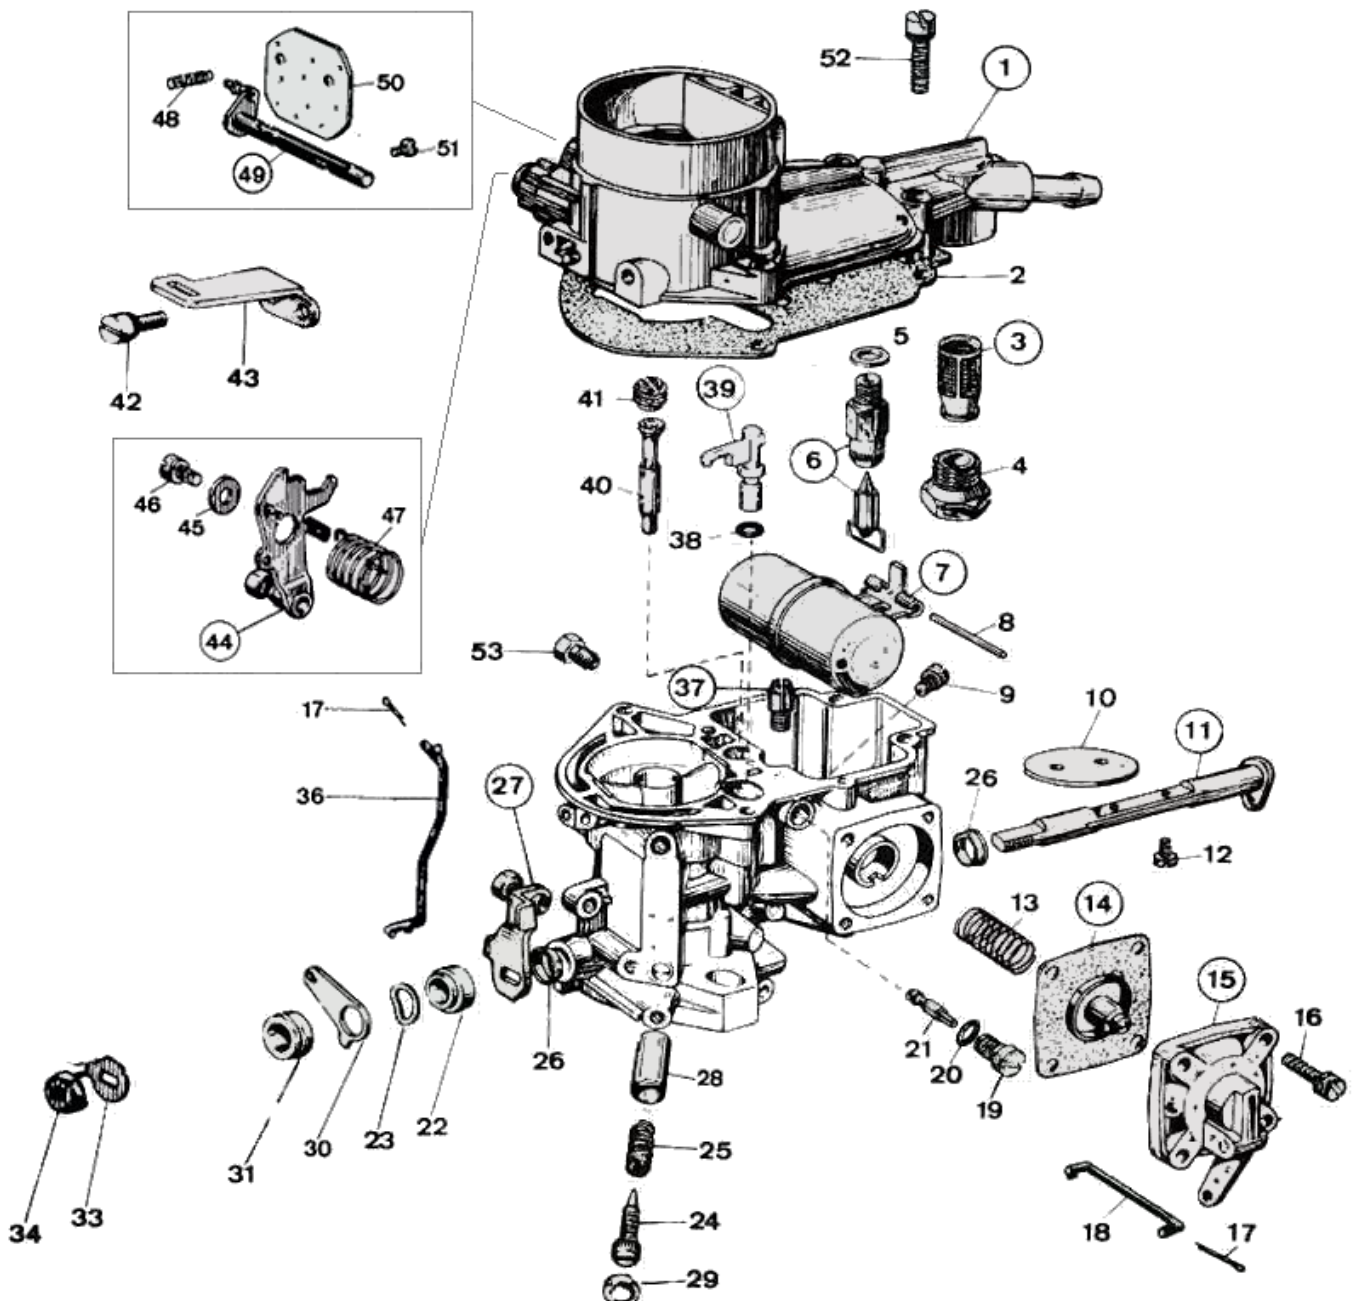

WEBER 34 ICT - exploded view

<https://www.carbparts.eu>

Prices and product availability are subject to change

CarbDeal

Selling carburetor parts since 2005

WEBER 34 ICT - Parts list

No	Part No	Price	Pcs	Description	No	Part No	Price	Pcs	Description
	92.1213.05	£ 0	1	Repair Kit	26	41575.010	£ 2.7	2	Shaft seal
	92.0286.05	£ 0	1	Gasket Kit	27	45048.054	£ 0	1	Throttle control lever
1	31706.055	£ 0	1	Carburetor cover	28		£ 0		
2	41700.010	£ 3.9	1	Carburetor cover gasket	29		£ 0	1	Idle tamper proof plug
3	37022.010	£ 3.2	1	Fuel Filter	30		£ 0		Lever
4	61002.018	£ 6.5	1	Filter inspection plug	31	12750.058	£ 0	1	Bush for fast idle control lever
5	83102.070	£ 1.4	1	Needle valve gasket	33	55520.002	£ 0.9	1	Lock washer
6	79507.175	£ 19	1	Needle valve	34	34715.014	£ 0.9	1	Cam fixing nut
7	41015.011	£ 0	1	Float	36		£ 0		Tie Rod
8	52000.010	£ 1.6	1	Float pin	37	79701.040	£ 7.5	1	Pump inlet valve with back bleed
9	73801.147	£ 4.9	1	Main jet	38	41565.001	£ 0	1	Gasket for pump jet
10	64005.007	£ 0	1	Throttle plate	39	76407.050	£ 10.7	1	Pump jet
11	10015.494	£ 60.7	1	Throttle shaft	40	61440.222	£ 12	1	Emulsion tube
12	64520.023	£ 2.4	2	Throttle fixing screw	41	77201.145	£ 2.5	1	Air corrector jet
13	47600.107	£ 5.4	1	Pump loading spring	42	64700.012	£ 2.4	1	Spring locking bracket fixing screw
14	47407.016	£ 0	1	Pump diaphragm	43	58490.016	£ 10.9	1	Spring locking bracket fixing screw
15	32486.002	£ 0	1	Pump cover	44		£ 0		Lever
16	64700.004	£ 1.7	4	Pump cover fixing screw	45	55510.002	£ 1.2	1	Screw washer for choke control lever
17	32610.005	£ 1.2	2	Split pin	46	64700.012	£ 2.4	1	Choke control lever fixing screw
18	61280.020	£ 10.9	1	Pump operating rod	47	47610.003	£ 4.3	1	Choke lever return spring
19	52570.009	£ 11.7	1	Idle jet holder	48	47605.025	£ 4.8	1	Choke automaticity spring
20	41565.019	£ 1.2	1	Gasket for idle jet holder	49	10015.279	£ 0	1	Choke shaft
21	74409	£ 2.7	1	Idle jet	50	64010.026	£ 0	1	Choke plate
22	12765.021	£ 0	1	Bush for fast idle control lever	51	64525.003	£ 0	2	Choke plate fixing screw
23	55530.002	£ 2.6	1	Spring washer	52	64700.005	£ 0.4	4	Carb. Cover fixing screw
24	64750.048	£ 16.9	1	Idle mixture adjusting screw	53	64605.017	£ 1.5	1	Sheath fixing screw
25	47600.007	£ 1.9	1	Spring for idle mix. adj. screw					

<https://www.carbparts.eu>

Prices and product availability are subject to change