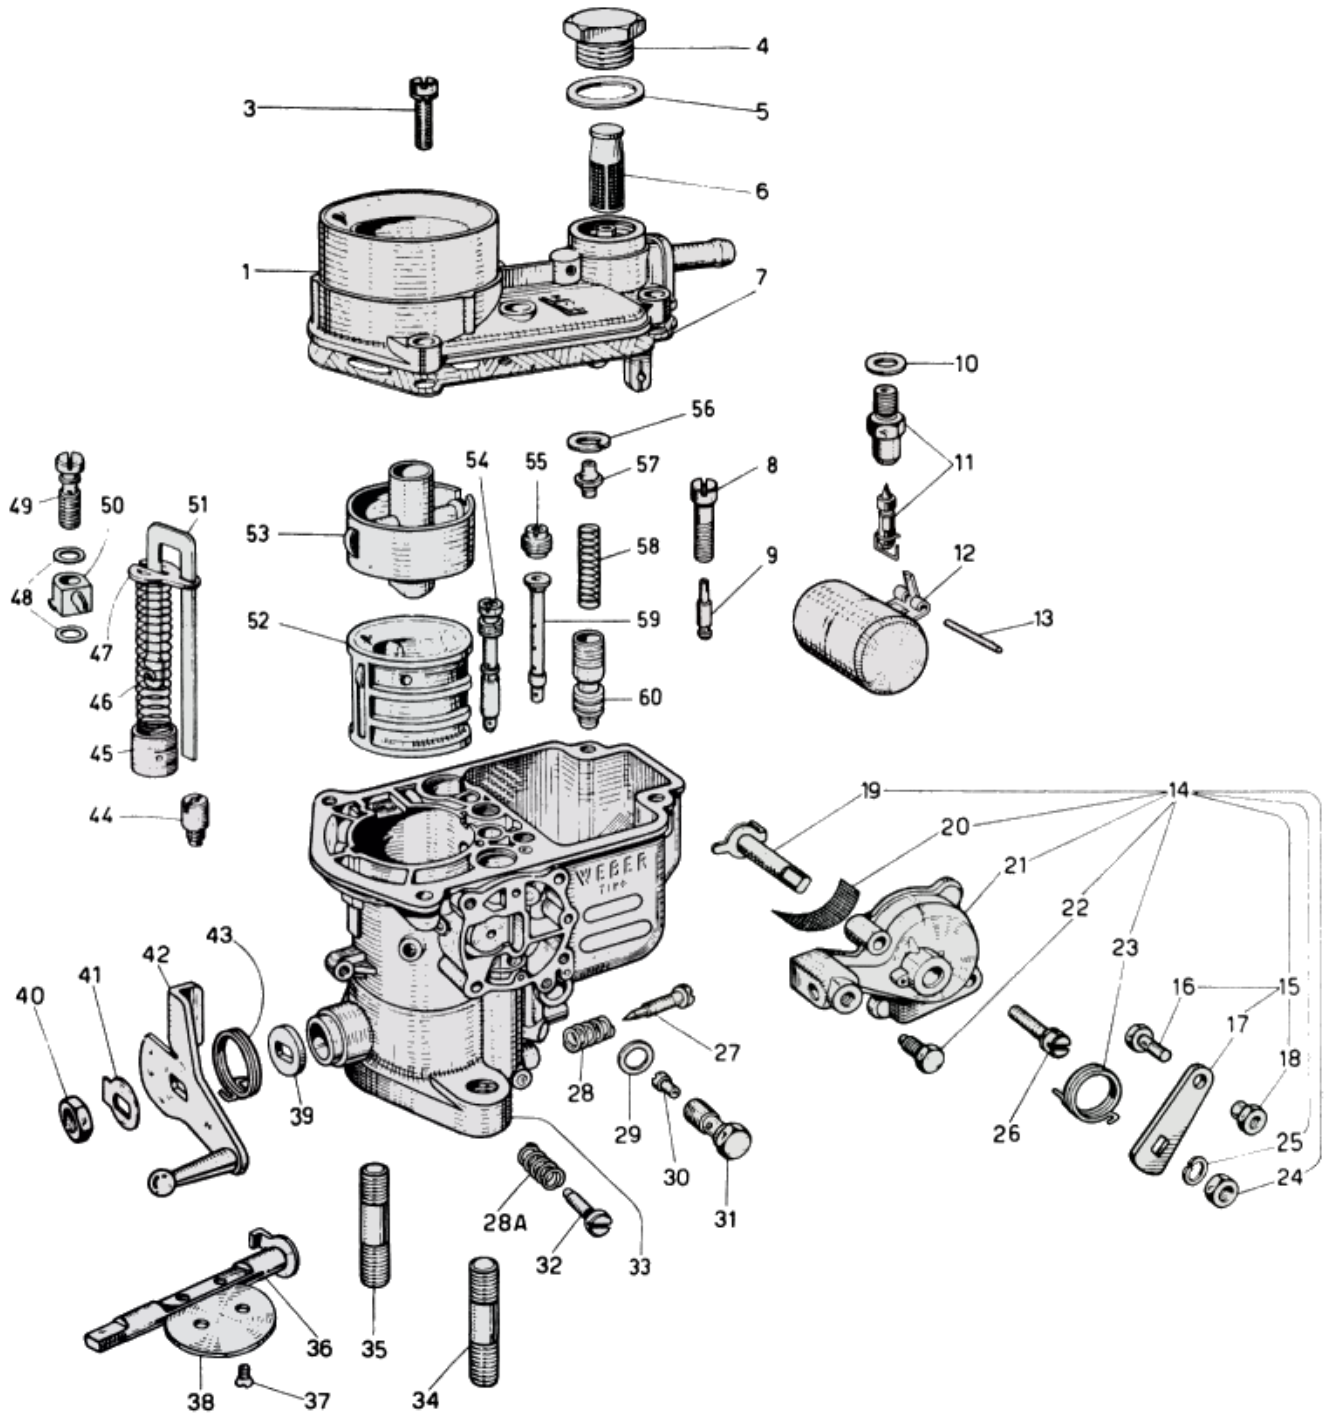

WEBER 34 IMPE - exploded view

<https://www.carbparts.eu>

Prices and product availability are subject to change

CarbDeal
Selling carburetor parts since 2005

WEBER 34 IMPE - Parts list

No	Part No	Price	Pcs	Description	No	Part No	Price	Pcs	Description
1		€ 0		Float-bowl cover	31		€ 0		Main-jet holder
3		€ 0		Screw	32		€ 0		Idle-speed screw
4	61002.010	€ 6.2		Filter-cap screw	33		€ 0		Carburetor body
5	41530.024	€ 0.3		Gasket	34		€ 0		Mounting stud
6	37022.002	€ 3.7		Fuel filter	35		€ 0		Mounting stud
7		€ 0		Gasket	36		€ 0		Throttle shaft
8		€ 0		Idle-jet holder	37		€ 0		Throttle-valve screw
9	74403.045	€ 2.9		Idle jet	38		€ 0		Throttle valve
10		€ 0		Gasket	39		€ 0		Washer
11	79516.200	€ 7.4		Float needle valve	40		€ 0		Throttle-shaft nut
12		€ 0		Float	41		€ 0		Throttle-shaft-end washer
13		€ 0		Float-fulcrum pin	42		€ 0		Throttle-shaft lever
14		€ 0		Choke	43		€ 0		Throttle-return spring
15		€ 0		Choke-lever assembly	44	79701.040	€ 8.7		Back bleed valve
16		€ 0		Screw	45		€ 0		Pump plunger
17		€ 0		Lever	46	47600.064	€ 4.6		Pump spring
18		€ 0		Nut	47		€ 0		Pump retainer plate
19		€ 0		Choke lever	48		€ 0		Washer
20		€ 0		Filter screen	49		€ 0		Pump holder
21		€ 0		Cover	50		€ 0		Pump jet
22		€ 0		Screw	51		€ 0		Pump lever
23		€ 0		Choke spring	52		€ 0		Venturi
24		€ 0		Nut	53		€ 0		Auxiliary venturi
25		€ 0		Washer	54		€ 0		Starter Jet
26		€ 0		Choke-cover screw	55	77201	€ 2.1		Air-correction jet
27		€ 0		Idle-mixture screw	56		€ 0		Retaining ring
28A		€ 0		Idle-speed-screw spring	57		€ 0		Spring guide
28		€ 0		Idle-mixture-screw spring	58	47600.105	€ 2.9		Delivery-valve spring
29		€ 0		Washer	59	61440.220	€ 7.5		Emulsion tube
30		€ 0		Main jet	60		€ 0		Cold start valve