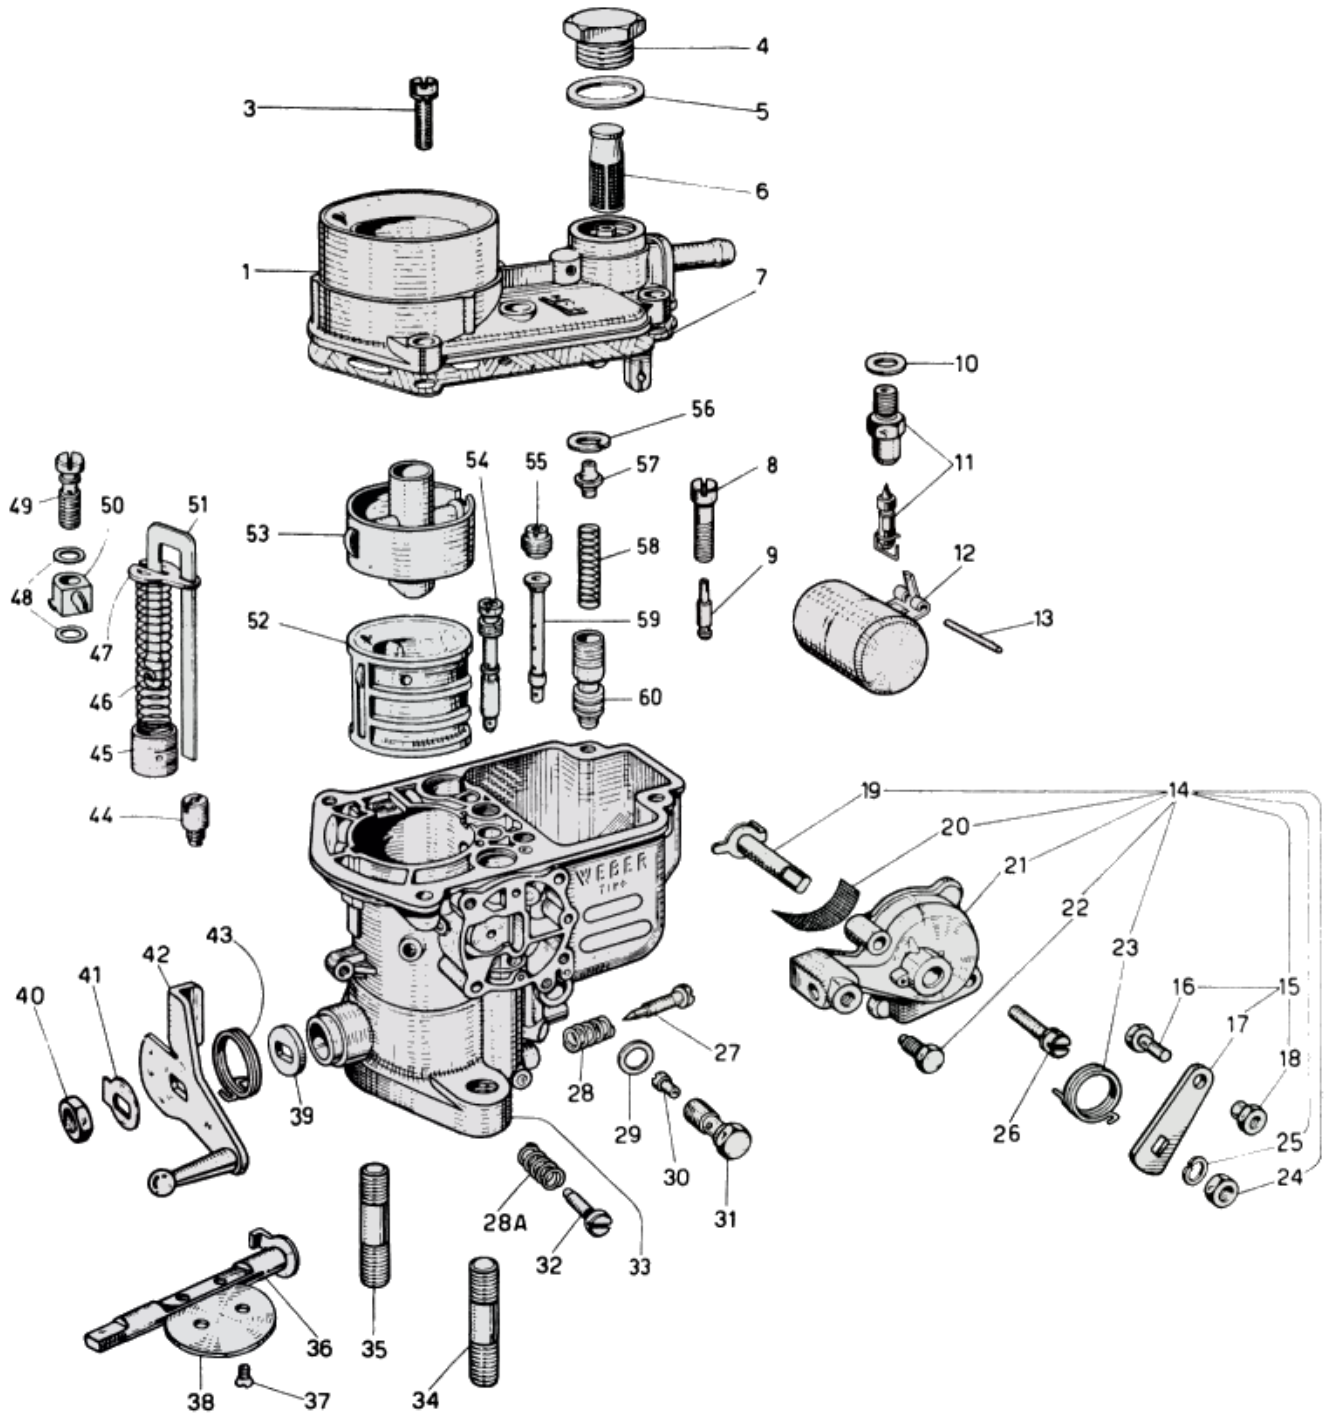

WEBER 34 IMPE - exploded view

<https://www.carbparts.eu>

Prices and product availability are subject to change

CarbDeal
Selling carburetor parts since 2005

WEBER 34 IMPE - Parts list

No	Part No	Price	Pcs	Description	No	Part No	Price	Pcs	Description
1		£ 0		Float-bowl cover	31		£ 0		Main-jet holder
3		£ 0		Screw	32		£ 0		Idle-speed screw
4	61002.010	£ 5.4		Filter-cap screw	33		£ 0		Carburetor body
5	41530.024	£ 0.2		Gasket	34		£ 0		Mounting stud
6	37022.002	£ 3.2		Fuel filter	35		£ 0		Mounting stud
7		£ 0		Gasket	36		£ 0		Throttle shaft
8		£ 0		Idle-jet holder	37		£ 0		Throttle-valve screw
9	74403.045	£ 2.5		Idle jet	38		£ 0		Throttle valve
10		£ 0		Gasket	39		£ 0		Washer
11	79516.200	£ 6.4		Float needle valve	40		£ 0		Throttle-shaft nut
12		£ 0		Float	41		£ 0		Throttle-shaft-end washer
13		£ 0		Float-fulcrum pin	42		£ 0		Throttle-shaft lever
14		£ 0		Choke	43		£ 0		Throttle-return spring
15		£ 0		Choke-lever assembly	44	79701.040	£ 7.5		Back bleed valve
16		£ 0		Screw	45		£ 0		Pump plunger
17		£ 0		Lever	46	47600.064	£ 4		Pump spring
18		£ 0		Nut	47		£ 0		Pump retainer plate
19		£ 0		Choke lever	48		£ 0		Washer
20		£ 0		Filter screen	49		£ 0		Pump holder
21		£ 0		Cover	50		£ 0		Pump jet
22		£ 0		Screw	51		£ 0		Pump lever
23		£ 0		Choke spring	52		£ 0		Venturi
24		£ 0		Nut	53		£ 0		Auxiliary venturi
25		£ 0		Washer	54		£ 0		Starter Jet
26		£ 0		Choke-cover screw	55	77201	£ 1.9		Air-correction jet
27		£ 0		Idle-mixture screw	56		£ 0		Retaining ring
28A		£ 0		Idle-speed-screw spring	57		£ 0		Spring guide
28		£ 0		Idle-mixture-screw spring	58	47600.105	£ 2.5		Delivery-valve spring
29		£ 0		Washer	59	61440.220	£ 6.5		Emulsion tube
30		£ 0		Main jet	60		£ 0		Cold start valve