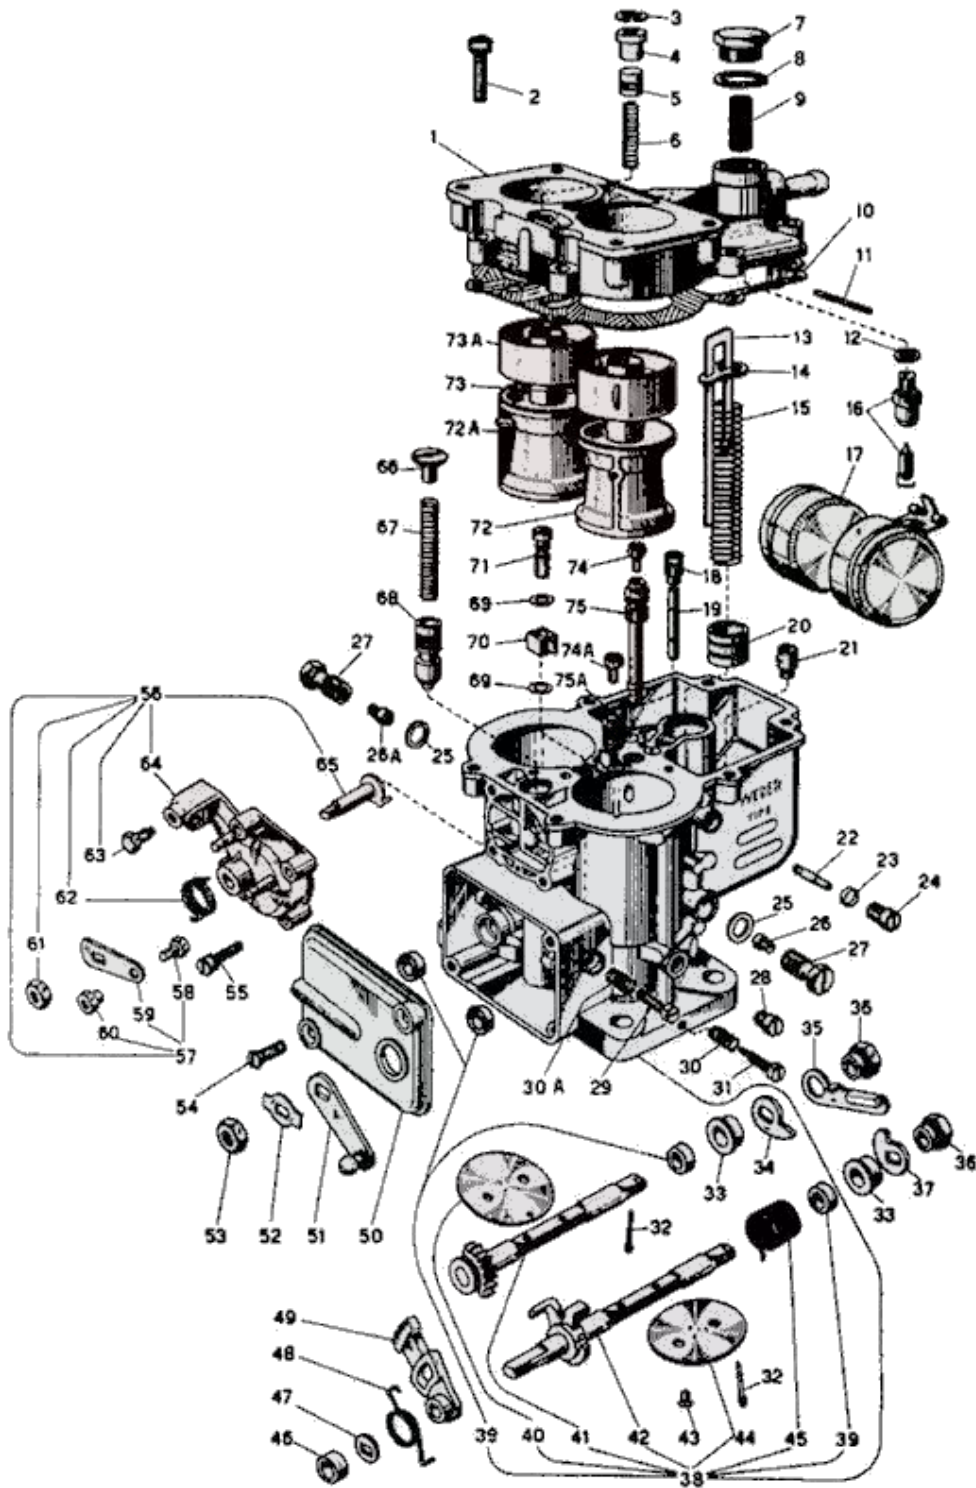

CarbDeal
Selling carburetor parts since 2005

WEBER 36 DCD - exploded view

<https://www.carbparts.eu>

Prices and product availability are subject to change

CarbDeal
Selling carburetor parts since 2005

WEBER 36 DCD - Parts list

No	Part No	Price	Pcs	Description	No	Part No	Price	Pcs	Description
1	NLA	$ 0	1	Carburetor Top Cover	40		$ 0	1	Throttle valve for secondary
2	64700.001	$ 0.6	6	Carburetor Cover Fixing Screw	41	10015.407	$ 0	1	Shaft For Secondary Duct
3	10140.010	$ 3.7	1	Lock Washer	42	10015.416	$ 0	1	Shaft For Primary Duct
4	12775.013	$ 0	1	Starter Plunger Seat	43	Not Serviced	$ 0	4	Throttle Valve Fixing Screw
5	58600.007	$ 37	1	Starter Plunger	44	64005.045	$ 0	1	Throttle Valve For Primary Duct
6	47600.052	$ 0	1	Starter Plunger Spring	45	47610.034	$ 0	1	Return Spring
7	61002.010	$ 7.4	1	Filter Cover	46	12750.039	$ 0	1	Shaft Distance Piece
8	41530.024	$ 0.3	1	Filter Cover Gasket	47	55555.016	$ 2.3	1	Primary Shaft Distance Washer
9	37022.010	$ 4.4	1	Gauze Filter	48	47610.009	$ 0	1	Return Spring- Primary Toothed Sector
10	41705.002	$ 0	1	Top Cover Gasket	49	58202.001	$ 63.2	1	Primary Toothed Sector
11	83102.070	$ 1.9	1	Float Pin	50	32464.008	$ 0	1	Toothed Sector Box Cover
12	83102.070	$ 1.9	1	Needle Valve Gasket	51	45027.001	$ 18.9	1	Throttle Control Lever
13	10400.012	$ 11.2	1	Plunger Shaft	52	55520.002	$ 1.2	1	Tab Washer
14	52140.002	$ 7.4	1	Plunger Spring Retaining Plate	53	34715.014	$ 1.2	1	Throttle Control Lever Fixing Nut
15	47600.085	$ 0	1	Pump Plunger Spring	54	64570.004	$ 3.1	2	Screw, Toothed Sector Cover Box
16	79507	$ 8.9	1	Needle & Seat	55	64700.004	$ 2.4	4	Fixing Screw, Sheath Support Cover
17	41030.011	$ 101	1	Float	56	32536.005	$ 0	1	Sheath Support Cover
18	77505	$ 0	1	Air Corrector Jet	57	45027.017	$ 19.5	1	Starter Control Lever
19	75504	$ 8.3	1	Starter Jet	58	64800.002	$ 0	1	Cable Fixing Screw
20	58602.004	$ 0	1	Pump Plunger	59	45025.003	$ 10.7	1	Starter Control Lever
21	79701	$ 7.9	1	Intake Valve With Exhaust Orifice	60	34715.010	$ 0	1	Cable Fixing Screw Nut
22	74401	$ 7.4	1	Idle Jet	61	34715.010	$ 0	1	Starter Control Lever Fixing Nut
23	41565.045	$ 1.9	1	Idle Jet Holder Gasket	62	47610.004	$ 5.9	1	Starter Control Lever Return Spring
24	52570.005	$ 7.4	1	Idle Jet Holder	63	64605.017	$ 2.1	1	Sheath Fixing Screw
25	41540.001	$ 2	2	Main Jet Holder Gasket	64	Not Serviced	$ 0	1	Cover With Sheath Support
26	73801	$ 3.2	1	Primary Main Jet	65	10085.004	$ 55.2	1	Starter Valve Control Shaft
26a	73801	$ 3.2	1	Secondary Main Jet	66	52030.001	$ 0	1	Spring Guide And Retainer
27	52590.001	$ 22.5	2	Main Jet Holder	67	47600.051	$ 5.3	1	Starter Valve Spring
28	61015.001	$ 11.2	1	Inspection Screw	68	64330.001	$ 35.4	1	Starter Valve
29	64625.002	$ 4.3	1	Throttle Adjustment Screw	69	41540.014	$ 2.9	2	Pump Jet Gasket
30a	47600.084	$ 6.2	1	Throttle Adjustment Screw Spring	70	76203	$ 0	1	Pump Jet
30	47600.084	$ 6.2	1	Idle Mixture Screw Spring	71	64290.005	$ 19.4	1	Pump Delivery Valve
31	64755.006	$ 13.3	1	Idle Mixture Adjustment Screw	72	71702	$ 0	1	Primary Venturi
32	Not Serviced	$ 0	2	Split Pin	72a	71701	$ 0	1	Secondary Venturi
33	12775.012	$ 0	1	Shaft Nut	73	69001	$ 0	1	Auxiliary Venturi, Primary
34	45080.010	$ 0	1	Second Pumping Lever	73a	69001	$ 0	1	Auxiliary Venturi, Secondary
35	45067.001	$ 0	1	Pump Control Loosened Lever	74a	77502	$ 5.2	1	Air Corrector Jet Secondary
36	34720.001	$ 7.3	2	Shaft Nut	74	77502	$ 5.2	1	Air Corrector Jet Primary
37	45080.011	$ 0	1	Pumping Lever	75a	61455	$ 29.1	1	Emulsion Tube, Secondary
38	Not Serviced	$ 0	1	Carburetor Body	75	61455	$ 29.1	1	Emulsion Tube, Primary
39	Not Serviced	$ 0	4	Spindle Grommet					

<https://www.carbparts.eu>

Prices and product availability are subject to change