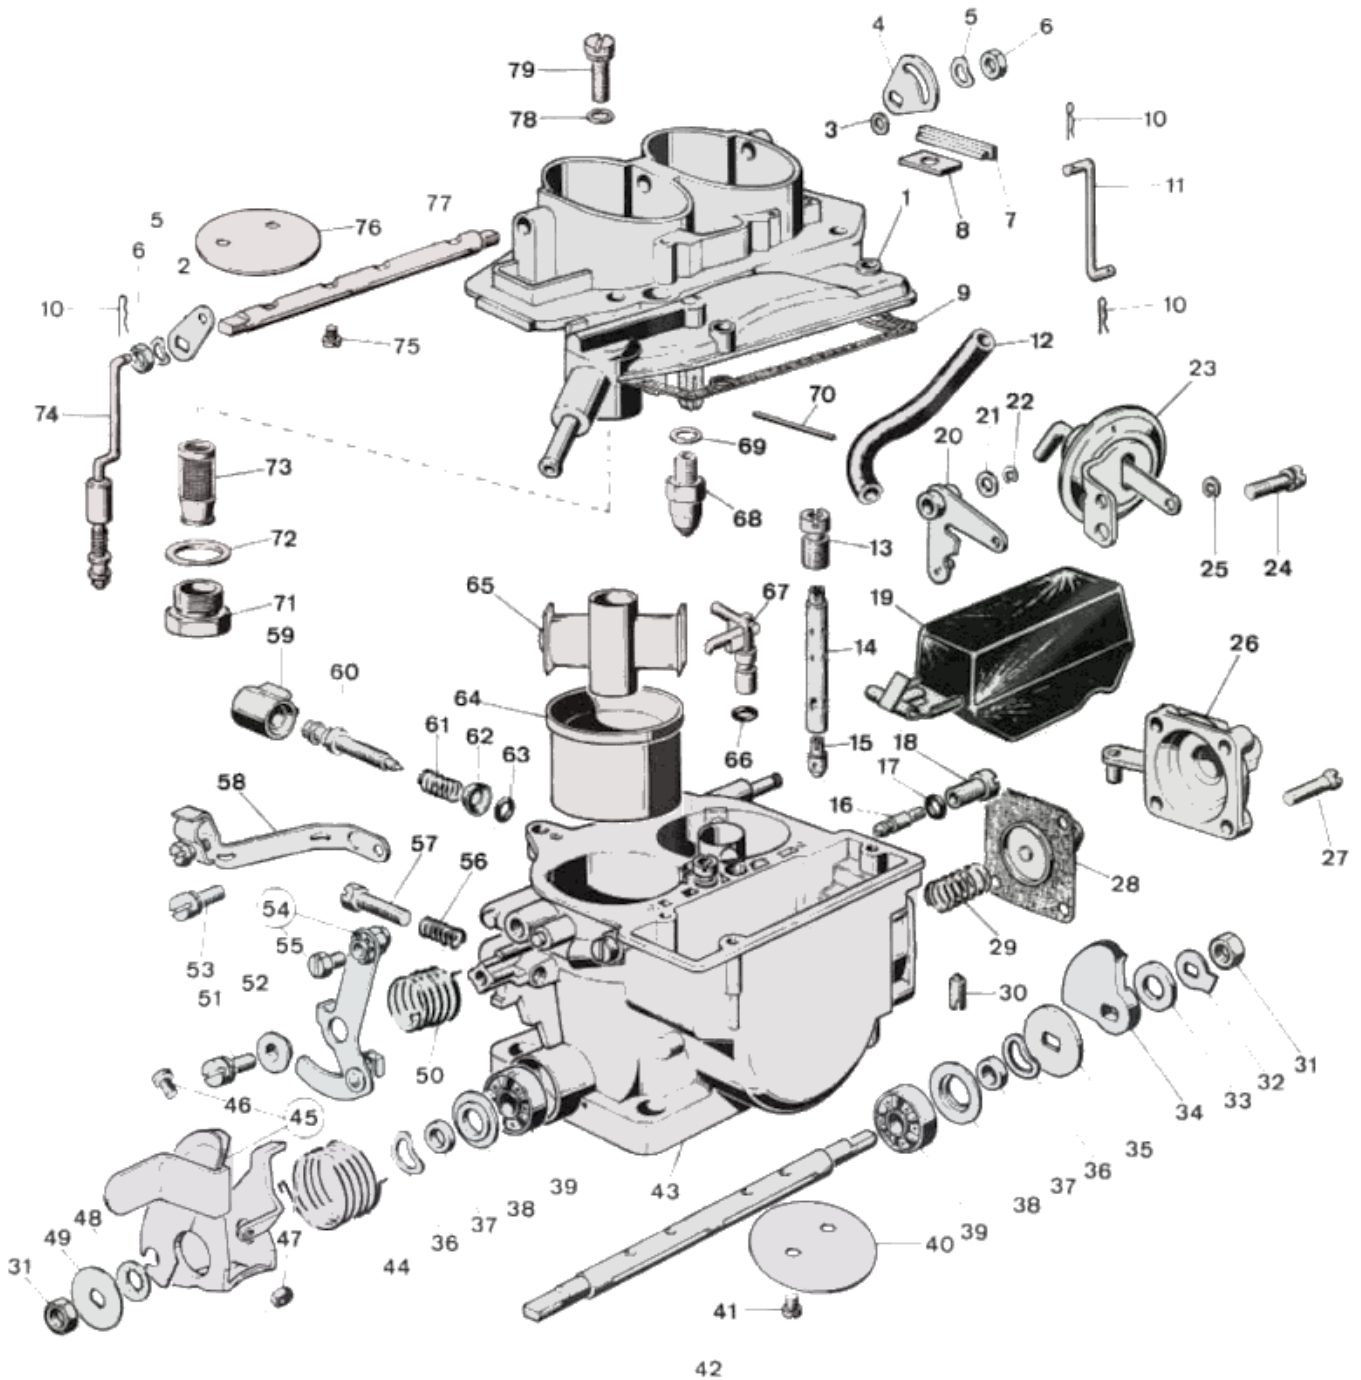

WEBER 36 DCNVA 16 - exploded view

<https://www.carbparts.eu>

Prices and product availability are subject to change

CarbDeal
Selling carburetor parts since 2005

WEBER 36 DCNVA 16 - Parts list

No	Part No	Price	Pcs	Description	No	Part No	Price	Pcs	Description
1	31716.273	\$ 0	1	Carburetor top cover	41	64520.045	\$ 0	4	Throttle Plate Screw
2	45025.172	\$ 0	1	Choke Lever	42	10005.237	\$ 0	1	Throttle Shaft
3	55510.019	\$ 1.4	1	Spring Washer	43	-	\$ 0	1	Carburetor Body
4	45129.014	\$ 0	1	Lever	44	47610.126	\$ 0	1	Lever return spring
5	55530.008	\$ 4.3	2	Spring Ring	45	45048.052	\$ 0	1	Throttle control lever
6	34715.006	\$ 0	2	— Cold Start Nut	46	64595.009	\$ 0	1	— Screw
7	61070.002	\$ 3.5	2	Dust seal plug	47	34715.006	\$ 0	1	— Cold Start Nut
8	52135.010	\$ 3.5	2	Dust seal plate	48	55535.004	\$ 0	1	Wave Washer
9	41705.051	\$ 0	1	Top Cover Gasket	49	55555.048	\$ 0	1	Shaft Spacer
10	32610.003	\$ 1.7	3	Spilt pin	50	47610.099	\$ 0	1	Lever return spring
11	61280.117	\$ 0	1	Choke Control Rod	51	64700.012	\$ 3.3	2	Lever Fixing Screw
12	61400.009	\$ 0	1	Pneumatic pump connecting pipe	52	12775.057	\$ 0	1	Bushing
13	77501.175	\$ 8.6	2	Air Correction Jet	53	64700.012	\$ 3.3	1	Lever Fixing Screw
14	61450.241	\$ 0	2	Emulsion Tube	54	45202.115	\$ 0	1	Choke Lever
15	73405.150	\$ 6.8	2	Main Jet	55	64615.004	\$ 0	1	- Screw securing wire
16	74405.042	\$ 0	2	Idle Jet	56	47600.007	\$ 2.6	1	Idle Mixture Screw Spring
17	41565.002	\$ 0.5	2	O-Ring For Idle Jet Holder	57	64625.025	\$ 0	1	Throttle Stop Screw
18	52570.006	\$ 7.4	2	Idle Jet Holder	58	5870Z040	\$ 0	1	Cable holder
19	41015.018	\$ 0	1	Float	59		\$ 0	2	Carburettor body
20	45069.041	\$ 0	1	Lever	60	64750.073	\$ 0	2	Idle Mixture Screw
21	55510.034	\$ 0.5	1	Spring Washer	61	47600.007	\$ 2.6	2	Idle Mixture Screw Spring
22	10140.502	\$ 2.5	1	Locking Ring	62	58000.006	\$ 2.2	2	Throttle Stop Screw O Ring Cap
23	57804.180	\$ 0	1	Dispositivo sgolfamento	63	41565.002	\$ 0.5	2	O-Ring For Idle Jet Holder
24	64700.012	\$ 3.3	1	Lever Fixing Screw	64	72107.290	\$ 0	2	Choke tube
25	10140.501	\$ 1.9	1	Locking Ring	65	70503.450	\$ 0	2	Auxiliary venturi
26	32486.058	\$ 0	1	Accelerator Pump Cover	66	41565.001	\$ 0	1	Pump Jet 'O' Ring
27	64565.001	\$ 0	4	Screw	67	76414.040	\$ 0	1	Pump jet
28	47407.050	\$ 9.5	1	Pump diaphragm	68	79503.175	\$ 8.6	1	Float valve
29	47600.107	\$ 7.5	1	Pump Spring	69	83102.070	\$ 1.9	1	Gasket for Needle Valve
30	64595.016	\$ 0	1	Diaphragm Adjusting Screw	70	52000.010	\$ 2.2	1	Float Fulcrum Pin
31	34710.003	\$ 1.2	2	Throttle Spindle Nut	71	61002.010	\$ 7.4	1	Fuel Filter Cover
32	55520.004	\$ 1.2	1	Throttle Shaft Lock Washer	72	41540.012	\$ 0	1	Fuel Filter Gasket
33	55510.006	\$ 0	1	Washer For Shaft	73	37022.002	\$ 4.4	1	Filter element
34	14852.042	\$ 0	1	Pump Cam	74	61287.031	\$ 0	1	Choke rod
35	55555.010	\$ 2	1	Washer For Shaft	75	64625.003	\$ 0	4	Choke plate fixing screw
36	55530.010	\$ 0	2	Wavy Washer	76	64005.052	\$ 0	2	Choke throttle valve
37	12750.053	\$ 0	2	Shaft Distance Piece	77	10005.225	\$ 0	1	Choke shaft
38	58000.017	\$ 0	2	Spring Retaining Cover	78	55510.034	\$ 0.5	5	Spring Washer
39	32650.001	\$ 3.9	2	Throttle Shaft Bearing	79	64700.005	\$ 0.6	5	Top Cover Fixing Screw
40	64005.014	\$ 19.7	2	Throttle Valve					