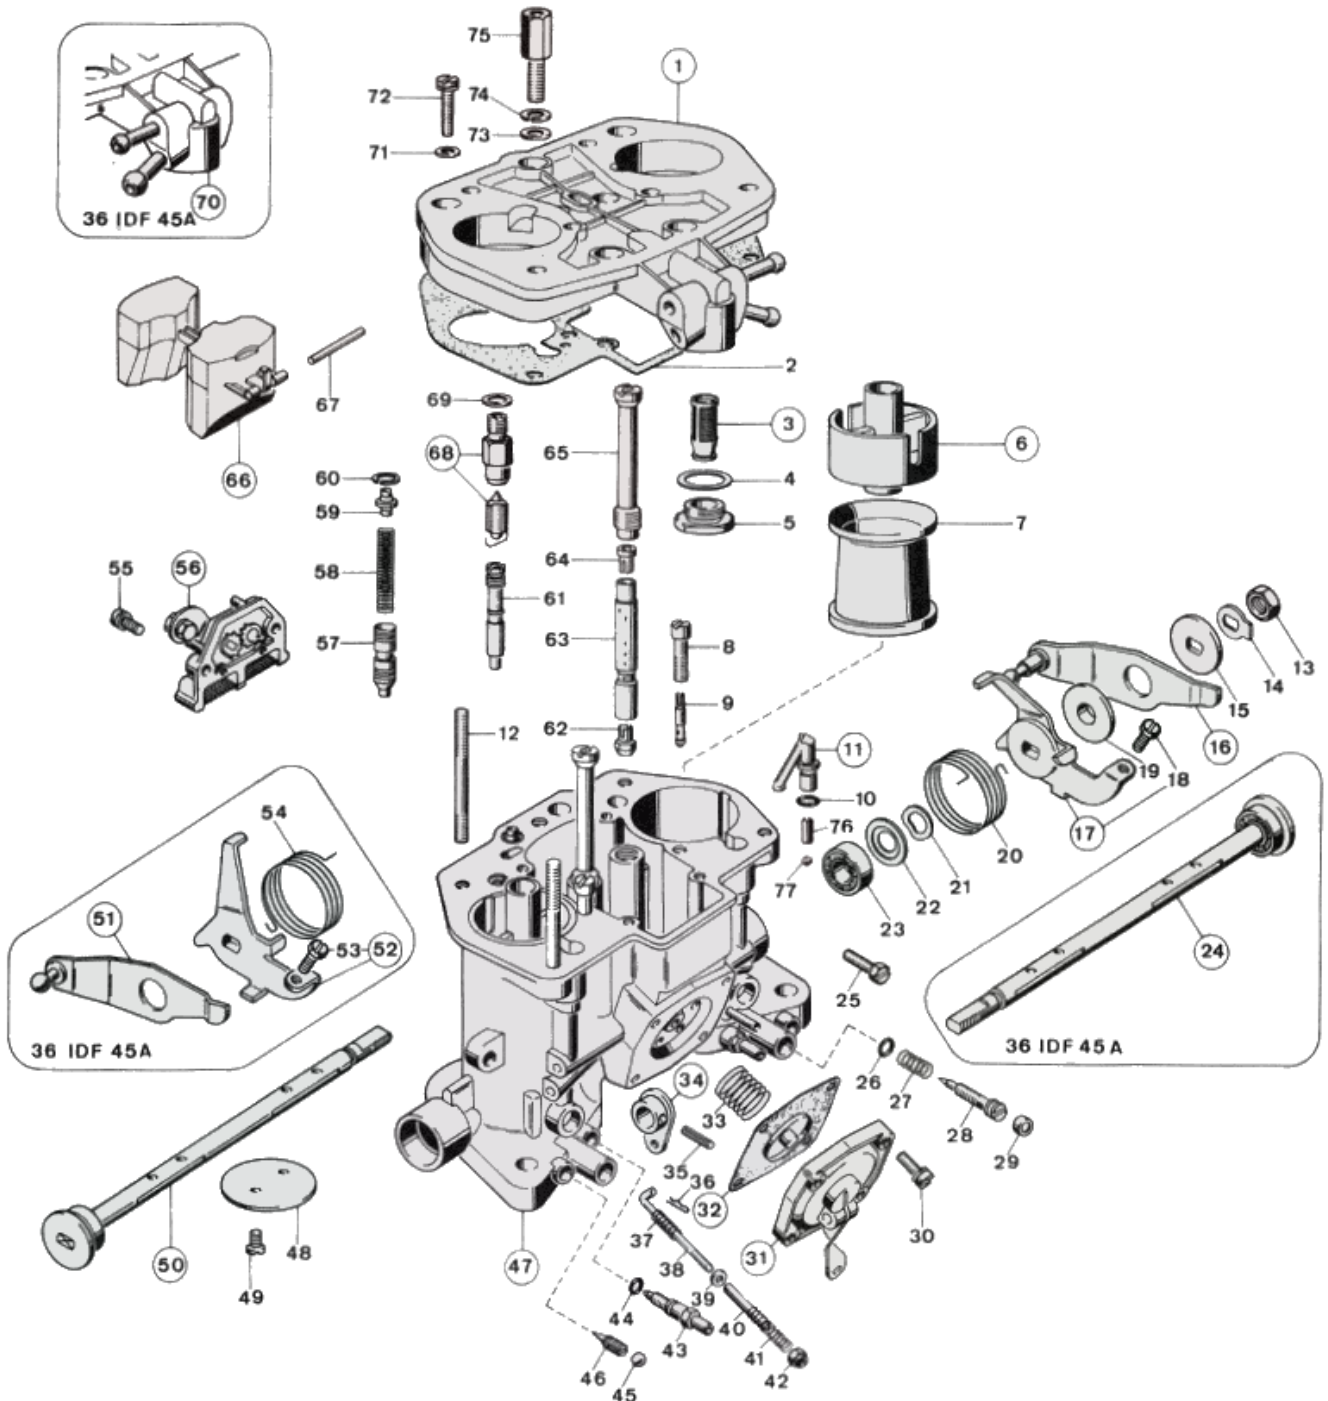

WEBER 36 IDF 44/45 - exploded view

<https://www.carbparts.eu>

Prices and product availability are subject to change

CarbDeal
Selling carburetor parts since 2005

WEBER 36 IDF 44/45 - Parts list

| No | Part No | Price | Pcs | Description | No | Part No | Price | Pcs | Description |
|----|-----------|---------|-----|-----------------------------------|----|-----------|---------|-----|---|
| 1 | 31716.406 | \$ 0 | 1 | Carburetor cover Assy, including: | 40 | 12750.126 | \$ 0 | 1 | Boccola per molla prolungamento pompata |
| 2 | 41705.061 | \$ 6.6 | 1 | Top Cover Gasket | 41 | 47600.251 | \$ 15.5 | 1 | Pump rod spring |
| 3 | 37022.002 | \$ 4.4 | 1 | Filter element | 42 | 34725.008 | \$ 0 | 1 | Fixing nut |
| 4 | 41530.024 | \$ 0.3 | 1 | Fuel Filter Gasket | 43 | 10580.003 | \$ 0 | 2 | Attacco tubazione vuotometro |
| 5 | 61002.010 | \$ 7.4 | 1 | Fuel Filter Cover | 44 | 41565.008 | \$ 0.9 | 2 | O ring |
| 6 | 69002.450 | \$ 68.7 | 2 | Auxiliary Venturi | 45 | 58310.008 | \$ 0 | 2 | Ball plug |
| 7 | 71523.300 | \$ 0 | 2 | Choke tube | 46 | 64595.012 | \$ 0 | 2 | Air by-pass screw |
| 8 | 52570.004 | \$ 8 | 2 | Idle Jet Holder | 47 | - | \$ 0 | 1 | Carburetor Body |
| 9 | 74405.052 | \$ 0 | 2 | Idle Jet | 48 | 64005.119 | \$ 27.5 | 2 | Throttle Valve |
| 10 | 41565.001 | \$ 0 | 2 | Pump Jet 'O' Ring | 49 | 64520.045 | \$ 0 | 4 | Throttle Plate Screw |
| 11 | 82401.033 | \$ 0 | 2 | Pump jet | 50 | 10020.236 | \$ 0 | 1 | Throttle Shaft |
| 12 | 64995.109 | \$ 0 | 2 | Stud | 51 | 45069.061 | \$ 0 | 1 | Loose Lever |
| 13 | 34710.003 | \$ 1.2 | 1 | Throttle Spindle Nut | 52 | 45048.093 | \$ 0 | 1 | Balance lever including: |
| 14 | 55520.004 | \$ 1.2 | 1 | Throttle Shaft Lock Washer | 53 | 64625.009 | \$ 0 | 1 | — Throttles adjusting screw |
| 15 | 55555.025 | \$ 0 | 1 | Washer For Shaft | 54 | 47610.035 | \$ 7.5 | 1 | Throttle Return Spring |
| 16 | 45069.060 | \$ 0 | 1 | Loose Lever | 55 | 64700.006 | \$ 0 | 2 | Pump Cover Screw |
| 17 | 45048.090 | \$ 0 | 1 | Balance lever including: | 56 | 32556.042 | \$ 93.4 | 1 | Cold Start Unit |
| 18 | 64625.009 | \$ 0 | 1 | Throttles adjusting screw | 56 | 32556.043 | \$ 93.4 | 1 | Cold Start Unit |
| 19 | 12765.153 | \$ 0 | 1 | Spacer Bushing | 57 | 64330.009 | \$ 7 | 2 | Starter Valve |
| 20 | 47610.150 | \$ 0 | 1 | Lever return spring | 58 | 47600.133 | \$ 3.5 | 2 | Starter Valve Spring |
| 21 | 55530.005 | \$ 4.4 | 1 | Spring Ring | 59 | 12775.024 | \$ 3.5 | 2 | Spring guide and retainer |
| 22 | 58000.015 | \$ 9.7 | 1 | Spring Retaining Cover | 60 | 10140.002 | \$ 3.5 | 2 | Spring Clip |
| 23 | 32650.001 | \$ 3.9 | 1 | Throttle Shaft Bearing | 61 | 75607.090 | \$ 14 | 2 | Starter Jet |
| 24 | 10020.236 | \$ 0 | 1 | Throttle Shaft | 62 | 73401.135 | \$ 2.7 | 2 | Main Jet |
| 25 | 64625.025 | \$ 0 | 1 | Throttle Stop Screw | 63 | 61450.036 | \$ 20 | 2 | Emulsion Tube |
| 26 | 41565.015 | \$ 0 | 2 | Idle Mixture Screw O Ring | 64 | 77401.220 | \$ 6.8 | 2 | Air bleed jet |
| 27 | 47600.007 | \$ 2.6 | 2 | Idle Mixture Screw Spring | 65 | 52580.006 | \$ 8.5 | 2 | Emulsifying tube holder |
| 28 | 64750.058 | \$ 6 | 2 | Idle Mixture Screw | 66 | 41030.008 | \$ 9.5 | 1 | Float |
| 29 | 61075.026 | \$ 0 | 2 | Idle mixture tamper proof plug | 67 | 52000.001 | \$ 1.9 | 1 | Float pin |
| 30 | 64700.006 | \$ 0 | 4 | Pump Cover Screw | 68 | 79511.175 | \$ 8.9 | 1 | Float valve |
| 31 | 32486.085 | \$ 0 | 1 | Accelerator Pump Cover | 69 | 83102.070 | \$ 1.9 | 1 | Gasket for Needle Valve |
| 32 | 47407.207 | \$ 9 | 1 | Pump diaphragm | 70 | 31716.407 | \$ 0 | 1 | Carburetor Top Cover (36 IDF 45A) |
| 33 | 47600.250 | \$ 6 | 1 | Pump Spring | 71 | 55510.034 | \$ 0.5 | 4 | Spring Washer |
| 34 | 45027.139 | \$ 0 | 1 | Pump Cam | 72 | 64700.005 | \$ 0.6 | 4 | Top Cover Fixing Screw |
| 35 | 58445.001 | \$ 0.5 | 1 | Fixing Pin | 73 | 55510.095 | \$ 0 | 1 | Lock Washer |
| 36 | 32610.003 | \$ 1.7 | 1 | Spilt pin | 74 | 55525.002 | \$ 0 | 1 | Spring Washer |
| 37 | 47600.252 | \$ 0 | 1 | Compression Spring | 75 | 64880.008 | \$ 0 | 1 | Vite speciale fissaggio coperchio carburatore |
| 38 | 61285.042 | \$ 0 | 1 | Pump Rod | 76 | 52730.001 | \$ 3.9 | 2 | Pump Valve Weight |
| 39 | 55510.019 | \$ 1.4 | 1 | Spring Washer | 77 | 58300.003 | \$ 2.5 | 2 | Pump Demand Valve Ball |