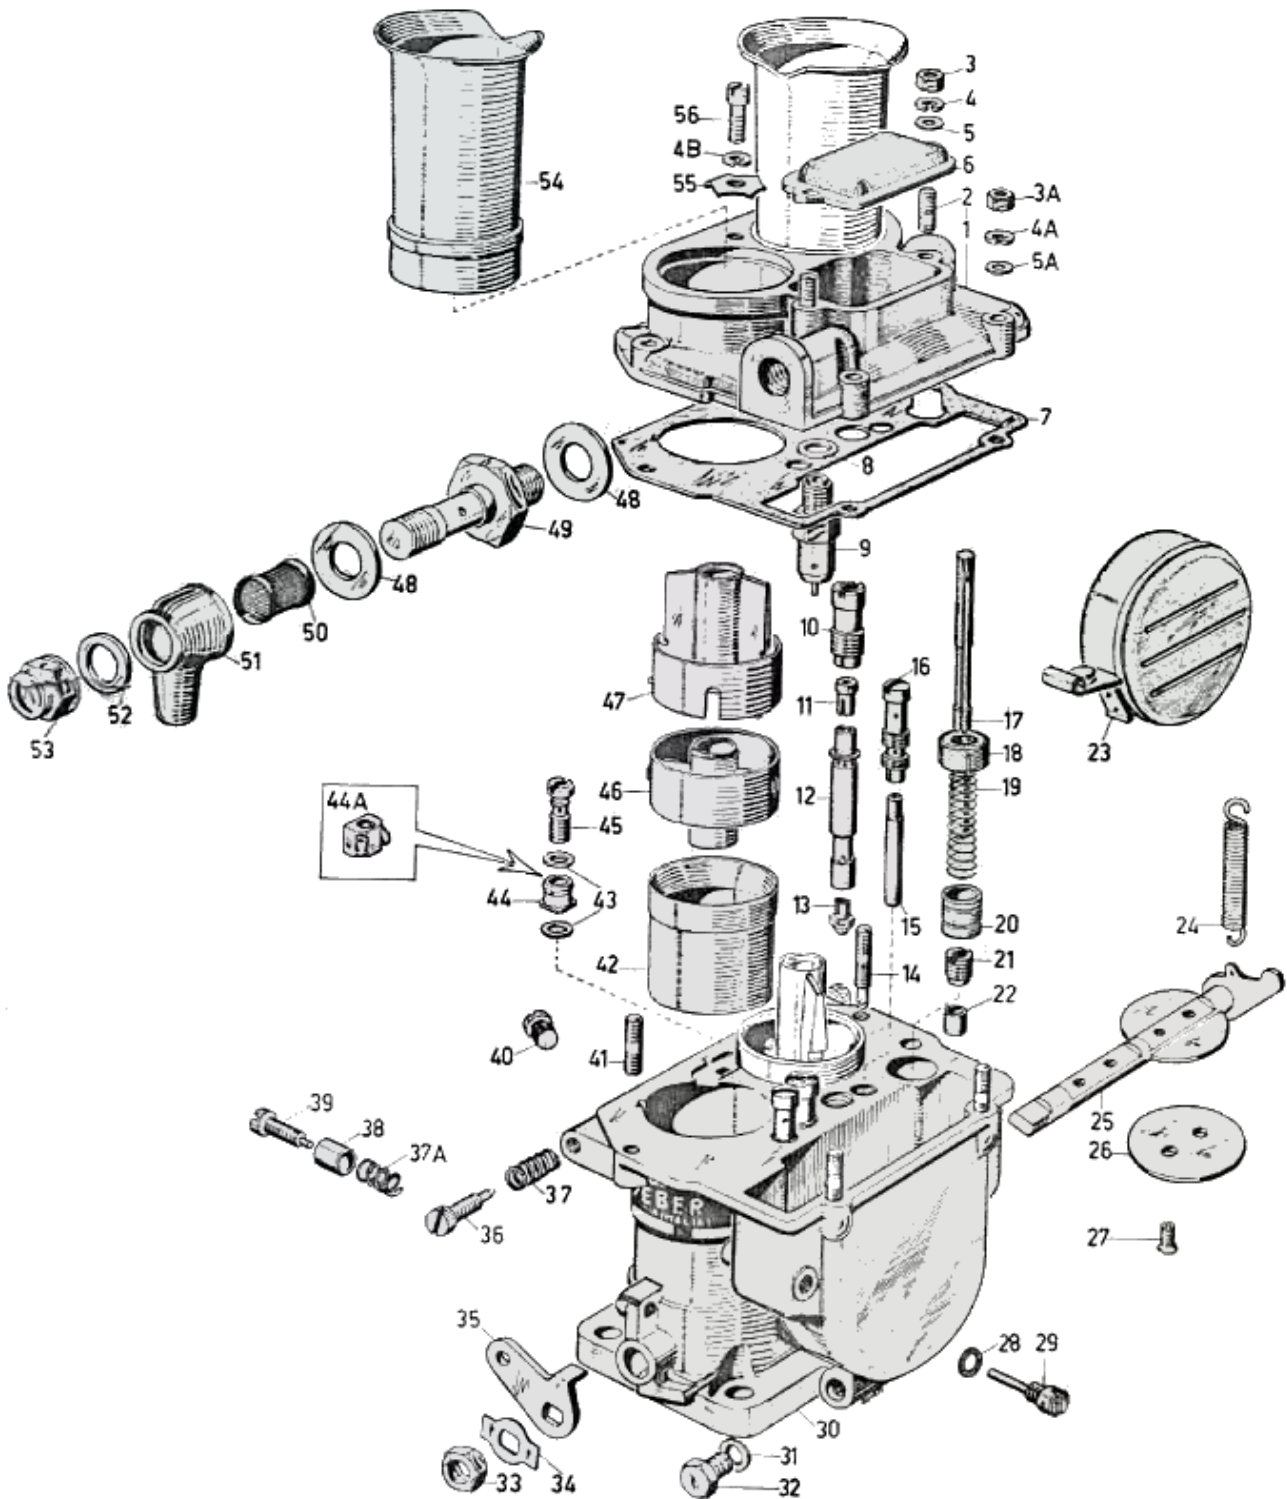

WEBER 38 DCN - exploded view

<https://www.carbparts.eu>

Prices and product availability are subject to change

CarbDeal
Selling carburetor parts since 2005

WEBER 38 DCN - Parts list

No	Part No	Price	Pcs	Description	No	Part No	Price	Pcs	Description
1	31716.014	$ 0	1	Carburetor Top Cover	27	64570.009	$ 0.8	4	Throttle Plate Screw
2	64955.009	$ 5.4	2	Stud	28	41540.016	$ 0	1	Gasket
3	34705.001	$ 0.9	2	Nut	29	64900.003	$ 0	1	Float Pin
3a	34705.001	$ 0.9	4	Nut	30	Not Serviced	$ 0	1	Carburetor Body
4	55525.001	$ 0	2	Spring Washer	31	41535.008	$ 0	1	Washer
4b	55525.001	$ 0	1	Spring Washer	32	61002.006	$ 3.5	1	Plug
4a	55525.001	$ 0	4	Spring Washer	33	34715.015	$ 0	1	Fixing Nut
5	55510.034	$ 0.5	2	Carburetor Washer	34	55520.001	$ 1.8	1	Shaft Lock Tab
5a	55510.034	$ 0.5	4	Carburetor Washer	35	45032.032	$ 12	1	Lever
6	37012.005	$ 14.5	1	Jet Cover	36	64750.001	$ 3	2	Idle Mixture Screw
7	41705.006	$ 0	1	Top Cover Gasket	37a	47600.007	$ 2.6	1	Spring
8	41530.049	$ 0	1	Gasket	37	47600.007	$ 2.6	2	Spring
9	79406.175	$ 0	1	Needle & Seat	38	12785.004	$ 0	1	Sleeve
10	52580.001	$ 5.5	2	Emulsion Tube Hilder	39	64590.003	$ 7	1	Screw
11	77401	$ 5.2	2	Air Corrector Jet	40	61015.001	$ 11.2	2	Plug
12	61450.166	$ 8	2	Emulsion Tube	41	64955.029	$ 0	3	Stud
13	73401	$ 15	2	Main Jet	42	34914.003	$ 0	2	Main Venturi (Choke)
14	64970.001	$ 0	1	Stud	43	41540.014	$ 2.9	2	Pump Jet Gasket
15	41165.251	$ 0	2	Idle Jet	44a	41252.010	$ 0	1	Pump Jet 38 DCN 1
16	77903	$ 0	2	Idle Jet Holder	44	41260.002	$ 0	1	Pump Jet 35 DCN
17	10410.008	$ 0	1	Pump Rod	45	64290.005	$ 19.4	1	Valve
18	58000.005	$ 0	1	Collar	46	31876.005	$ 0	2	Auxiliary Venturi
19	47600.034	$ 5.5	1	Spring	47	52754.005	$ 0	2	Auxiliary Venturi Extension
20	58602.001	$ 0	1	Plunger 38 DCN	48	41530.004	$ 0	2	Gasket
20	58602.007	$ 0	1	Plunger 38 DCN 1	49	10602.001	$ 0	1	Fuel Banjo Bolt
21	64290.002	$ 0	1	Valve	50	37022.001	$ 23.8	1	Fuel Filter
22	12750.050	$ 0	1	38 DCN 1	51	10354.006	$ 22.1	1	Fuel Union
22	12750.051	$ 0	1	38 DCN	52	41530.001	$ 2	1	Gasket
23	41015.003	$ 0	1	Float	53	34750.001	$ 0	1	Banjo Cap Nut
24	47605.009	$ 1.9	1	Throttle Return Spring	54	52840.010	$ 0	2	Air Horn
25	10020.401	$ 7	1	Throttle Shaft	55	52150.010	$ 5.3	1	Air Horn Tab
26	64005.050	$ 0	2	Butter Fly	56	64535.001	$ 9.5	1	Air horn Tab screw

<https://www.carbparts.eu>

Prices and product availability are subject to change