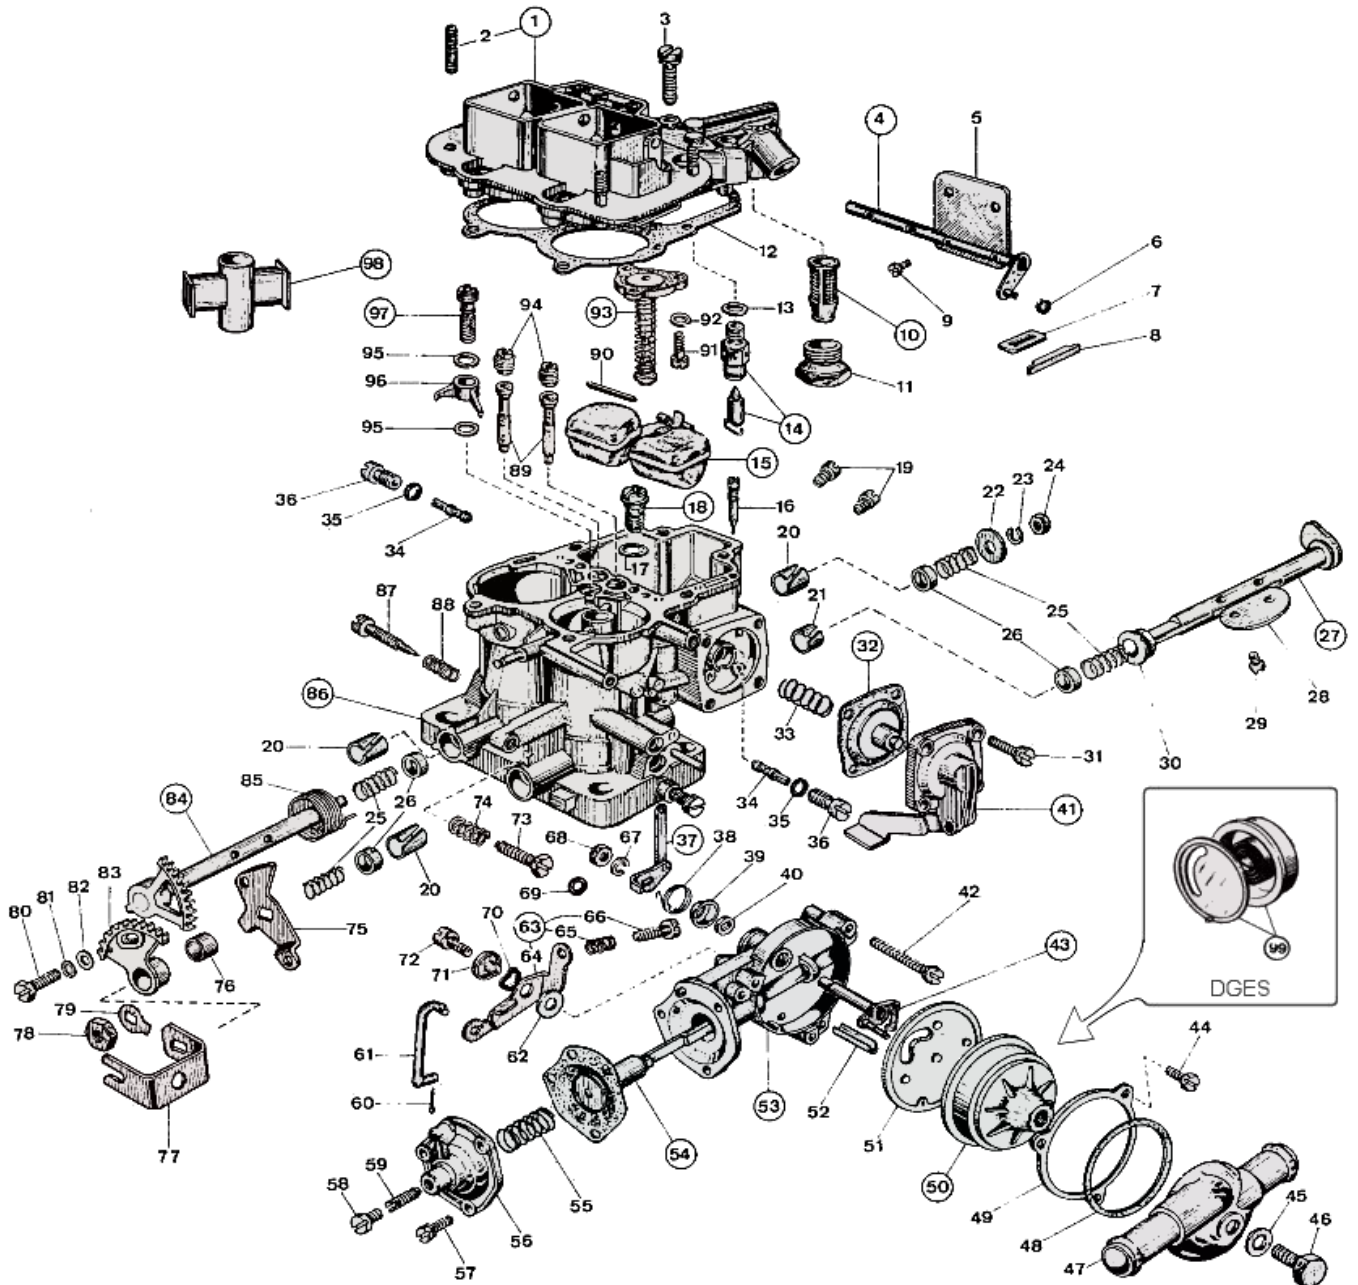

CarbDeal
Selling carburetor parts since 2005

WEBER 38 DGAS/DGES - exploded view

<https://www.carbparts.eu>

Prices and product availability are subject to change

CarbDeal
Selling carburetor parts since 2005

WEBER 38 DGAS/DGES - Parts list