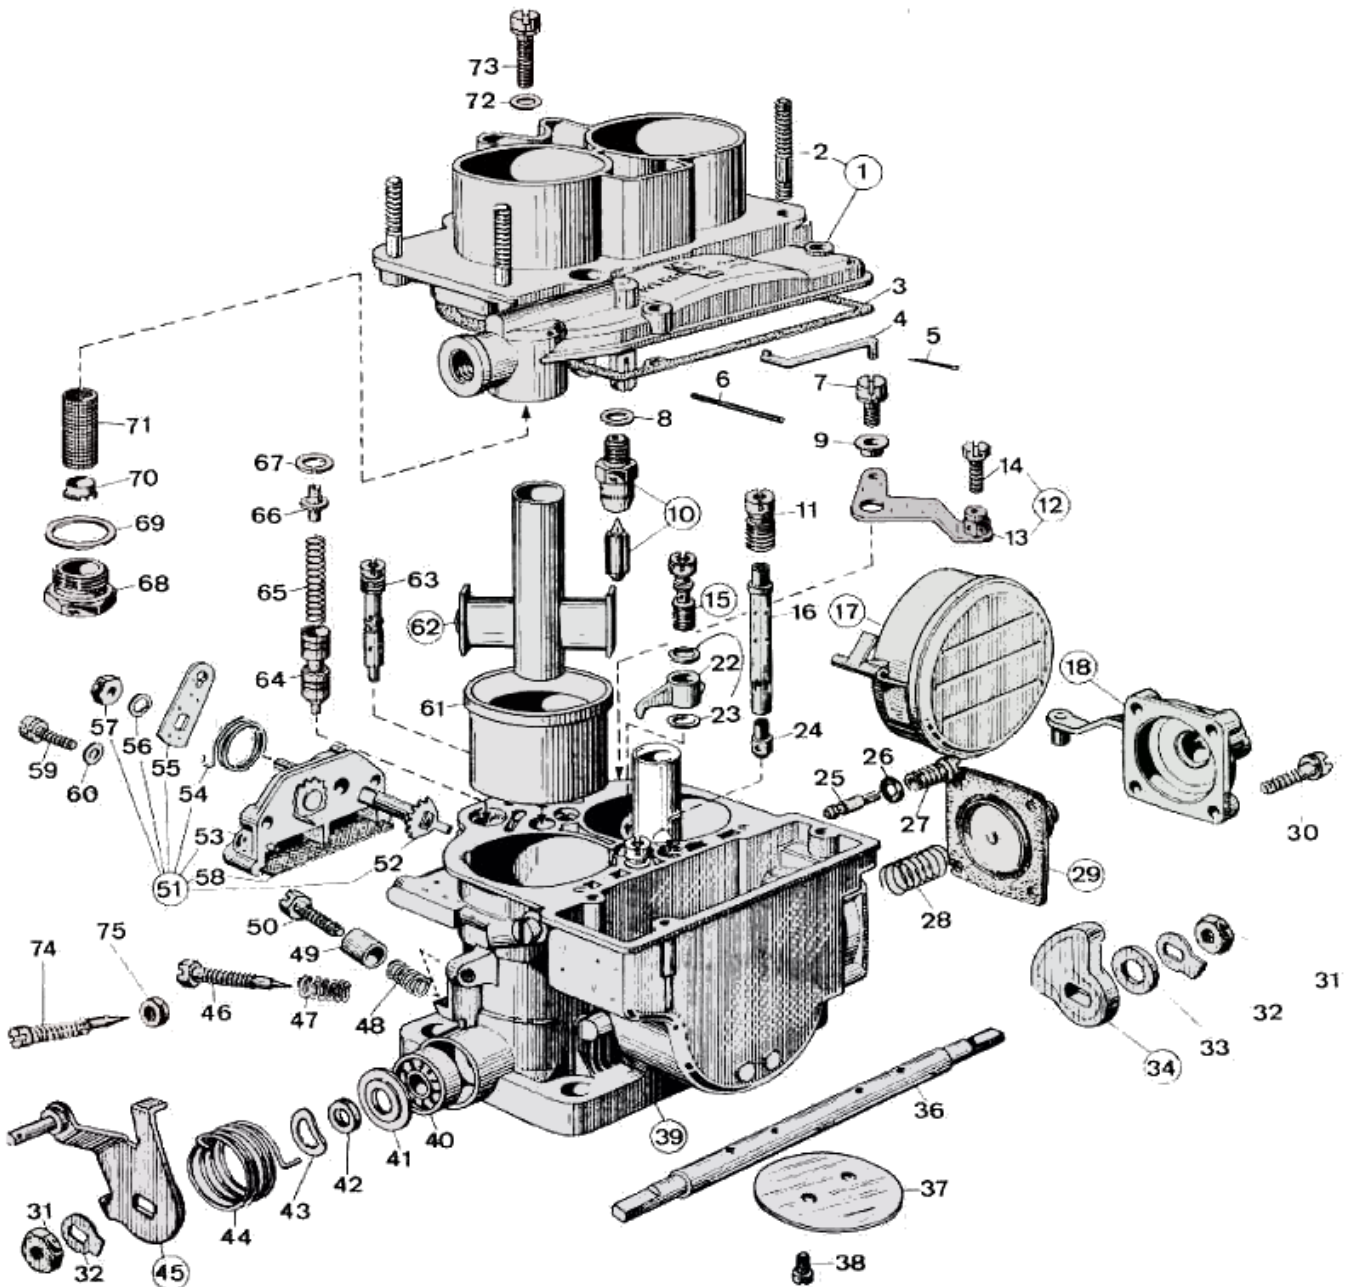

WEBER 40 DCNF - exploded view

<https://www.carbparts.eu>

Prices and product availability are subject to change

CarbDeal
Selling carburetor parts since 2005

WEBER 40 DCNF - Parts list

No	Part No	Price	Pcs	Description	No	Part No	Price	Pcs	Description
	92.1637.05	\$ 0	1	Repair Kit- 5 Bolt Top	39		\$ 0	1	Carburetor Body
	92.1094.05	\$ 0	1	Repair Kit- 4 Bolt Top	40	32650.001	\$ 3.9	2	Roller Bearing
	92.0120.05	\$ 0	1	Gasket Kit- 5 Bolt Top	41	58000.017	\$ 0	2	Bearing Cover
	92.0077.05	\$ 0	1	Gasket Kit- 4 Bolt Top	42	12750.053	\$ 0	2	Spacer Bush
1	31716.082	\$ 0	1	Carburetor Top Cover	43	55530.010	\$ 0	2	O ring
2	64955.007	\$ 13.9	4	Stud	44	47610.078	\$ 6.8	1	Throttle Return Spring
3	41705.029	\$ 9.8	1	Top Cover Gasket	45	45041.049	\$ 62.5	1	Throttle control Lever
4	61280.056	\$ 0	1	Choke Control Rod	46	64755.007	\$ 9.1	2	Idle Mixture Screw
5	32610.006	\$ 0	1	Split Pin	47	47600.007	\$ 2.6	2	Idle Mixture Screw Spring
6	52000.010	\$ 2.2	1	Float Spindle	48	47600.007	\$ 2.6	2	Throttle Stop Screw Ring
7	64700.012	\$ 3.3	1	Screw	49	12785.013	\$ 0	1	Throttle Stop Screw Spacer
8	41535.015	\$ 0	1	Needle Valve O Ring	50	64625.014	\$ 0	1	Throttle Stop Screw
9	12775.010	\$ 10.4	1	Bush	51	32556.017	\$ 76.5	1	Starter Cover
10	79514.175	\$ 9.5	1	Needle Valve	52	10085.009	\$ 0	1	Choke Control Shaft
11	77501.220	\$ 6	2	Air Corrector Jet	53	32556.016	\$ 0	1	Cover
12	45096.020	\$ 0	1	Choke Control Lever	54	47610.043	\$ 5.9	1	Return Spring
13	45096.019	\$ 0	1	Lever	55	45025.089	\$ 0	1	Choke Lever
14	64615.004	\$ 0	1	Screw	56	55525.010	\$ 0.5	1	Spring Washer
15	64290.014	\$ 19.4	1	Pump Demand Valve	57	34715.010	\$ 0	1	Nut
16	61450.224	\$ 24.6	2	Emulsion Tube	58	37000.016	\$ 4.5	1	Filter Gauze
17	41015.005	\$ 65	1	Float	59	64700.004	\$ 2.4	2	Choke Cover Screw
18	32486.041	\$ 0	1	Pump Cover	60	55510.038	\$ 0	2	Washer
22	76215.045	\$ 11	1	Pump Jet	61	72129.320	\$ 24.3	2	Venturi (Choke Tube)
23	41530.012	\$ 0	2	Pump Jet Gasket	62	71107.450	\$ 0	2	Auxiliary Venturi
24	73405.125	\$ 4	2	Main Jet	63	75605.075	\$ 12	2	Starter Jet
25	74405.050	\$ 3.5	2	Idle Jet	64	64330.008	\$ 32.4	2	Starter Valve
26	41565.002	\$ 0.5	2	Idle Jet O Ring	65	47600.139	\$ 3.5	2	Starter Valve Spring
27	52570.006	\$ 7.4	2	Idle Jet Holder	66	12775.024	\$ 3.5	2	Spring Guide
28	47600.107	\$ 7.5	1	Pump Spring	67	10140.002	\$ 3.5	2	Spring Clip
29	47407.050	\$ 9.5	1	Pump Diaphragm	68	61002.010	\$ 7.4	1	Fuel Filter Inspection Cover
30	64700.006	\$ 0	4	Pump Cover Screw	69	41530.024	\$ 0.3	1	Fuel Filter cover Gasket
31	34710.003	\$ 1.2	2	Throttle Shaft Nut	70	61060.001	\$ 0	1	Filter Washer
32	55520.004	\$ 1.2	2	Lock Washer	71	37020.002	\$ 5.9	1	Fuel Filter
33	12750.032	\$ 0	1	Bushing	72	55510.034	\$ 0.5	4	Washer
34	14852.011	\$ 23.9	1	Pump Cam	73	64700.005	\$ 0.6	4	Top Cover Screw
36	10005.211	\$ 102	1	Throttle Shaft	74	64750.002	\$ 7.5	2	Air By-Pass Screw
37	64005.020	\$ 0	2	Throttle Valve	75	34705.001	\$ 0.9	2	Air By-Pass Screw Locking Nut
38	64520.027	\$ 0.7	4	Throttle Valve Screw					