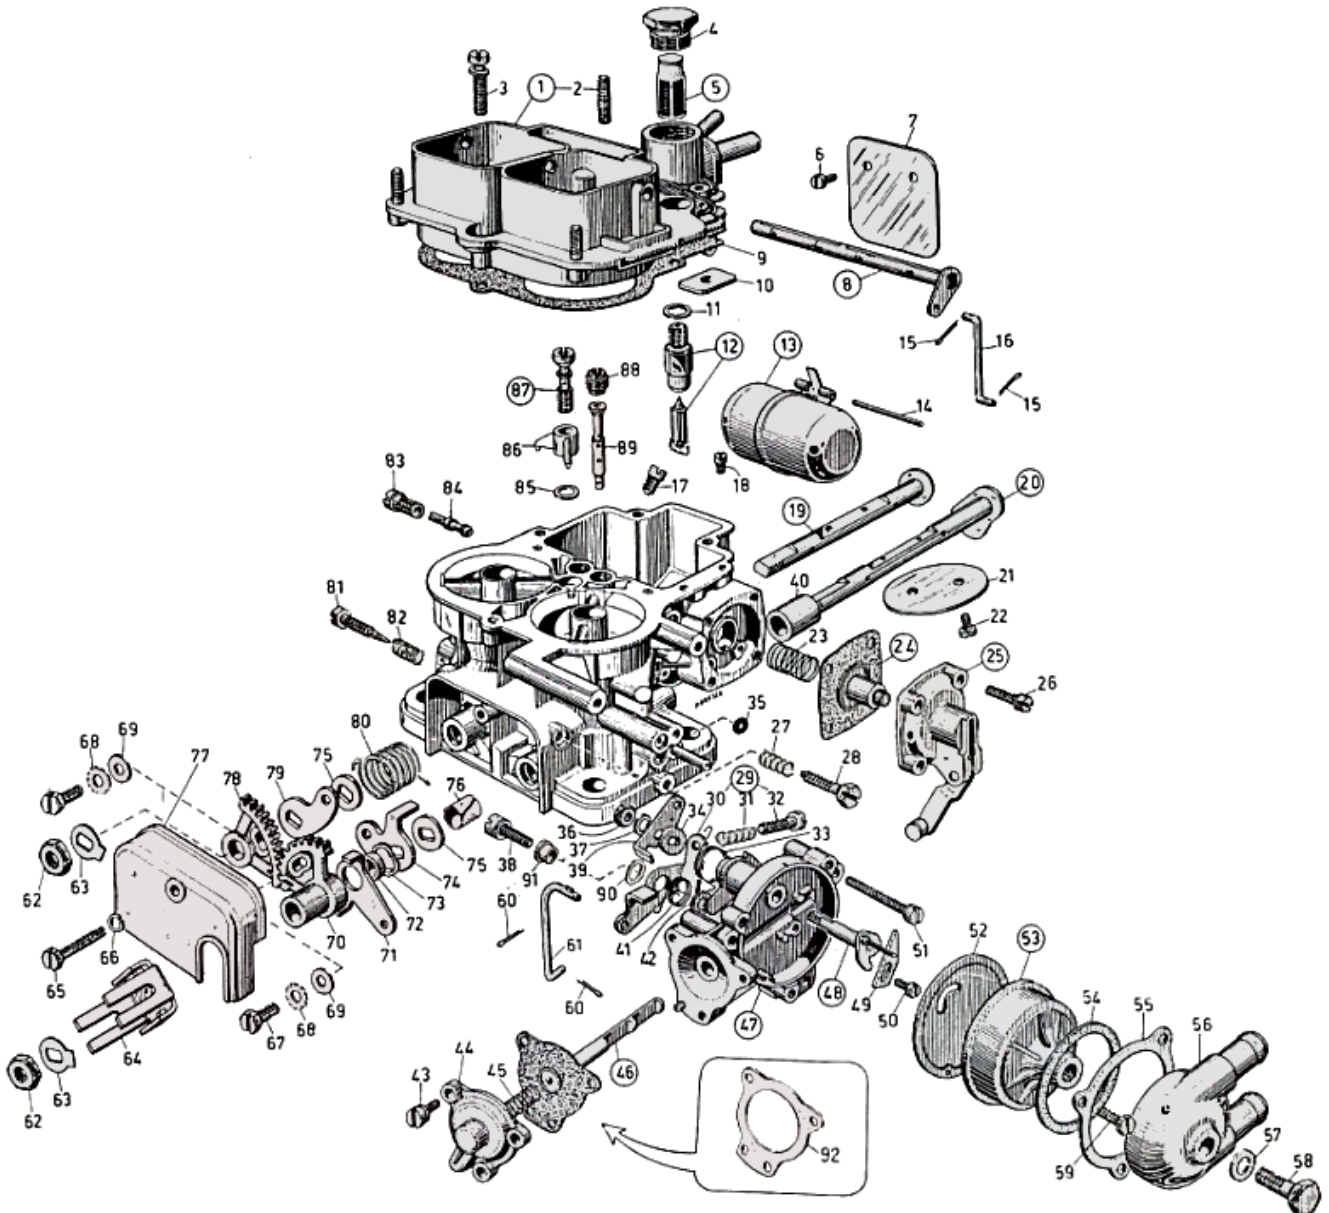

CarbDeal
Selling carburetor parts since 2005

WEBER 40 DFAV - exploded view

<https://www.carbparts.eu>

Prices and product availability are subject to change

CarbDeal
Selling carburetor parts since 2005

WEBER 40 DFAV - Parts list

No	Part No	Price	Pcs	Description	No	Part No	Price	Pcs	Description
1	31716.092	$ 0	1	Carb Top Cover	51	64700.008	$ 6.7	3	Screw
2	64955.002	$ 8.9	3	Stud Bolt	52	41640.005	$ 3.5	1	Gasket
3	64700.005	$ 0.6	5	Top Cover Screw	53	57804.005	$ 0	1	Thermostat Assy
4	61002.018	$ 9	1	Strainer Inspection Plug	54	41555.001	$ 0.5	1	Gasket
5	37022.010	$ 4.4	1	Strainer	55	52135.006	$ 4.5	1	Ring
6	64525.003	$ 0	4	Screw	56	32444.002	$ 0	1	Water Chamber
7	64010.007	$ 9	2	Plate	57	41530.002	$ 2.1	1	Washer
8	10020.204	$ 0	1	Shaft & Lever Assembly	58	64615.001	$ 0	1	Bolt
9	41705.031	$ 0	1	Top Cover Gasket	59	64615.005	$ 0	3	Screw
10	52135.010	$ 3.5	1	Dust Seal	60	32610.005	$ 1.7	2	Split Pin
11	83102.070	$ 1.9	1	Gasket	61	61280.041	$ 0	1	Rod
12	79519	$ 0	1	Needle & Seat	62	34715.014	$ 1.2	2	Nut
13	41015.004	$ 61.9	1	Float	63	55520.002	$ 1.2	2	Lock Washer
14	52000.015	$ 2.1	1	Float Pin	64	45027.089	$ 19.5	1	Lever
15	32610.005	$ 1.7	2	Split Pin	65	64610.004	$ 0	1	Screw
16	61280.004	$ 0	1	Rod	66	55525.007	$ 1	1	Washer
17	73801	$ 3.2	2	Main Jet	67	64615.003	$ 0	2	Screw
18	61015.005	$ 3.4	1	Plug	68	55535.001	$ 0	2	Washer External Tooth
19	10015.482	$ 0	1	Shaft	69	55510.007	$ 0	2	Washer
20	10015.430	$ 0	1	Shaft Assembly	70	58202.011	$ 71.5	1	Primary gear level
21	64005.011	$ 25	2	Plate	71	45039.003	$ 0	1	Lever
22	64520.027	$ 0.7	4	Screw	72	12750.001	$ 0	1	Bushing
23	47600.107	$ 7.5	1	Accelerator Pump Spring	73	55530.002	$ 3.6	1	Washer
24	47407.027	$ 9	1	Diaphragm Assembly	74	45032.039	$ 0	1	Lever
25	32486.015	$ 0	1	Cover Assy	75	55555.016	$ 2.3	2	Wahser
26	64700.004	$ 2.4	4	Screw	76	52130.010	$ 3.9	4	Shaft Bushing
27	47600.007	$ 2.6	1	Spring	77	32464.001	$ 0	1	Cover
28	64625.001	$ 0	1	Screw	78	58202.003	$ 71.5	1	Geared Carb Sector (Left Hand)
29	45041.001	$ 0	1	Lever Assembly	79	45025.024	$ 0	1	lever
30	45039.001	$ 0	1	Lever	80	47610.012	$ 5.3	1	Left Hand Return Spring
31	47600.007	$ 2.6	1	Spring	81	64750.001	$ 3	2	Needle Screw
32	64590.001	$ 7	1	Screw	82	47600.007	$ 2.6	2	Spring
33	47610.010	$ 12.4	1	Spring	83	52570.005	$ 7.4	2	Idle Jet Holder
34	55555.006	$ 0	1	Spacer	84	74403	$ 3	2	Idle Jet
35	41565.008	$ 0.9	1	O Ring Seal	85	41540.014	$ 2.9	1	Gasket
36	34705.001	$ 0.9	1	Nut	86	76212	$ 11	1	Accelerator Pump Jet
37	55525.001	$ 0	1	Washer Spring	87	64290.005	$ 19.4	1	Accelerator Pump Valve Assembly
38	64700.014	$ 1.1	1	Screw	88	77201	$ 2.6	2	Air Corrector Jet
39	45032.006	$ 0	1	Lever	89	61440	$ 16.6	2	Emulsion Tube
40	12750.016	$ 10.6	1	Spacer	90	55530.005	$ 4.4	1	Washer
41	47610.018	$ 9.6	1	Spring	91	12765.005	$ 0	1	Bushing
42	55510.013	$ 0	1	Washer	92	41640.013	$ 0	1	Power Valve
43	64700.007	$ 0	3	Screw	93	64700.014	$ 1.1	1	Lever Fixing Screw
44	32384.001	$ 0	1	Cover	94	12775.017	$ 0	1	Bushing For Lever
45	47600.003	$ 6.6	1	Spring	95	Not Serviced	$ 0	1	Valve Control Lever
46	47407.008	$ 0	1	Vacuum Diaphragm & Shaft Assy	96	Not Serviced	$ 0	1	Washer For Lever
47	57804.001	$ 0	1	Body Assembly	97	47610.033	$ 0	1	Spring For Lever
48	10085.001	$ 30.1	1	Shaft & Lever Assembly	98	32610.005	$ 1.7	1	Split Pin For Rod
49	52135.015	$ 0	1	Plate	99	Not Serviced	$ 0	1	Valve Control Rod
50	64520.001	$ 0	1	Screw	100	Not Serviced	$ 0	1	Right Shaft Return Spring

<https://www.carbparts.eu>

Prices and product availability are subject to change