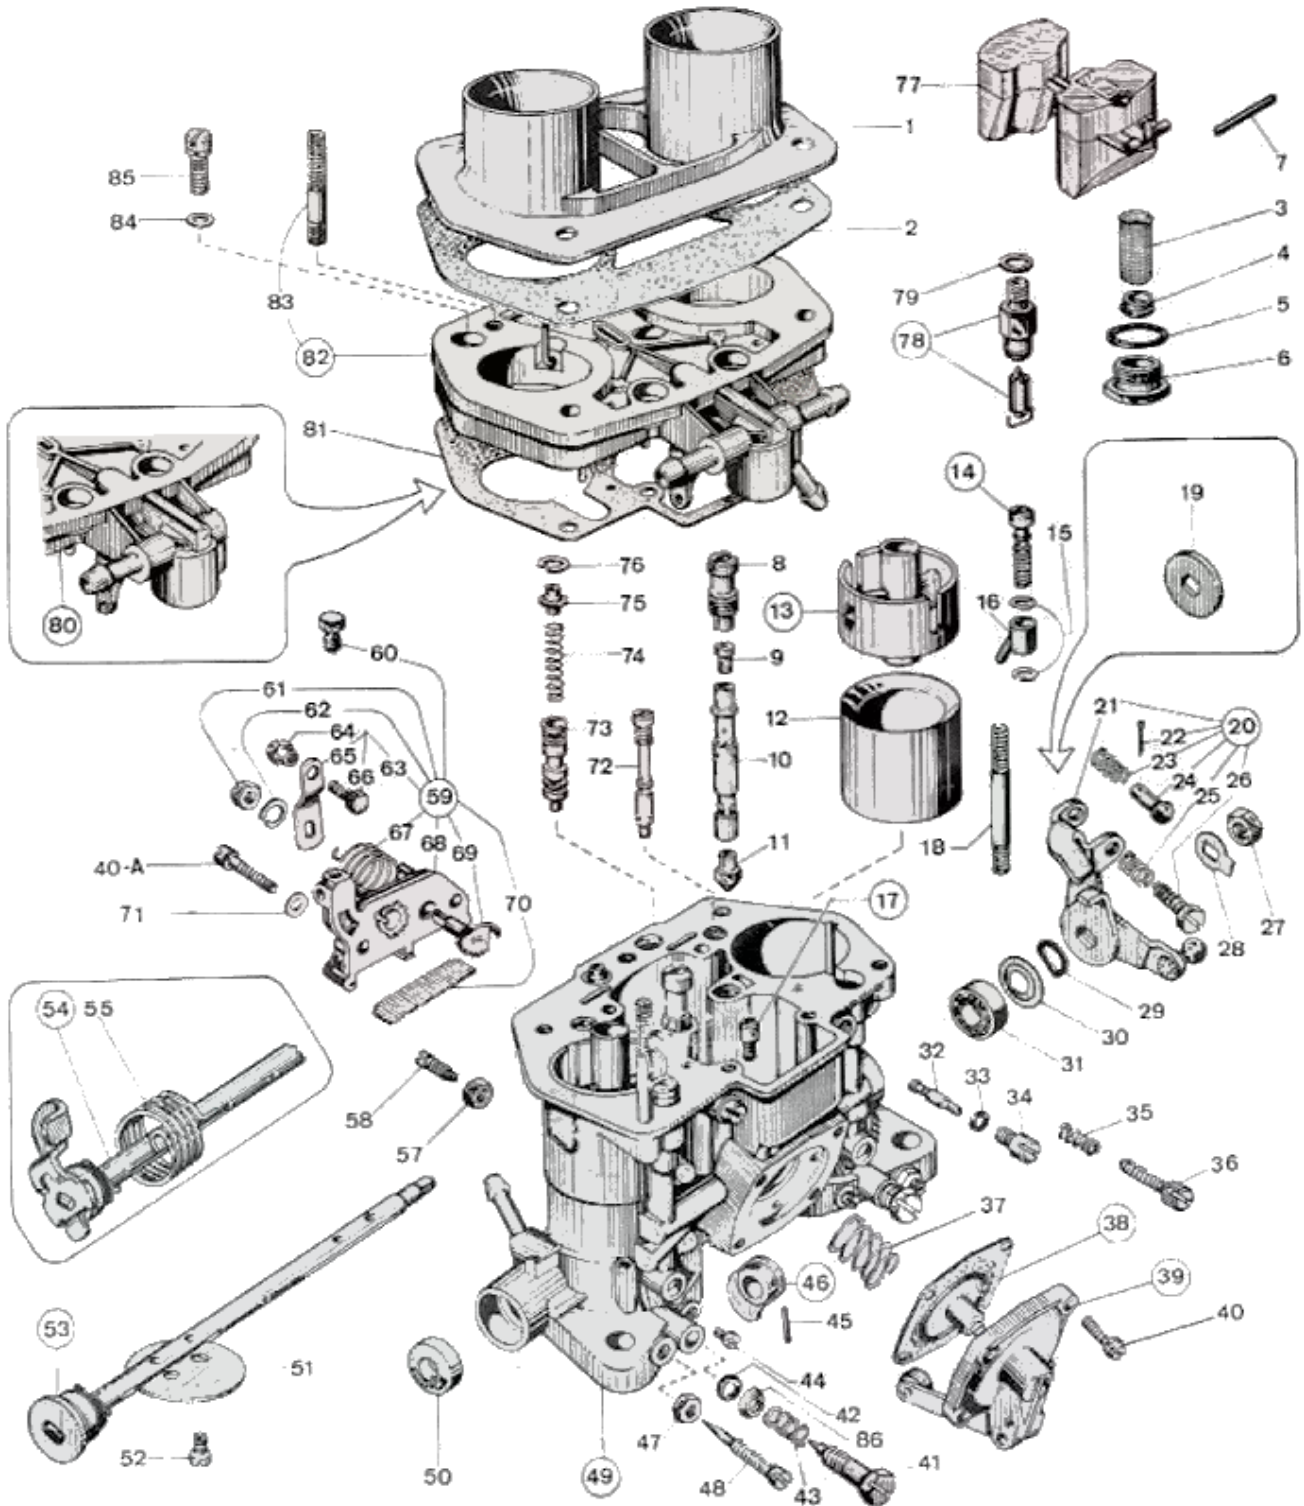

WEBER 40 IDF 13/15 - exploded view

<https://www.carbparts.eu>

Prices and product availability are subject to change

CarbDeal
Selling carburetor parts since 2005

WEBER 40 IDF 13/15 - Parts list

No	Part No	Price	Pcs	Description	No	Part No	Price	Pcs	Description
1	52848.002	\$ 0	1	Air Horn	43	47600.062	\$ 3.2	2	Mixture Screw Spring
2	41655.013	\$ 0	1	Air Horn Gasket	44	61015.005	\$ 3.4	2	Vacuum Take-Off Cover
3	37020.002	\$ 5.9	1	Fuel Filter Element	45	58445.001	\$ 0.5	1	Spring Pin
4	61060.001	\$ 0	1	Filter Washer	46	14852.007	\$ 0	1	Pump Cam
5	41530.024	\$ 0.3	1	Fuel Filter Gasket	47	34705.006	\$ 0	2	Air By-Pass Screw Locking Nut
6	61002.010	\$ 7.4	1	Fuel Filter Cover	48	64750.029	\$ 7.5	2	Air by-pass screw
7	52000.001	\$ 1.9	1	Float Fulcrum Pin	49	-	\$ 0	1	Carburetor Body
8	52580.001	\$ 5.5	2	Emulsion Tube Holderá	50	50002.006	\$ 0	1	Shaft Bushing
9	41365.001	\$ 5.2	2	Air corrector	51	64005.020	\$ 0	2	Throttle Plate
10	61450.031	\$ 8	2	Emulsion tube	52	64520.027	\$ 0.7	4	Throttle plate screw
11	41110.001	\$ 15	2	Main jet	53	10020.408	\$ 0	1	Throttle Shaft
12	34894.006	\$ 19	2	Choke tube	54	10020.223	\$ 0	1	Throttle Shaft
13	31866.001	\$ 0	2	Auxiliary venturi	55	47610.035	\$ 7.5	1	Throttle Return Spring
14	64290.016	\$ 19.9	2	Pump Demand Valve	57	34715.015	\$ 0	2	Fixing Nut
15	41530.012	\$ 0	4	Pump jet gasket	58	64830.002	\$ 14.4	2	Choke Tube Fixing Screw
16	41252.011	\$ 15.1	2	Pump Jet	59	32556.002	\$ 45	1	Cold Start Unit
17	64230.001	\$ 0	1	Back bleed valve	60	64605.017	\$ 2.1	1	Š Choke Cable Clamp
18	64955.109	\$ 0	2	Stud bolt	61	34715.010	\$ 0	1	Š Lever fixing nut
19	55555.005	\$ 2	1	Shaft Spacer	62	55525.010	\$ 0.5	1	Š Spring washer
20	45048.020	\$ 0	1	Throttle control lever	63	45027.030	\$ 0	1	Š Cold Start Lever Assembly
21	45048.019	\$ 0	1	Š Throttle Lever	64	34720.002	\$ 0	1	Š Cold Start Nut
22	32610.002	\$ 0.1	1	Š Spilt pin	65	45025.029	\$ 0	1	Š Cold Start Lever
23	47600.062	\$ 3.2	1	Š Spring	66	64800.002	\$ 0	1	Š Screw securing wire
24	52010.001	\$ 0	1	Š Pin	67	47610.006	\$ 7.5	1	Š Lever return spring
25	47600.007	\$ 2.6	1	Š Spring	68	32556.001	\$ 0	1	Š Cold Start Unit
26	64625.021	\$ 0	1	Š Screw	69	10085.003	\$ 0	1	Š Starting shaft
27	34710.003	\$ 1.2	1	Throttle Spindle Nut	70	37000.016	\$ 4.5	1	Š Filter Screen
28	55520.004	\$ 1.2	1	Throttle Lock Washer	71	55510.038	\$ 0	2	Flat Washerá
29	55530.005	\$ 4.4	1	Spring Ring	72	41205.101	\$ 12	2	Starter Jet
30	53000.015	\$ 0	1	Scodellino premicuscinetto	73	64330.009	\$ 7	2	Starter Valveá
31	32650.001	\$ 3.9	1	Throttle Shaft Bearingá	74	47600.133	\$ 3.5	2	Starter Valve Springá
32	41160.005	\$ 3	2	Idle jet	75	12775.024	\$ 3.5	2	Spring guide and retainer
33	41565.002	\$ 0.5	2	O-Ring For Idle Jet Holder	76	10140.002	\$ 3.5	2	Spring Clip
34	52570.006	\$ 7.4	2	Idle Jet Holder	77	41030.008	\$ 9.5	1	Float
35	47600.007	\$ 2.6	1	Spring For Throttle Stop Screw	78	64240.012	\$ 9.5	1	Float needle valve
36	64585.005	\$ 0	1	Throttle stop screw	79	41535.015	\$ 0	1	Needle valve gasket
37	47600.028	\$ 6	1	Diaphragm Loading Spring	80	31716.095	\$ 0	1	Carb Top Cover
38	47407.027	\$ 9	1	Pump diaphragm	81	41705.032	\$ 0	1	Carburetor Cover Gasket
39	32486.027	\$ 0	1	Accelerator Pump Cover	82	31716.094	\$ 0	1	Carb Top Cover
40	64700.004	\$ 2.4	2	Pump Cover Screw	83	64955.102	\$ 0	2	Š Stud bolt
40	64700.004	\$ 2.4	4	Pump Cover Screw	84	55510.034	\$ 0.5	5	Spring Washer
41	64755.013	\$ 0	2	Idle Mixture Adjustment Screw	85	64700.005	\$ 0.6	5	Top Cover Fixing Screw
42	41565.002	\$ 0.5	2	O-Ring For Idle Jet Holder	86	58000.006	\$ 2.2	2	Mixture Screw O Ring Cap