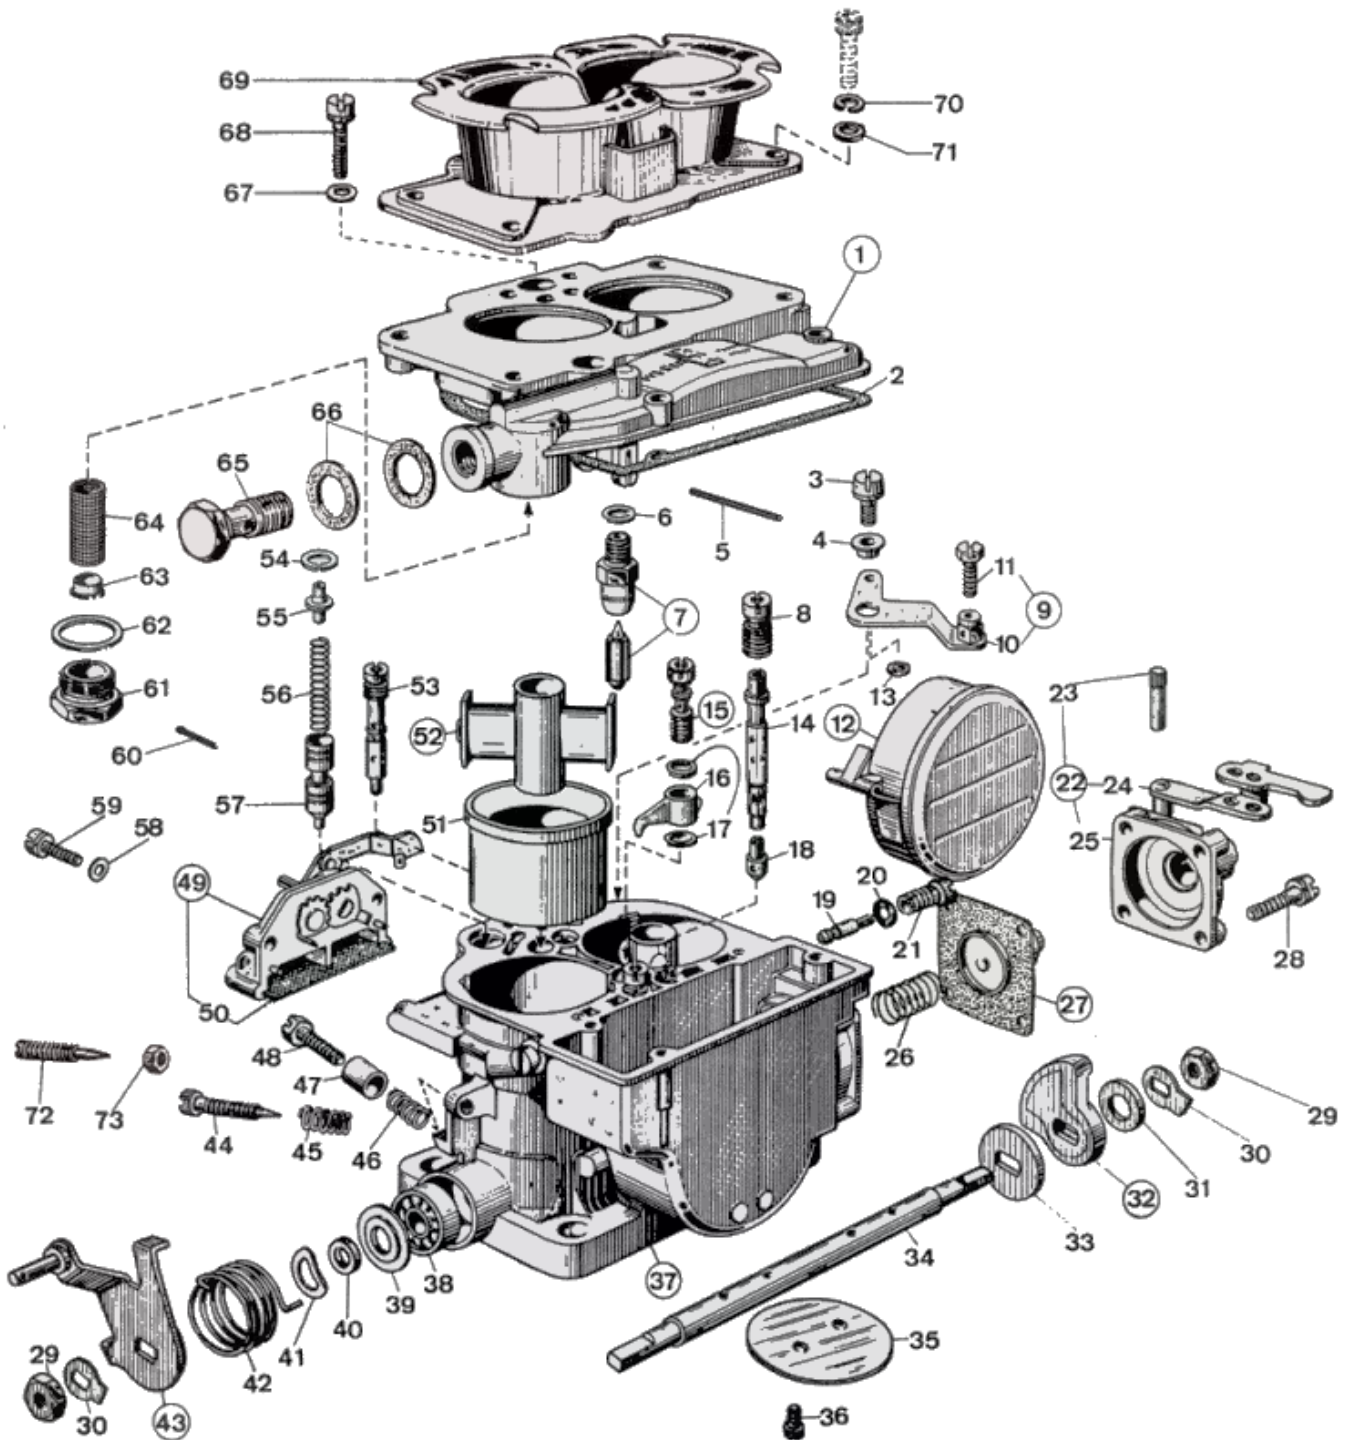

WEBER 42 DCNF 2 - exploded view

<https://www.carbparts.eu>

Prices and product availability are subject to change

CarbDeal
Selling carburetor parts since 2005

WEBER 42 DCNF 2 - Parts list

No	Part No	Price	Pcs	Description	No	Part No	Price	Pcs	Description
1	31716.096	£ 0	1	Carburetor Top Cover	38	32650.001	£ 2.8	2	Throttle Shaft Bearing
2	41705.029	£ 7.1	1	Top Cover Gasket	39	58000.017	£ 0	2	Spring Retaining Cover
3	64700.012	£ 2.4	1	Lever Fixing Screw	40	12750.053	£ 0	2	Shaft Distance Piece
4	12775.010	£ 7.6	1	Bushing For Lever	41	55530.010	£ 0	2	Wavy Washer
5	52000 010	£ 0	1	Float Fulcrum Pin	42	47610.078	£ 4.9	1	Primary Shaft Return Spring
6	41535.015	£ 0	1	Needle valve gasket	43	45041.050	£ 0	1	Throttles control lever
7	64240.015	£ 6.8	1	Float needle valve	44	64750.003	£ 2.2	2	Idle mixture screw
8	41370.001	£ 4.3	2	Emulsion tube holder air corrector	45	47600.007	£ 1.9	2	Idle Mixture Screw Spring
9	45096.020	£ 0	1	Leva a squadro completa di:	46	47600.007	£ 1.9	1	Throttle Stop Screw Spring
10	45096.019	£ 0	1	— Lever	47	12785.013	£ 0	1	Bushing
11	64615.004	£ 0	1	- Screw securing wire	48	64625.014	£ 0	1	Throttle Stop Screw
12	41015.005	£ 46.6	1	Float	49	32556.019	£ 0	1	Starter control, including:
13	55510.056	£ 1.3	1	Flat Washer	50	37000.016	£ 3.2	1	— Filter Screen
14	61450.225	£ 14.5	2	Emulsion Tube	51	34914.006	£ 0	2	Venturi (Choke)
15	64290.014	£ 14.1	1	Pump Delivery Valve	52	31956.003	£ 0	2	Auxiliary Venturi
16	41252 018	£ 0	1	Pump Jet	53	41205.151	£ 10	2	Starter Jet
17	41530.012	£ 0	2	Pump jet gasket	54	10140.002	£ 2.6	2	Spring Clip
18	41115.003	£ 2.9	2	Main jet	55	12775.024	£ 2.5	2	Spring guide and retainer
19	41160.005	£ 2.2	2	Idle jet	56	47600.139	£ 2.5	2	Starter Valve Spring
20	41565.002	£ 0.4	2	Idle jet holder O Ring seal	57	64330.008	£ 23.5	2	Starter Valve
21	52570.006	£ 5.5	2	Idle Jet Holder	58	55510.038	£ 0	2	Flat Washer
22	32486.036	£ 0	1	Accelerator Pump Cover Assembly Includes	59	64700.004	£ 1.7	2	Pump Cover Screw
23	52000.021	£ 0	1	— Pin	60	32610.006	£ 0	1	— Spilt pin
24	45138 008	£ 0	1	— Throttle Lever	61	61002.010	£ 5.4	1	Fuel Filter Cover
25	32484 001	£ 0	1	— Pump diaphragm cover	62	41530.024	£ 0.2	1	Fuel Filter Gasket
26	47600.092	£ 0	1	Pump Spring	63	61060.001	£ 0	1	Filter Washer
27	47407.050	£ 6.8	1	Pump diaphragm	64	37020.002	£ 4.2	1	Fuel Filter Element
28	64700.006	£ 0	4	Pump Cover Screw	65	12715.021	£ 30.6	1	Fuel Union Bolt
29	34710.003	£ 0.9	2	Throttle Spindle Nut	66	41530.001	£ 1.5	2	Gasket
30	55520.004	£ 0.9	2	Throttle Shaft Lock Washer	67	55510.034	£ 0.4	4	Spring Washer
31	55510.006	£ 0	1	Washer For Shaft	68	64700.005	£ 0.5	4	Top Cover Fixing Screw
32	14852.010	£ 0	1	Pump Cam	69	52848.001	£ 102	1	Air Horn
33	55555.005	£ 1.4	1	Shaft Spacer	70	55525.001	£ 0	4	Spring Washer
34	10005.211	£ 73.8	1	Throttle Shaft	71	55510.034	£ 0.4	4	Spring Washer
35	64005.033	£ 26.2	2	Throttle Valve	72	64750.002	£ 5.4	2	Air by-pass screw
36	64520.027	£ 0.5	4	Throttle plate screw	73		£ 0		
37	-	£ 0	1	Carburetor Body					