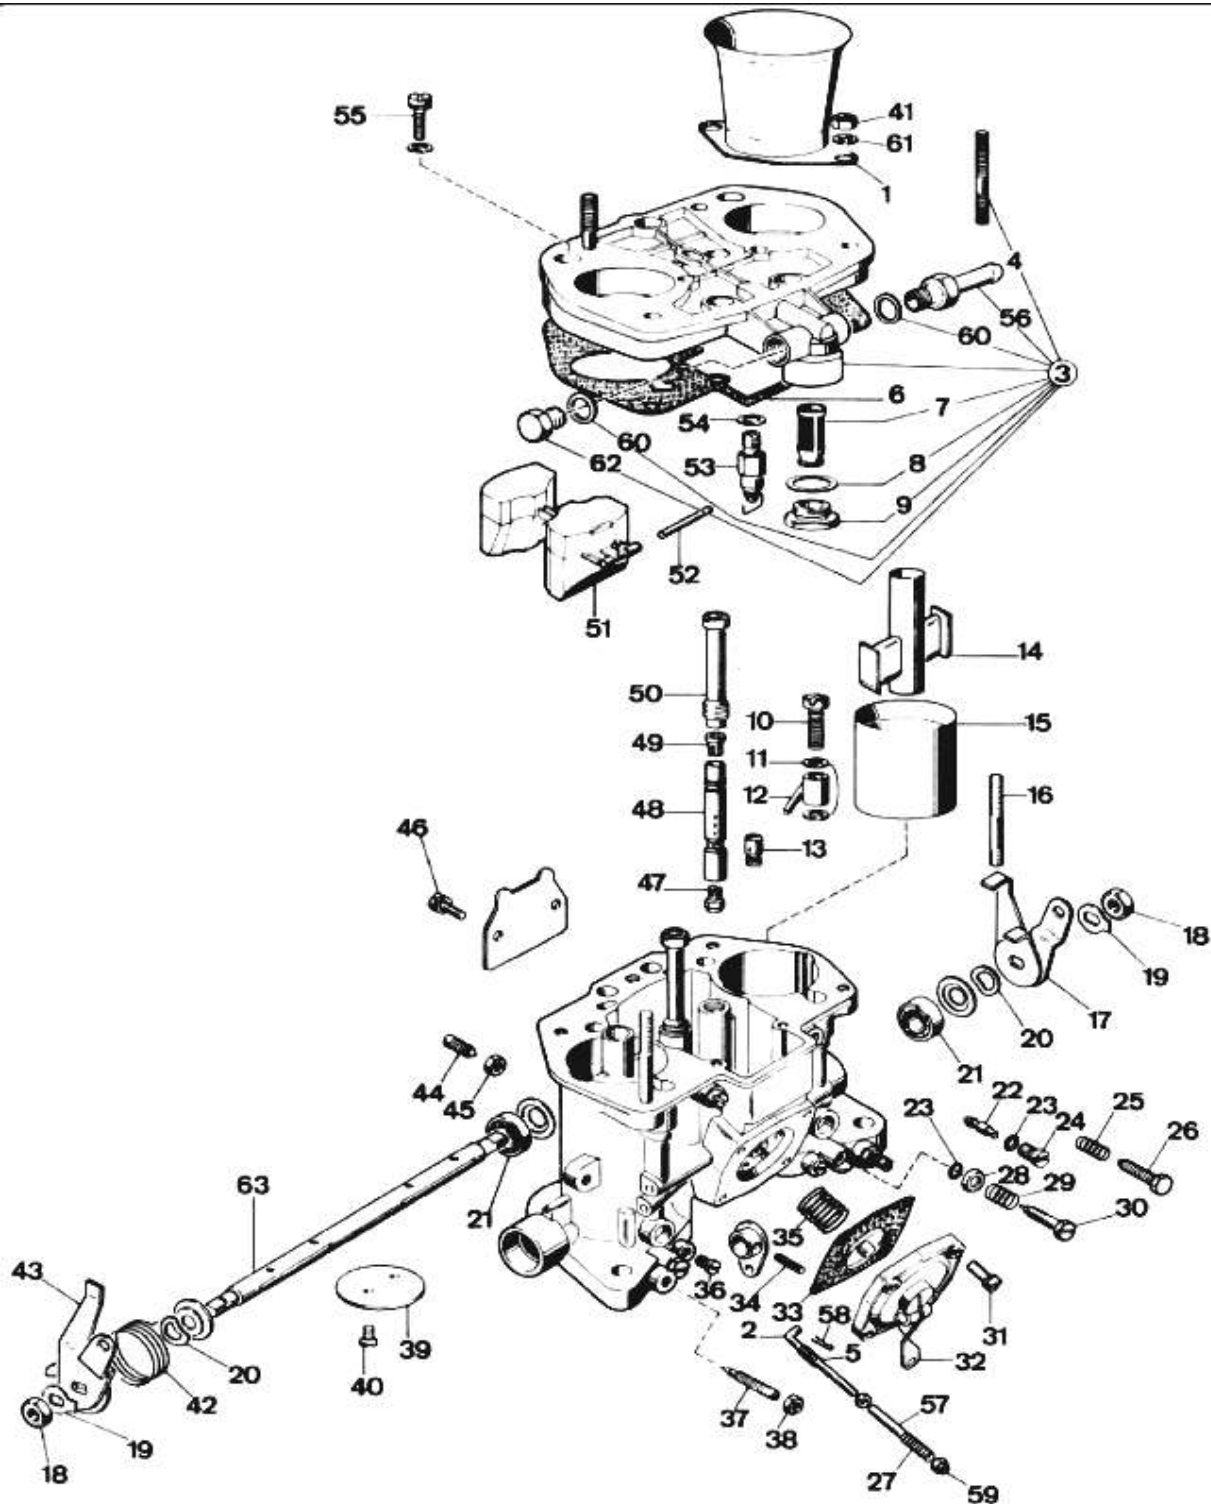

WEBER 44 IDF 71 - exploded view

<https://www.carbparts.eu>

Prices and product availability are subject to change

CarbDeal
Selling carburetor parts since 2005

WEBER 44 IDF 71 - Parts list

No	Part No	Price	Pcs	Description	No	Part No	Price	Pcs	Description
1	52845.014	€ 16.4	2	Air Intake Horn	33	47407.207	€ 7.5	1	Pump Diaphragm
2	61285.042	€ 0	1	Pump Control Rod	34	58445.001	€ 0.4	1	Spring Pin
3	93.0074.05	€ 0	1	Carburetor Cover	35	47600.250	€ 5	1	Pump Diaphragm Spring
4	64955.108	€ 4.5	2	Stud Bolt	36	61015.005	€ 2.8	3	Vacuum Take-Off Cover
5	47600.252	€ 0	1	Pump Control Rod Spring	37	64750.029	€ 6.3	2	Air Adjusting Screw
6	41705.086	€ 1.7	1	Carburetor Cover Gasket	38	34705.001	€ 0.8	2	Air Adjusting Screw Nut
7	37022.002	€ 3.7	1	Fuel Filter	39	64005.103	€ 21.9	2	Throttle Valve
8	41530.024	€ 0.3	1	Fuel Filter Plug Gasket	40	64520.027	€ 0.6	4	Throttle Valve Fixing Screw
9	61002.010	€ 6.2	1	Fuel Filter Plug Gasket	41	34705.004	€ 0.6	4	Air Horn Nut
10	64290.016	€ 16.6	2	Pump Demand Valve	42	47610.035	€ 6.3	1	Throttle Return Spring
11	41540.014	€ 2.4	4	Pump Jet Gasket	43	45034.109	€ 51.8	1	Throttle Valve Control Lever
12	76210	€ 12.6	2	Pump Jet	44	64830.002	€ 12	2	Choke Fixing Screw
13	79701	€ 6.6	1	Pump Exhaust Valve	45	34715.010	€ 0	2	Choke Fixing Screw Nut
14	71102	€ 0	2	Auxiliary Venturi	46	64700.013	€ 3.3	2	Starting Plate Fixing Screw
15	71507	€ 29	2	Venturi (Choke Tube)	47	73401	€ 12.5	2	Main Jet
16	64955.110	€ 0.3	2	Stud Bolt	48	61450	€ 24.2	2	Emulsion tube
17	45034.110	€ 51.8	1	Throttle Valve Control Lever	49	77401	€ 4.3	2	Air Correction Jet
18	34710.003	€ 1	2	Shaft Fixing Nut	50	52580.006	€ 7.1	2	Emulsion Tube Holder
19	55520.004	€ 1	2	Lock Washer	51	41030.008	€ 7.9	1	Float
20	55530.005	€ 3.7	2	Spring Ring	52	52000.001	€ 1.6	1	Float Pin
21	32650.003	€ 0	2	Bearing	53	79511	€ 7.9	1	Needle Valve
22	74405	€ 2.5	2	Idle Jet	54	83102.100	€ 1.6	1	Needle Valve Gasket
23	41565.002	€ 0.4	4	Idle Jet O Ring	55	64700.005	€ 0.5	5	Carburetor Cover Fixing Screw
24	52570.006	€ 6.2	2	Idle Jet Holder	56	10525.023	€ 2.4	1	Fuel Inlet Pipe
25	47600.007	€ 2.2	1	Throttle Adjusting Screw Spring	57	12750.126	€ 0	1	Pumping Extension Bushing
26	64625.015	€ 5.5	1	Throttle Adjusting Screw	58	32610.003	€ 1.4	1	Spring Cup
27	47600.251	€ 12.9	1	Pump Rod Spring	59	34725.008	€ 0	1	Pump Rod Nut
28	58000.006	€ 1.8	2	Mixture Screw O Ring Cap	60	41535.003	€ 1.7	2	Fuel Intake Coupling Gasket
29	47600.062	€ 2.7	2	Mixture Screw Spring	61	55555.056	€ 0	4	Air Horn Washer
30	64755.013	€ 0	2	Mixture Screw	62	61002.022	€ 8.3	1	Threaded Cap
31	64700.004	€ 2	4	Pump Cover Screw	63	10005.243	€ 34.3	1	Throttle Shaft
32	32486.085	€ 0	1	Pump Cover					

<https://www.carbparts.eu>

Prices and product availability are subject to change