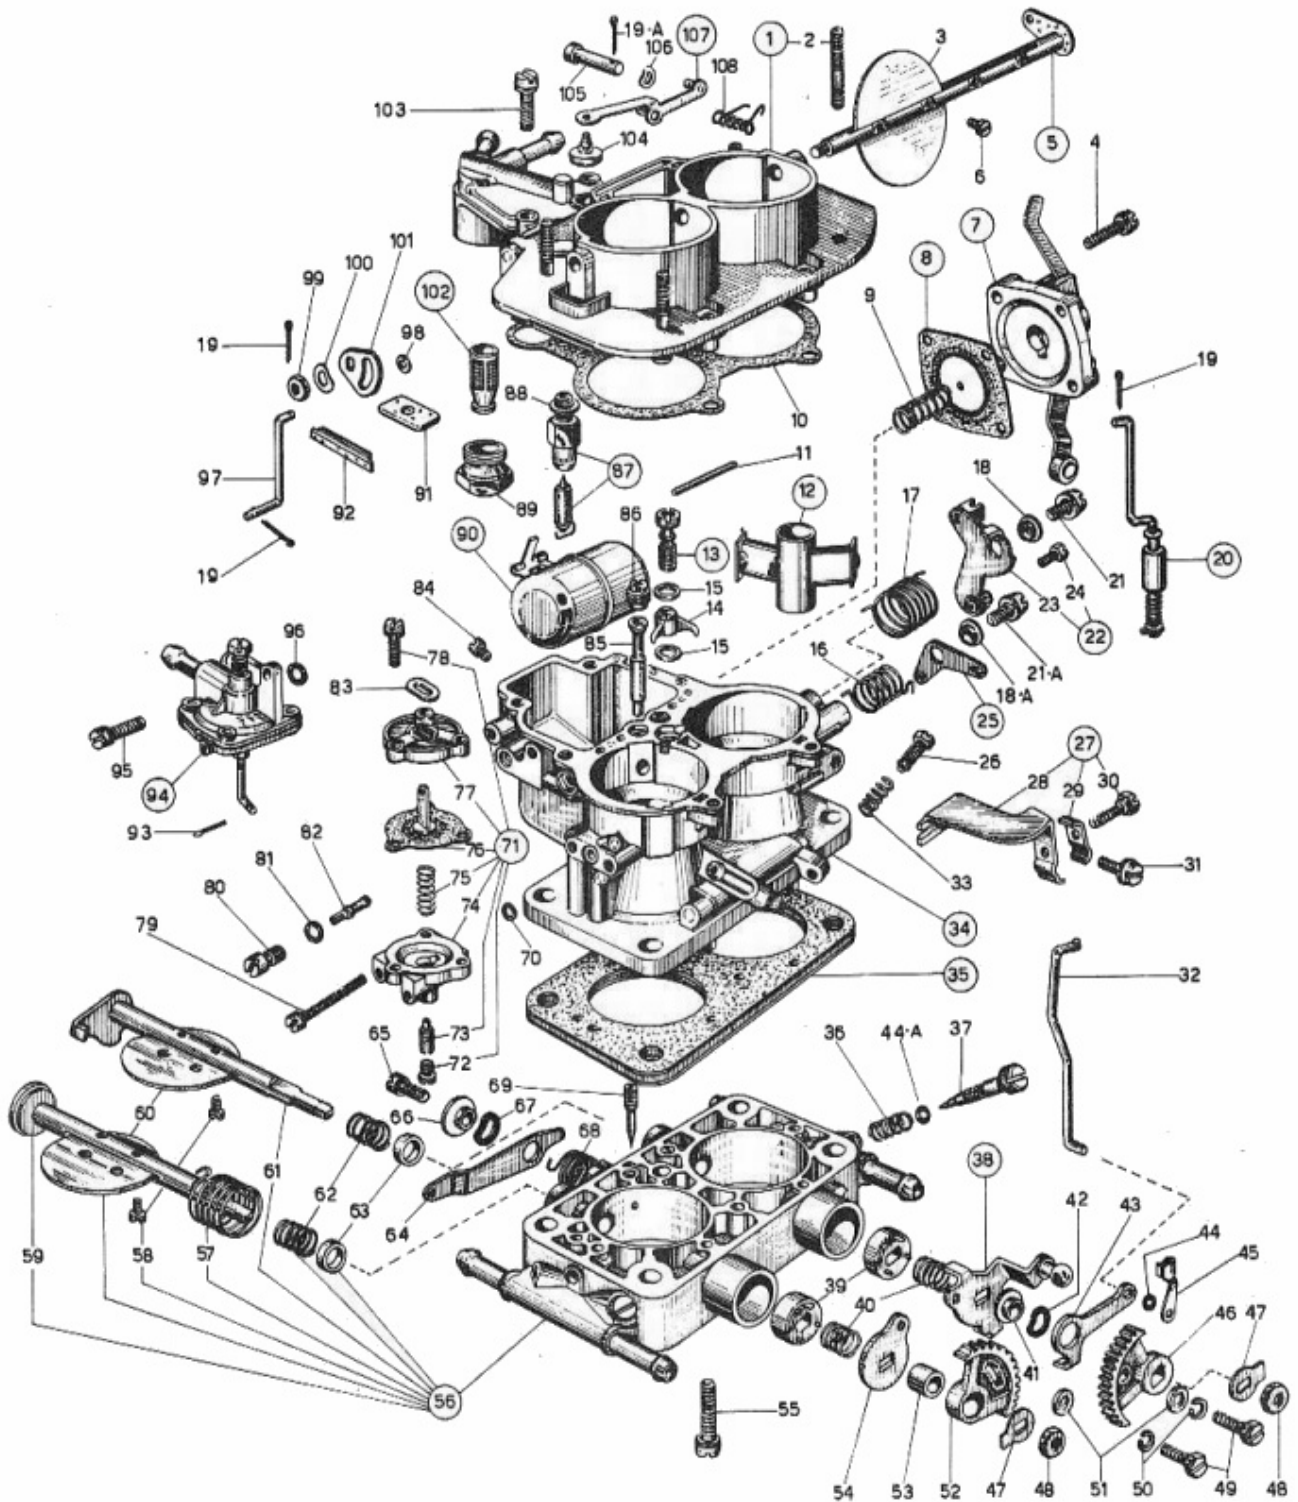

WEBER 45 DFC 1 - exploded view

<https://www.carbparts.eu>

Prices and product availability are subject to change

CarbDeal
Selling carburetor parts since 2005

WEBER 45 DFC 1 - Parts list