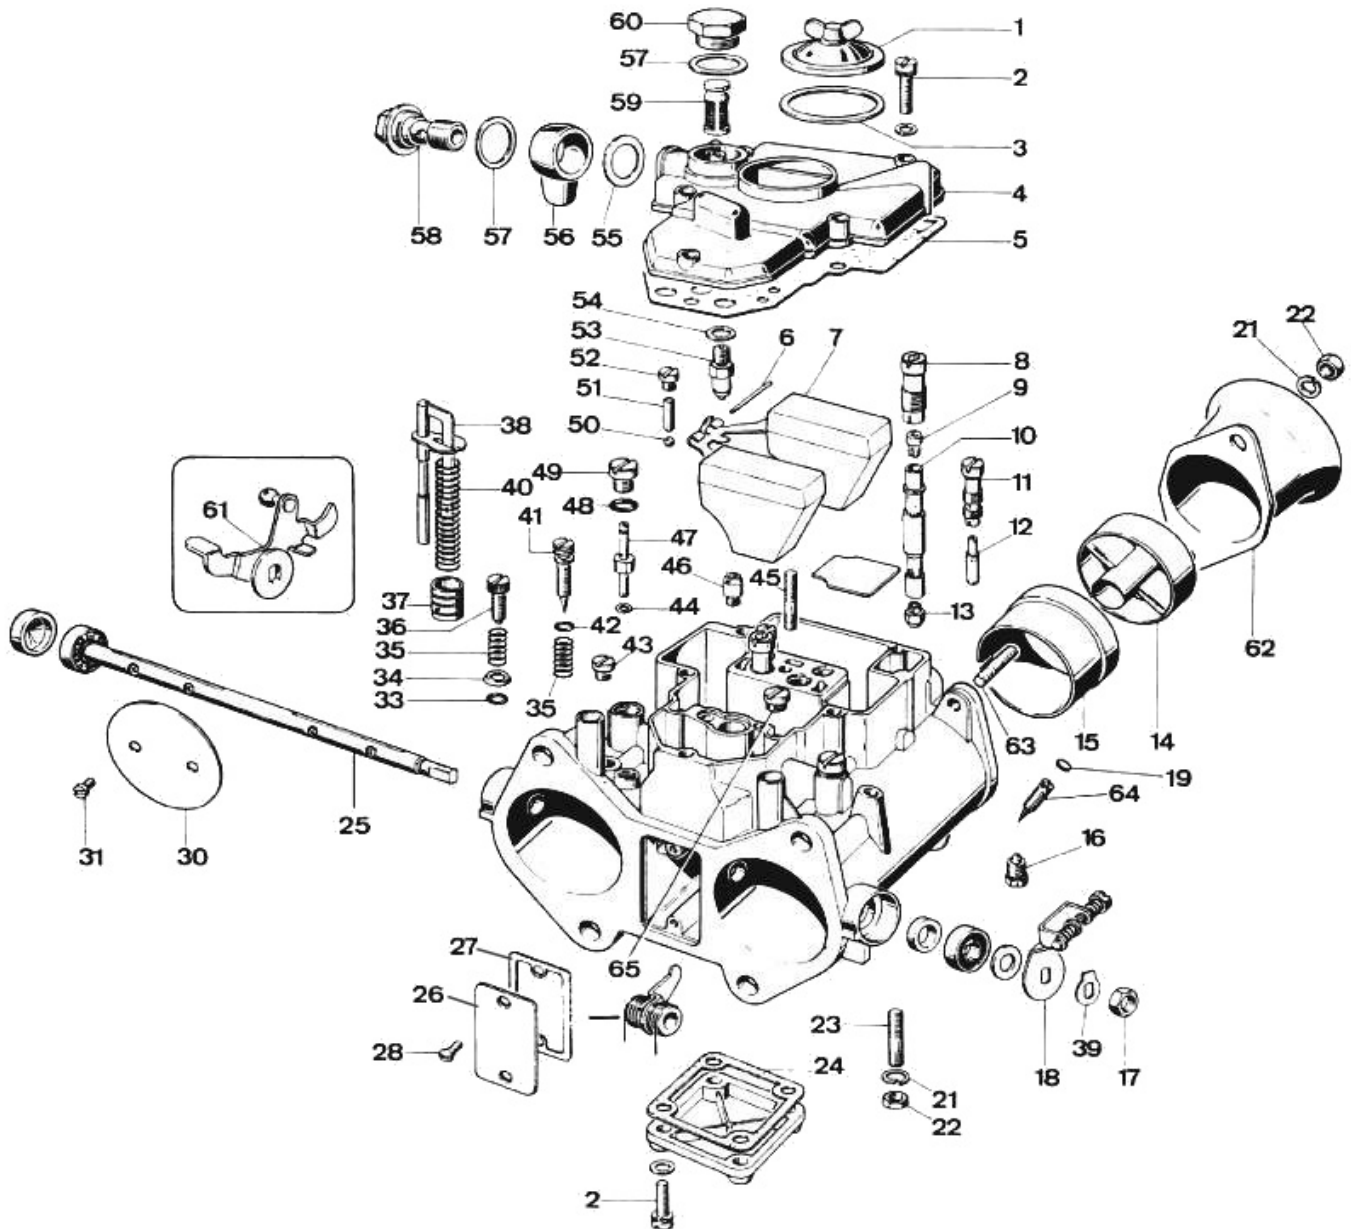

WEBER 50 DCO - exploded view

<https://www.carbparts.eu>

Prices and product availability are subject to change

CarbDeal
Selling carburetor parts since 2005

WEBER 50 DCO - Parts list

No	Part No	Price	Pcs	Description	No	Part No	Price	Pcs	Description
	92.0362.05	$ 0	1	Gasket Kit	34	58000.006	$ 2.2	1	Throttle Stop Screw O Ring Cap
	92.1514.05	$ 0	1	Repair Kit	35	47600.007	$ 2.6	3	Mixture Screw Spring
1	32376.003	$ 9.5	1	Jet Inspection Cover	36	64625.015	$ 6.6	1	Throttle Stop Screw
2	64700.001	$ 0.6	9	Screw	37	58602.003	$ 8.8	1	Pump Plunger
3	41550.009	$ 0	1	Jet Inspection Cover Gasket	38	10410.015	$ 9	1	Pump Rod
4	31734.194	$ 0	1	Carburetor Cover-50 DCO 1/SP	39	55520.004	$ 1.2	1	Throttle Shaft Lock Washer
4	31734.193	$ 0	1	Carburetor Cover-50 DCO SP	40	47600.068	$ 5.5	1	Pump rod Spring
5	41715.011	$ 2	1	Carburettor Cover Gasket	41	64750.058	$ 6	2	Mixture Screw
6	52000.001	$ 1.9	1	Float Pin	42	41565.015	$ 0	2	Mixture Screw O Ring
7	41030.034	$ 11.5	1	Float	43	61015.009	$ 6	2	Vacuum Take-Off cover
8	52580.001	$ 5.5	2	Emulsion Tube Holder	44	41535.021	$ 1.3	2	Pump Jet Gasket
9	77401.160	$ 2.7	2	Air Corrector Jet	45	64955.007	$ 13.9	1	Stud
10	61450.091	$ 8	2	Emulsion Tube	46	79701.100	$ 18.7	1	Pump Exhaust Valve
11	52585.006	$ 6.5	2	Idle Jet Holder	47	76801.045	$ 5.8	2	Pump Jet
12	74821.065	$ 3.5	2	Idle Jet	48	41565.009	$ 0.7	2	Pump Jet Cover O ring
13	73401.180	$ 2.7	2	Main Jet	49	61015.008	$ 9	2	Pump Jet Cover
14	68820.500	$ 68.7	2	Auxiliary Venturi	50	58300.003	$ 2.5	2	Pump Demand Valve Ball
15	72136.460	$ 22.7	2	Venturi (Choke Tube)	51	52730.001	$ 3.9	2	Pump Demand Valve Weight
16	64840.003	$ 4	4	Screw	52	61015.006	$ 3.9	2	Pump Demand Valve Cover
17	34715.017	$ 1.2	1	Throttle Spindle Nut	53	79503.250	$ 8.6	1	Needle Valve
18	45041.270	$ 58.9	1	Throttle Lever	54	83102.100	$ 1.9	1	Needle Valve Gasket
19	61030.008	$ 0	2	Air By-Pass Screw Cover	55	41530.031	$ 0.3	1	Fuel Union Gasket
21	55525.010	$ 0.5	5	Spring Washer	56	10354.019	$ 27.5	1	Fuel Union
22	34705.004	$ 0.7	5	Support Bracket Fixing Nut	57	41530.024	$ 0.3	2	Fuel Union and Filter Cover Gasket
23	64955.104	$ 0	1	Support Bracket Stud	58	12715.008	$ 9	1	Fuel Union Bolt
24	41640.066	$ 3	1	Bottom Cover Gasket	59	37002.002	$ 0	1	Fuel Filter
25	10020.240	$ 0	1	Throttle Shaft	60	61002.010	$ 7.4	1	Fuel Filter Cover
26	52135.025	$ 0	1	Inspection cover	61	45041.269	$ 47.6	1	Throttle Lever
27	41640.065	$ 0.9	1	Inspection Cover Gasket	62	64955.101	$ 15	4	Stud
28	64570.009	$ 0.8	2	Inspection Cover Fixing Screw	63	52845.015	$ 0	2	Air Horn
30	64005.135	$ 41.7	2	Throttle Plate	64	64595.012	$ 0	2	Air By-Pass Screw
31	64520.027	$ 0.7	4	Throttle Plate Fixing Screw	65	64590.008	$ 7	2	Progression Hole Inspection Cover
33	41565.002	$ 0.5	1	Throttle Stop Screw O Ring					

<https://www.carbparts.eu>

Prices and product availability are subject to change